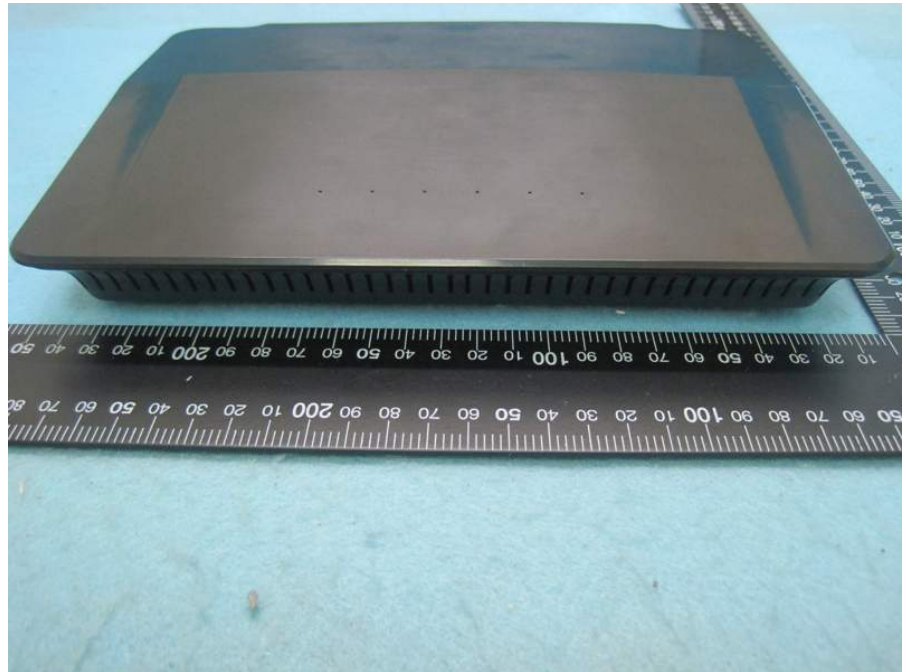

Photographs of EUT

Model No. DIR-880LW
(Color of housing: White)

Model No. DIR-880L
(Color of housing: Black)

Ant. 1

Model No. C037-510901-A

Ant. 2

Model No. C037-511311-A

Ant. 3

Model No. C037-511313-A

Power Adapter
Model No. WA-36C12R

Plug