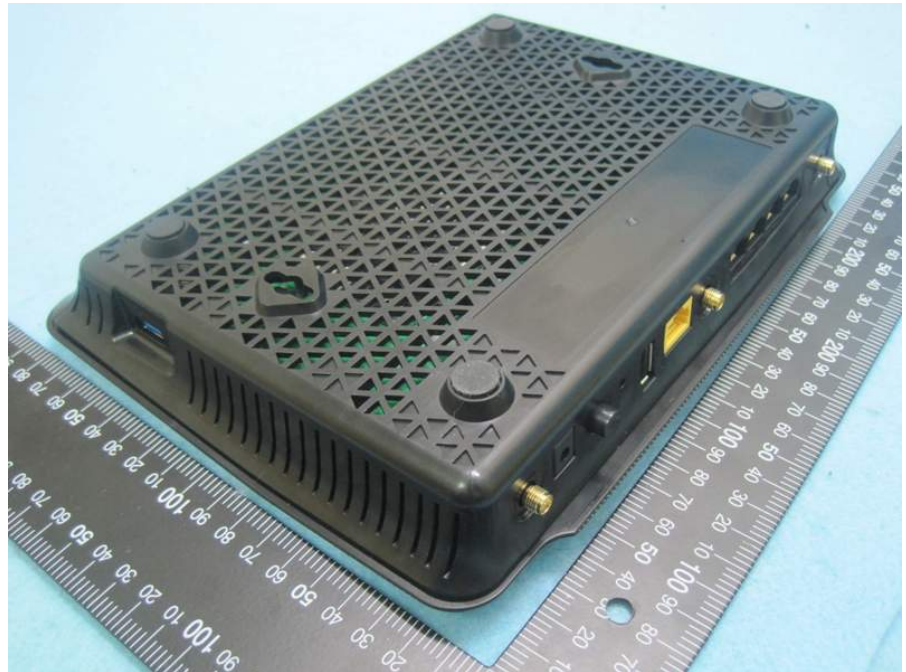

Photographs of EUT

Model No. DIR-880LW
(Color of housing: White)

Model No. DIR-880L
(Color of housing: Black)

Ant. 1

Model No. C037-510901-A

Ant. 2

Model No. C037-511311-A

Ant. 3

Model No. C037-511313-A

Power Adapter
Model No. WA-36C12R

Plug