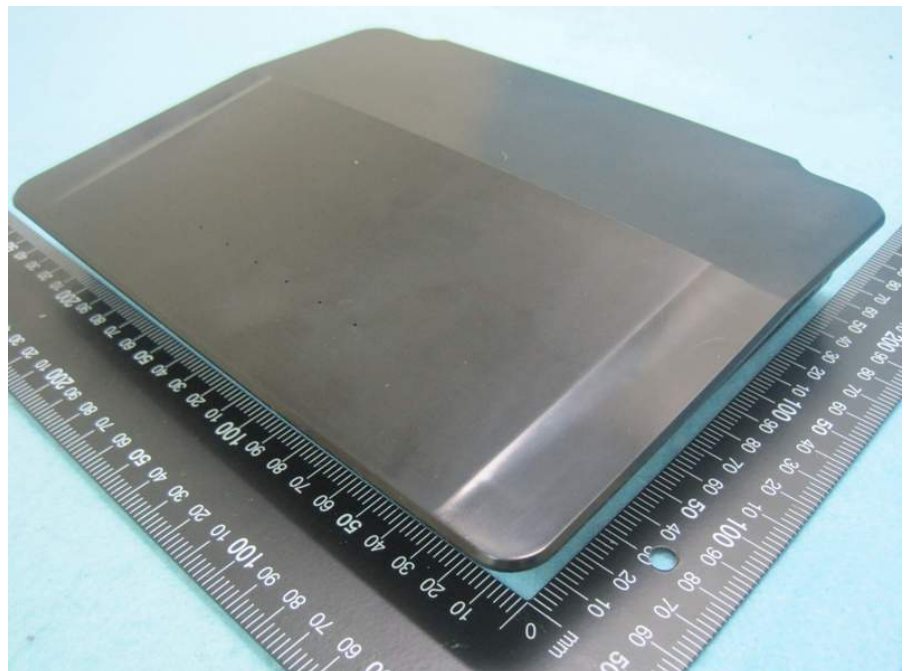

Photographs of EUT

Model No. DIR-880LW
(Color of housing: White)

Model No. DIR-880L
(Color of housing: Black)

Ant. 1

Model No. C037-510901-A

Ant. 2

Model No. C037-511311-A

Ant. 3