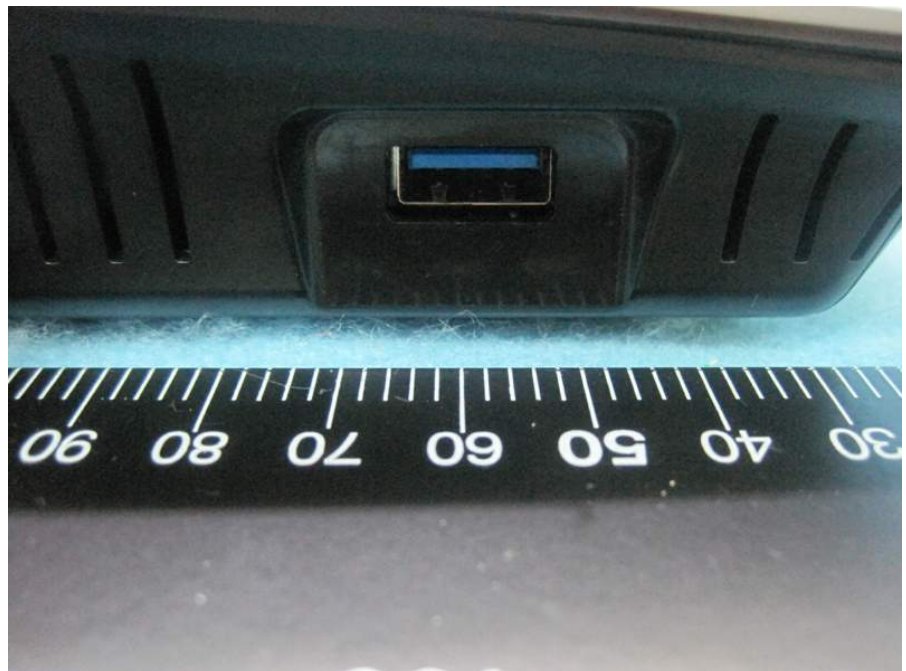

Photographs of EUT

Model No. DIR-880LW
(Color of housing: White)

Model No. DIR-880L
(Color of housing: Black)

Ant. 1

Model No. C037-510901-A

Ant. 2

Model No. C037-511311-A

Ant. 3