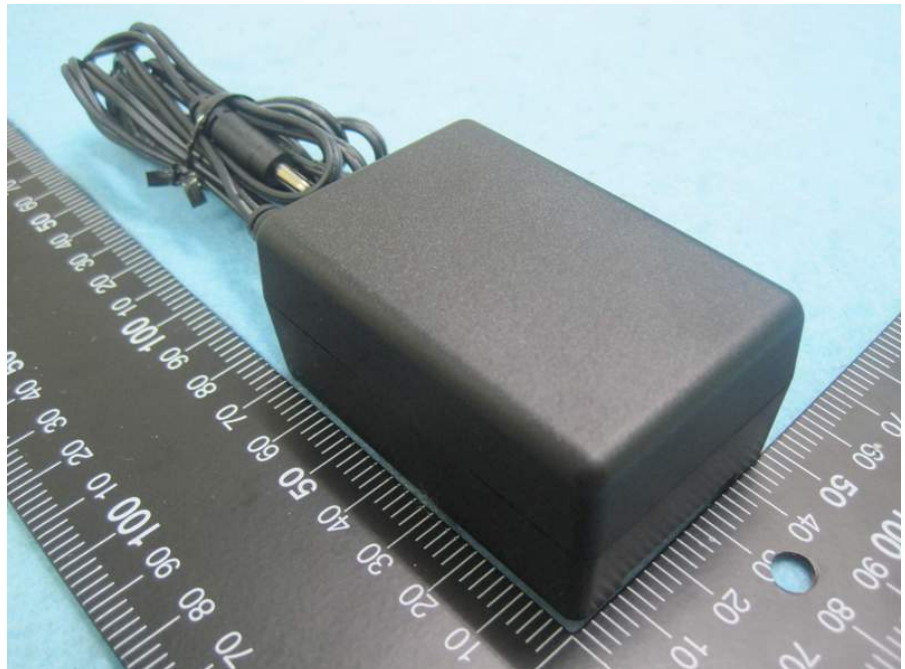

Photographs of EUT

Model No. DIR-880LW
(Color of housing: White)

Model No. DIR-880L
(Color of housing: Black)

Ant. 1

Model No. C037-510901-A

Ant. 2

Model No. C037-511311-A

Ant. 3

Model No. C037-511313-A

Power Adapter
Model No. WA-36C12R

Plug