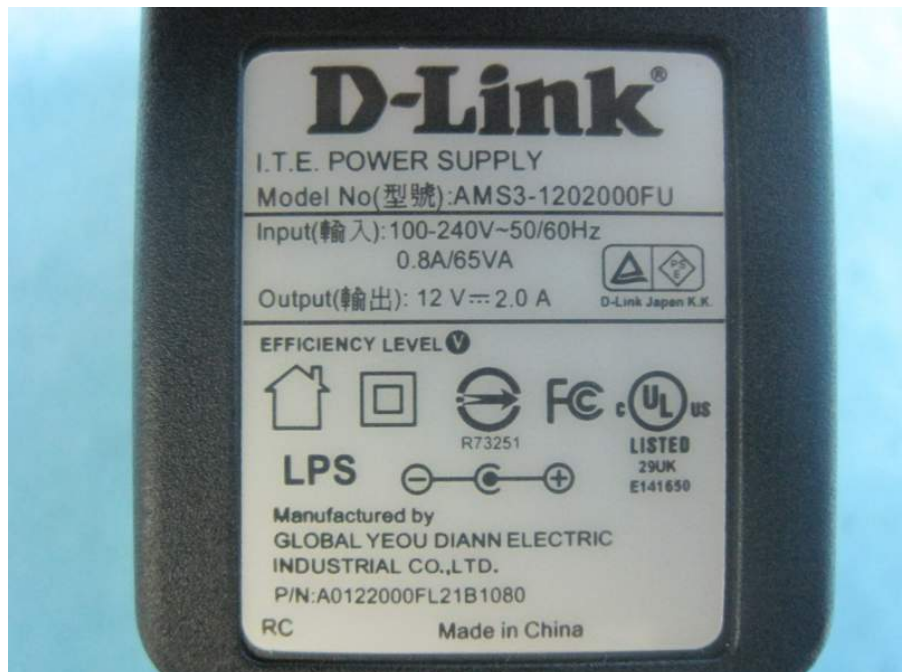

Photographs of EUT

Adapter 1
Model No.: PSAC24A-120

Adapter 2

Model No.: AMS3-1202000FU

RJ-45 Cable