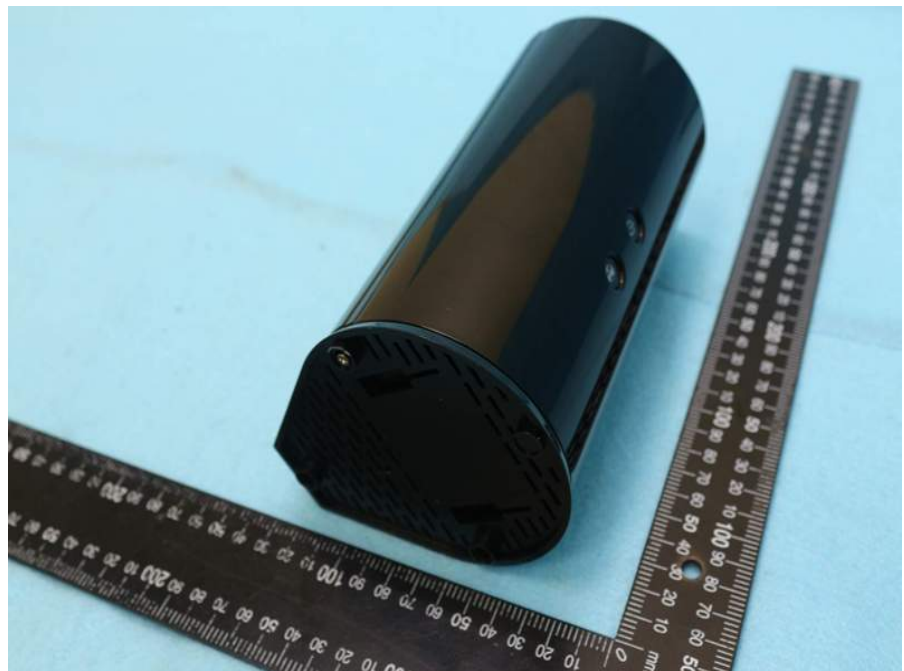

## Adapter 1

Brand Name: D-Link

Model Name: AMS4-1202000FU