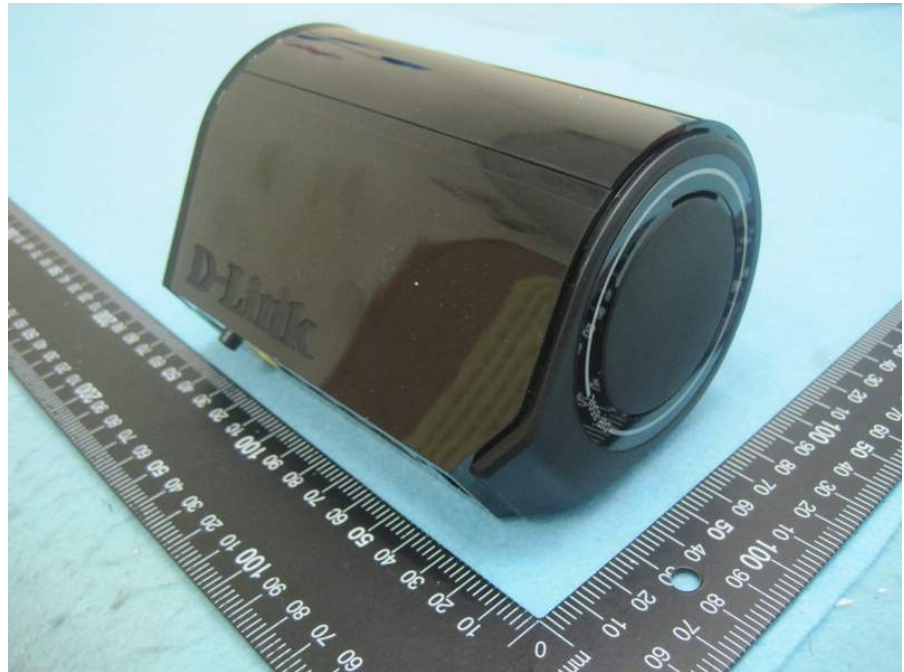

## Photographs of EUT

Adapter

Model No.: AMS115-1201500FU