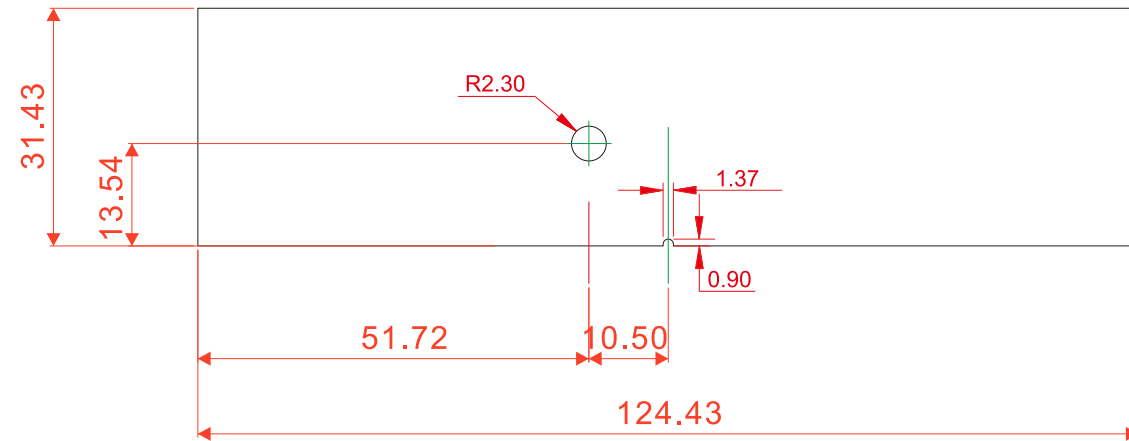

外印印刷稿
for printing

尺寸圖
Label dimension

入料樣式
Incoming type

ALPHA		Title: DIR-843 Device Label			
Drawn by: Joan Huang	Date: 2017/05/31	Material: 50#白亮特多龍(PET) Glossy White Polyester Film	Part No.: 9700000783DLG	Rev.:	Task ID: ART-HQ1702000115
Checked by: Reed Tai	Date: 2017/05/31	Coated: 25#霧面特多龍(PET) Matte Clear Polyester Film	Unit: mm	Cutting and Printing Tolerance: ±0.15mm Contents Tolerance: ±0.15mm	
Approved by: Reed Tai	Date: 2017/05/31	Adhesive: 壓克力膠 Acrylic	Scale: 1:1	<input checked="" type="checkbox"/> Modified drawing <input type="checkbox"/> Original drawing	

Colors:
 K100

外印印刷稿
for printing

尺寸圖
Label dimension

入料樣式
Incoming type

ALPHA		Title: DIR-842 Device Label			
Drawn by: Joan Huang	Date: 2017/03/29	Material: 50#白亮特多龍(PET) Glossy White Polyester Film	Part No.: 9700000783DLG	Rev.:	Task ID: ART-HQ1702000115
Checked by: Reed Tai	Date: 2017/03/29	Coated: 25#霧面特多龍(PET) Matte Clear Polyester Film	Unit: mm	Cutting and Printing Tolerance: ±0.15mm Contents Tolerance: ±0.15mm	
Approved by: Reed Tai	Date: 2017/03/29	Adhesive: 壓克力膠 Acrylic	Scale: 1:1	<input checked="" type="checkbox"/> Modified drawing <input type="checkbox"/> Original drawing	