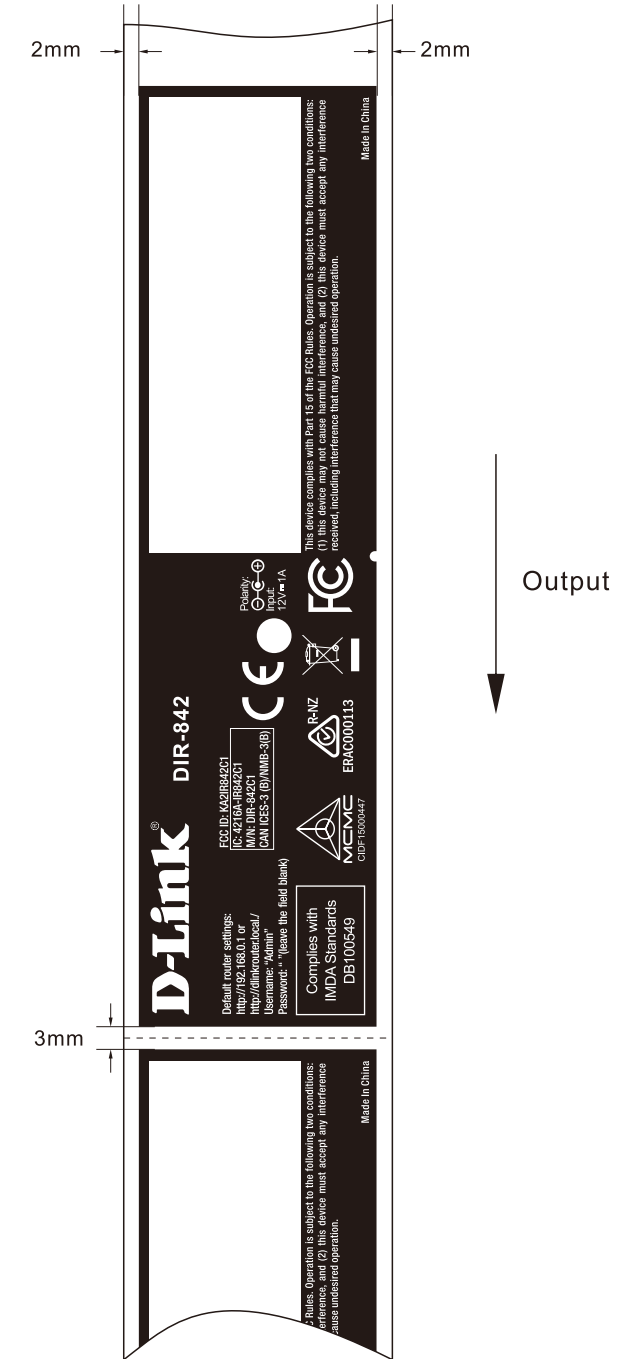

外印印刷稿
for printing

尺寸圖
Label dimension

入料樣式
Incoming type

ALPHA		Title: DIR-843 Device Label			
Drawn by: Joan Huang	Date: 2017/05/31	Material: 50#白亮特多龍(PET) Glossy White Polyester Film	Part No.: 9700000783DLG	Rev.:	Task ID: ART-HQ1702000115
Checked by: Reed Tai	Date: 2017/05/31	Coated: 25#霧面特多龍(PET) Matte Clear Polyester Film	Unit: mm	Cutting and Printing Tolerance: ±0.15mm Contents Tolerance: ±0.15mm	
Approved by: Reed Tai	Date: 2017/05/31	Adhesive: 壓克力膠 Acrylic	Scale: 1:1	<input checked="" type="checkbox"/> Modified drawing <input type="checkbox"/> Original drawing	

Colors:
 K100

外印印刷稿
for printing

尺寸圖
Label dimension

入料樣式
Incoming type

ALPHA		Title: DIR-842 Device Label			
Drawn by: Joan Huang	Date: 2017/03/29	Material: 50#白亮特多龍(PET) Glossy White Polyester Film	Part No.: 9700000783DLG	Rev.:	Task ID: ART-HQ1702000115
Checked by: Reed Tai	Date: 2017/03/29	Coated: 25#霧面特多龍(PET) Matte Clear Polyester Film	Unit: mm	Cutting and Printing Tolerance: ±0.15mm Contents Tolerance: ±0.15mm	
Approved by: Reed Tai	Date: 2017/03/29	Adhesive: 壓克力膠 Acrylic	Scale: 1:1	<input checked="" type="checkbox"/> Modified drawing <input type="checkbox"/> Original drawing	

Colors:
 K100

LABEL LOCATION

Brand: D-Link

FCC Model : DIR-842, DIR-843