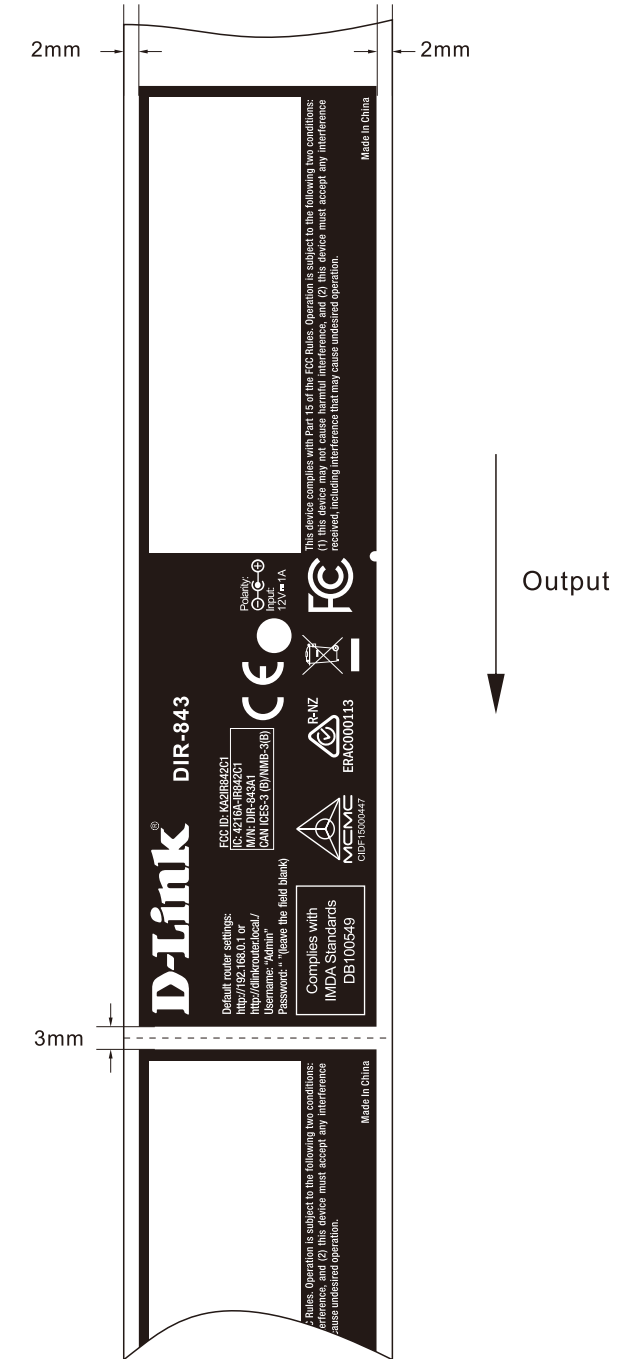

外印印刷稿
for printing

尺寸圖
Label dimension

入料樣式
Incoming type

ALPHA		Title: DIR-843 Device Label			
Drawn by: Joan Huang	Date: 2017/05/31	Material: 50#白亮特多龍(PET) Glossy White Polyester Film	Part No.: 9700000783DLG	Rev.:	Task ID: ART-HQ1702000115
Checked by: Reed Tai	Date: 2017/05/31	Coated: 25#霧面特多龍(PET) Matte Clear Polyester Film	Unit: mm	Cutting and Printing Tolerance: ±0.15mm Contents Tolerance: ±0.15mm	
Approved by: Reed Tai	Date: 2017/05/31	Adhesive: 壓克力膠 Acrylic	Scale: 1:1	<input checked="" type="checkbox"/> Modified drawing <input type="checkbox"/> Original drawing	

Colors:
 K100

外印印刷稿
for printing

尺寸圖
Label dimension

入料樣式
Incoming type

ALPHA		Title: DIR-842 Device Label			
Drawn by: Joan Huang	Date: 2017/03/29	Material: 50#白亮特多龍(PET) Glossy White Polyester Film	Part No.: 9700000783DLG	Rev.:	Task ID: ART-HQ1702000115
Checked by: Reed Tai	Date: 2017/03/29	Coated: 25#霧面特多龍(PET) Matte Clear Polyester Film	Unit: mm	Cutting and Printing Tolerance: ±0.15mm Contents Tolerance: ±0.15mm	
Approved by: Reed Tai	Date: 2017/03/29	Adhesive: 壓克力膠 Acrylic	Scale: 1:1	<input checked="" type="checkbox"/> Modified drawing <input type="checkbox"/> Original drawing	

Colors:
 K100

LABEL LOCATION

Brand: D-Link

FCC Model : DIR-842, DIR-843