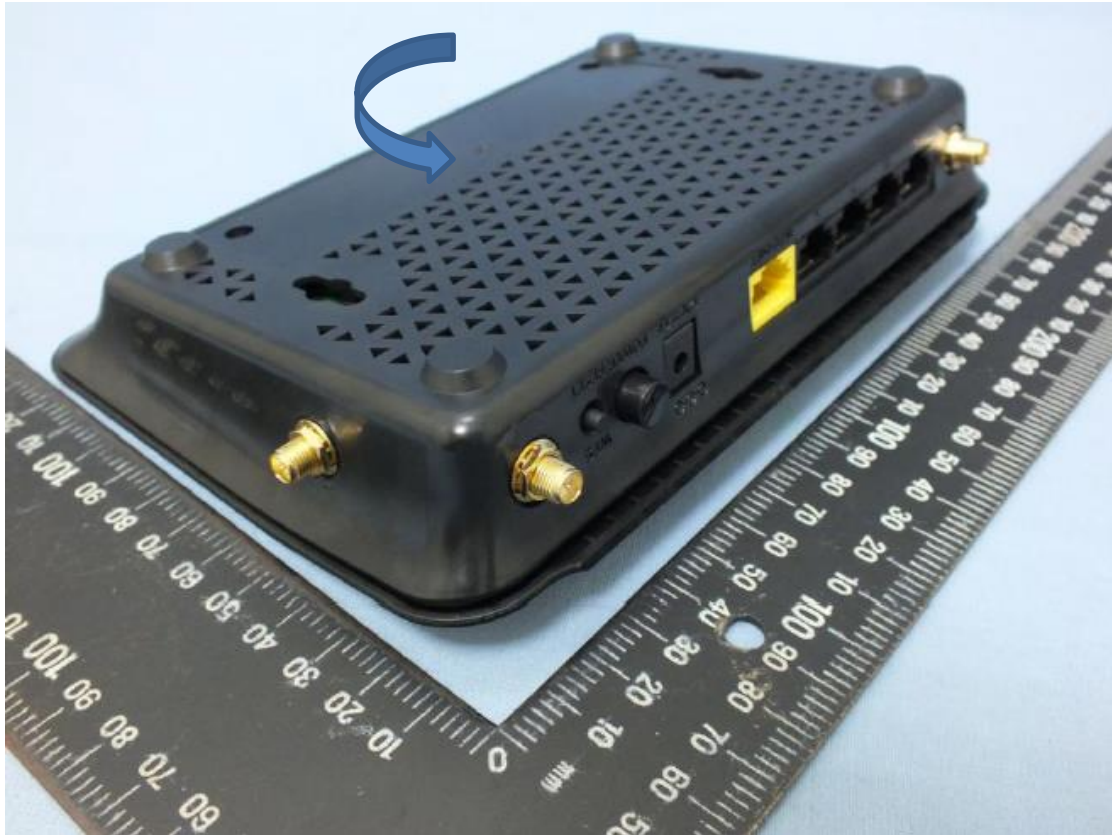

D-Link

DIR-842

Default router settings:
<http://dlinkrouter.local/>
Username: Admin
Password: (leave the field blank)

This device complies with part 15 of the FCC Rules.
Operation is subject to the following two conditions:
(1) This device may not cause harmful interference.
(2) This device must accept any interference received,
including interference that may cause undesired operations.

Polarity:

Input:
12V  1A

FCC ID: KA2IR842A1
IC: 4216A-IR842A1
M/N: DIR-842A1
CAN ICES-3 (B)/NMB-3(B)

Made in China.(C)

長30mmx高24mm

Label Location

FCC ID: KA2IR842A1

IC: 4216A-IR842A1