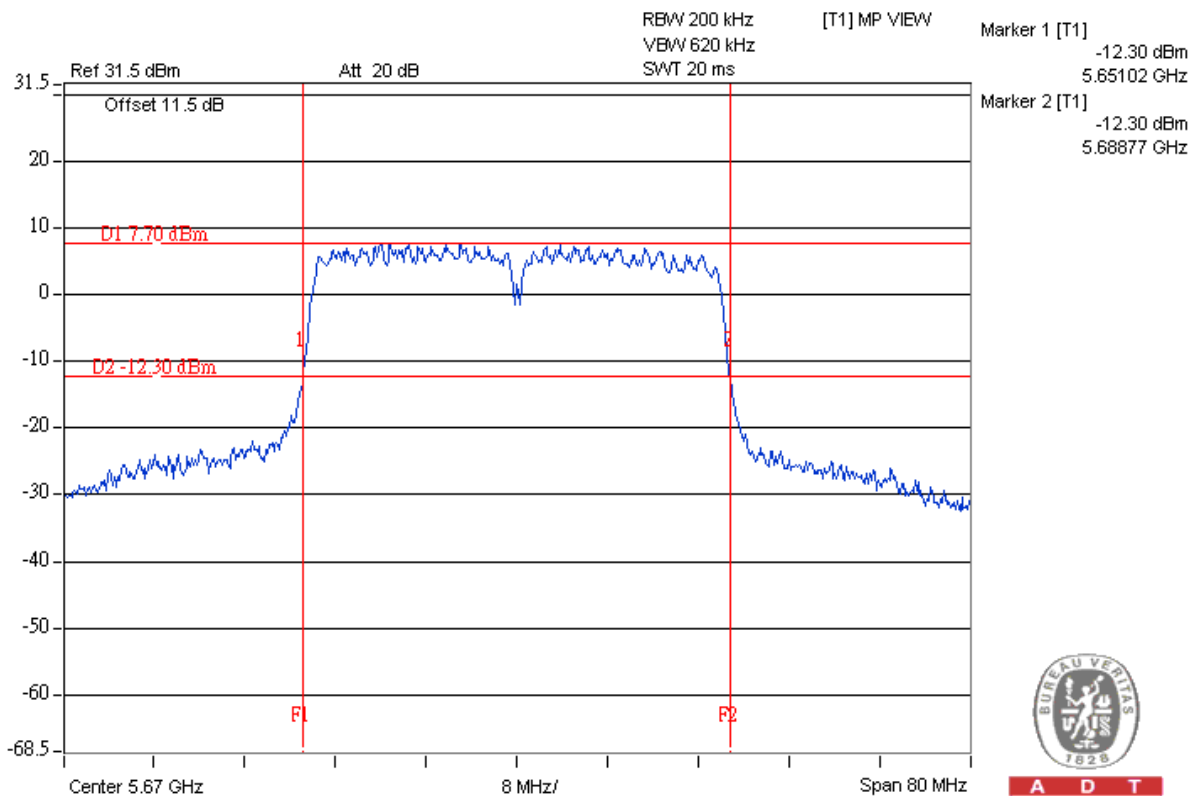

20dB BW test report for FCC IDKA2IR826LMO1

802.11a

Frequency 5580MHz

Frequency 5660MHz

802.11a 20MHz

TX chain 0

Frequency 5580MHz

A D T

802.11an 40MHz

TX chain 0

Frequency 5550MHz

A D T

Frequency 5670MHz

A D T

802.11an 40MHz

TX chain 1

Frequency 5550MHz

A D T

Frequency 5670MHz

A D T