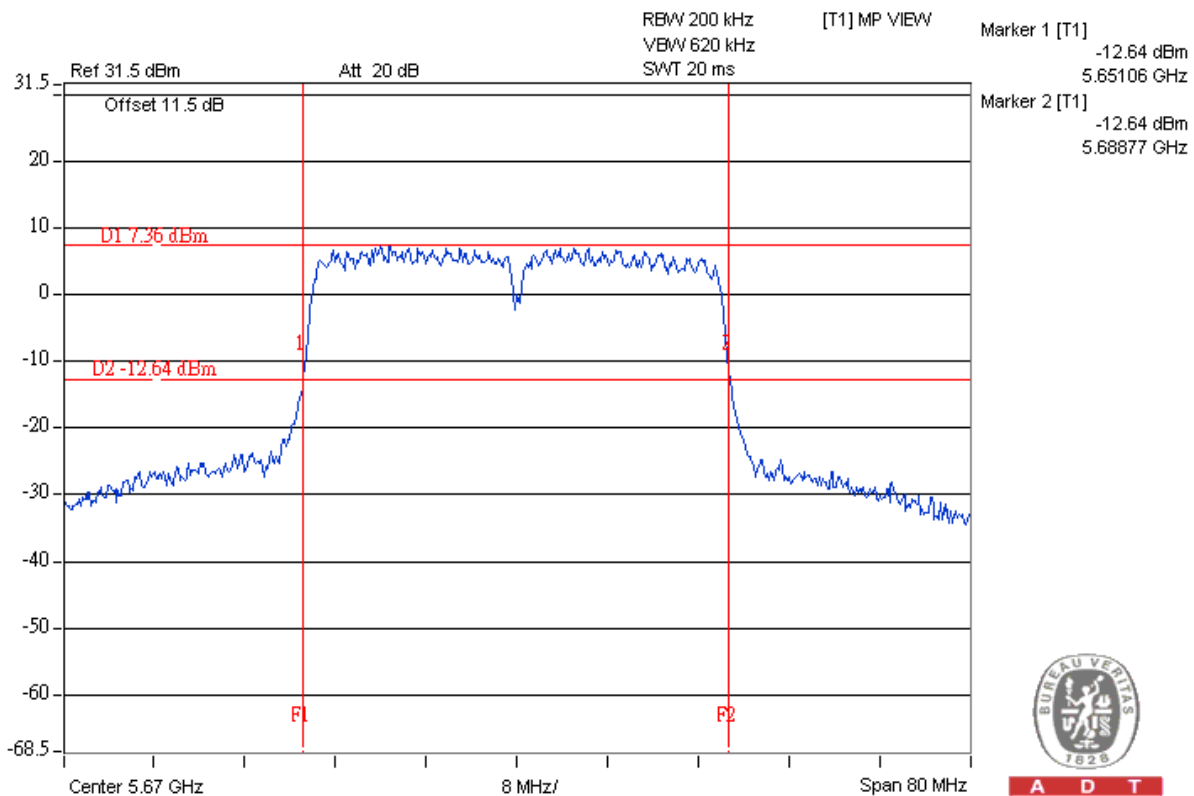

20dB BW test report for FCC IDKA2IR826LMO1

802.11a

Frequency 5580MHz

Frequency 5660MHz

802.11a 20MHz

TX chain 0

Frequency 5580MHz

A D T

802.11an 40MHz

TX chain 0

Frequency 5550MHz

A D T

Frequency 5670MHz

A D T

802.11an 40MHz

TX chain 1

Frequency 5550MHz

A D T

Frequency 5670MHz

A D T