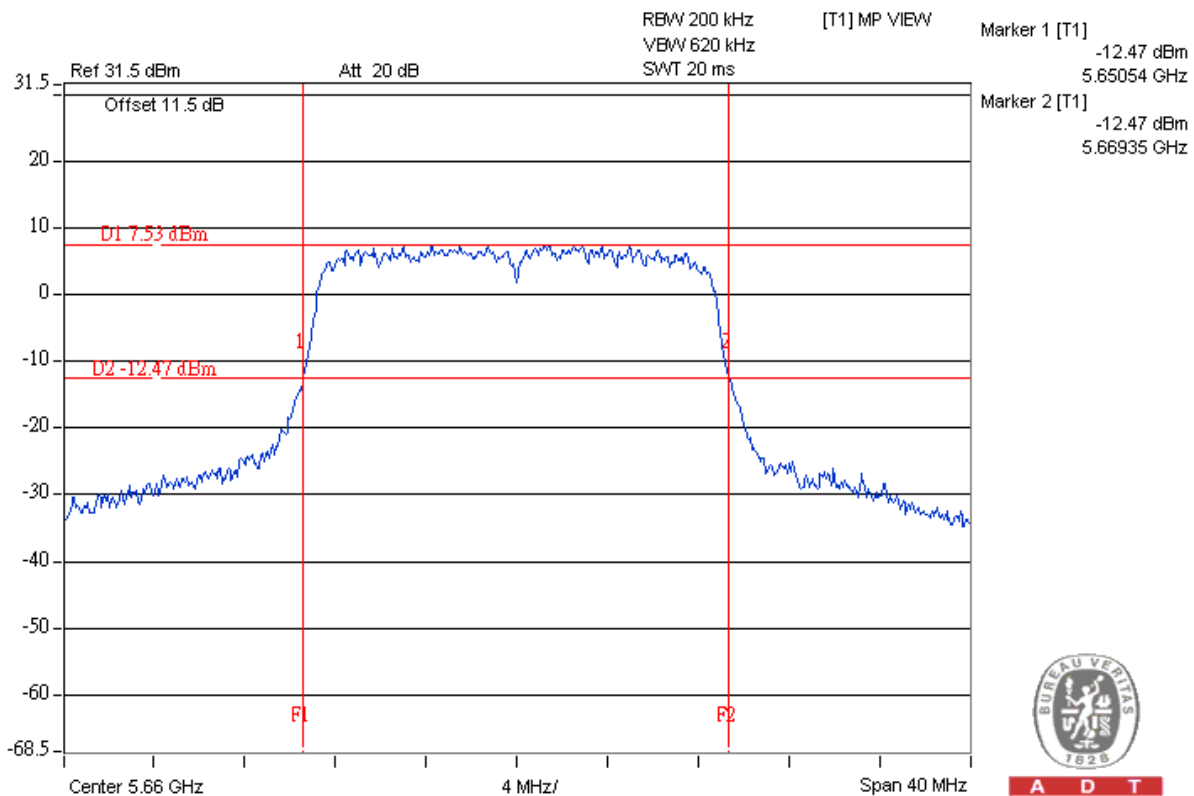

20dB BW test report for FCC IDKA2IR826LMO1

802.11a

Frequency 5580MHz

Frequency 5660MHz

802.11a 20MHz

TX chain 0

Frequency 5580MHz

A D T

Frequency 5660MHz

A D T

802.11an 20MHz

TX chain 1

Frequency 5580MHz

A D T

Frequency 5660MHz

A D T