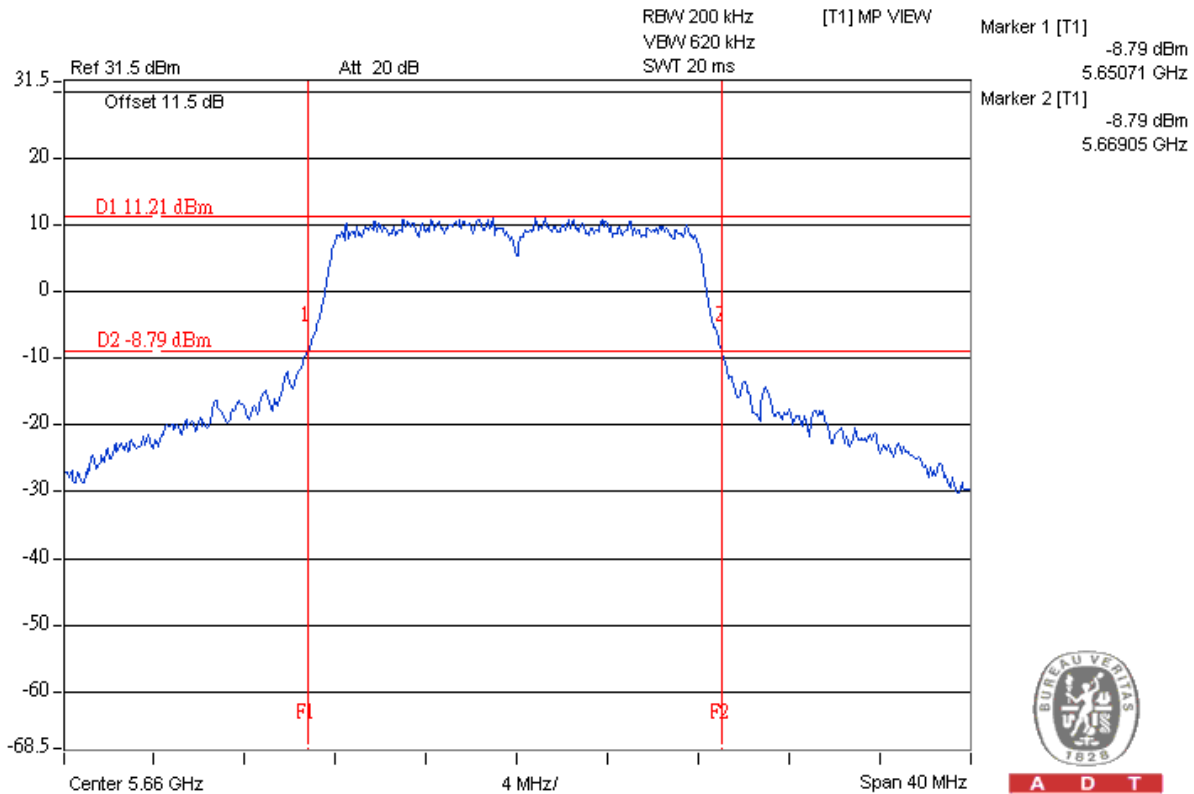

20dB BW test report for FCC IDKA2IR826LMO1

802.11a

Frequency 5580MHz

Frequency 5660MHz

802.11a 20MHz

TX chain 0

Frequency 5580MHz

A D T

Frequency 5660MHz

A D T

802.11an 20MHz

TX chain 1

Frequency 5580MHz

A D T

Frequency 5660MHz

A D T