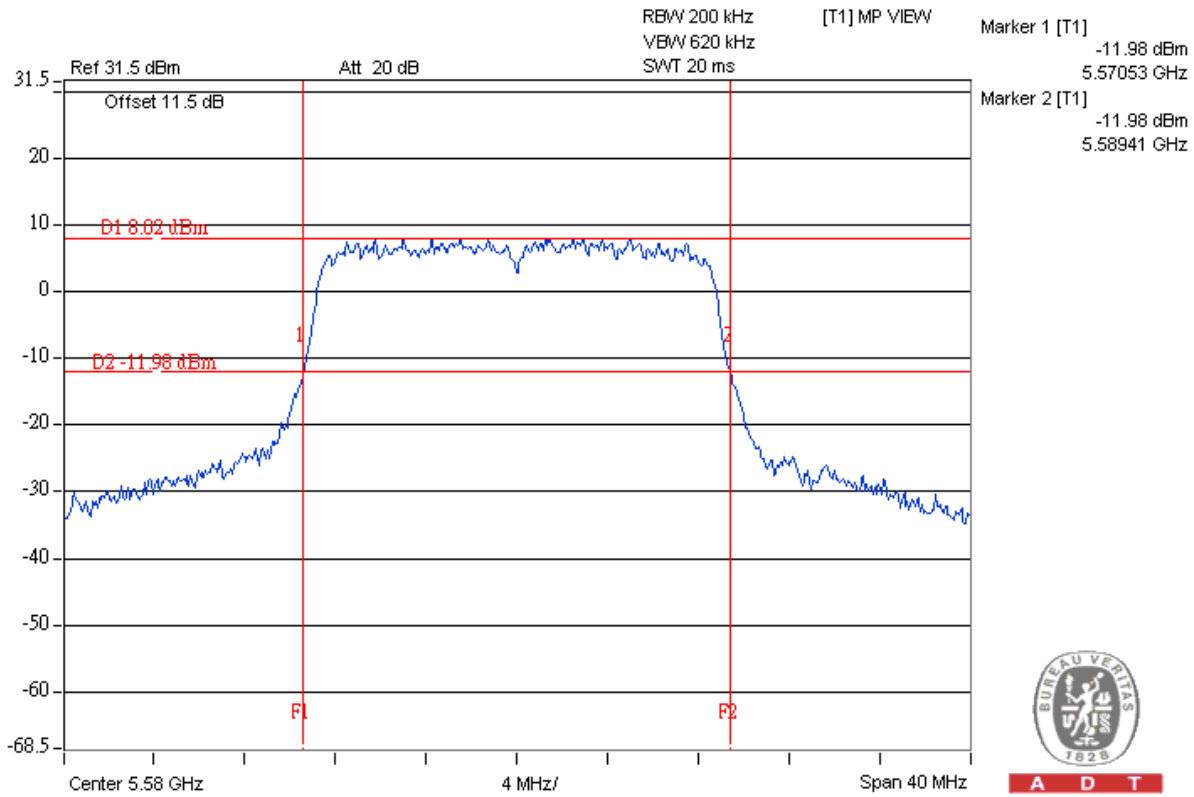

20dB BW test report for FCC IDKA2IR826LMO1

802.11a

Frequency 5580MHz

Frequency 5660MHz

802.11a 20MHz

TX chain 0

Frequency 5580MHz

A D T

Frequency 5660MHz

A D T

802.11an 20MHz

TX chain 1

Frequency 5580MHz

A D T

Frequency 5660MHz

A D T