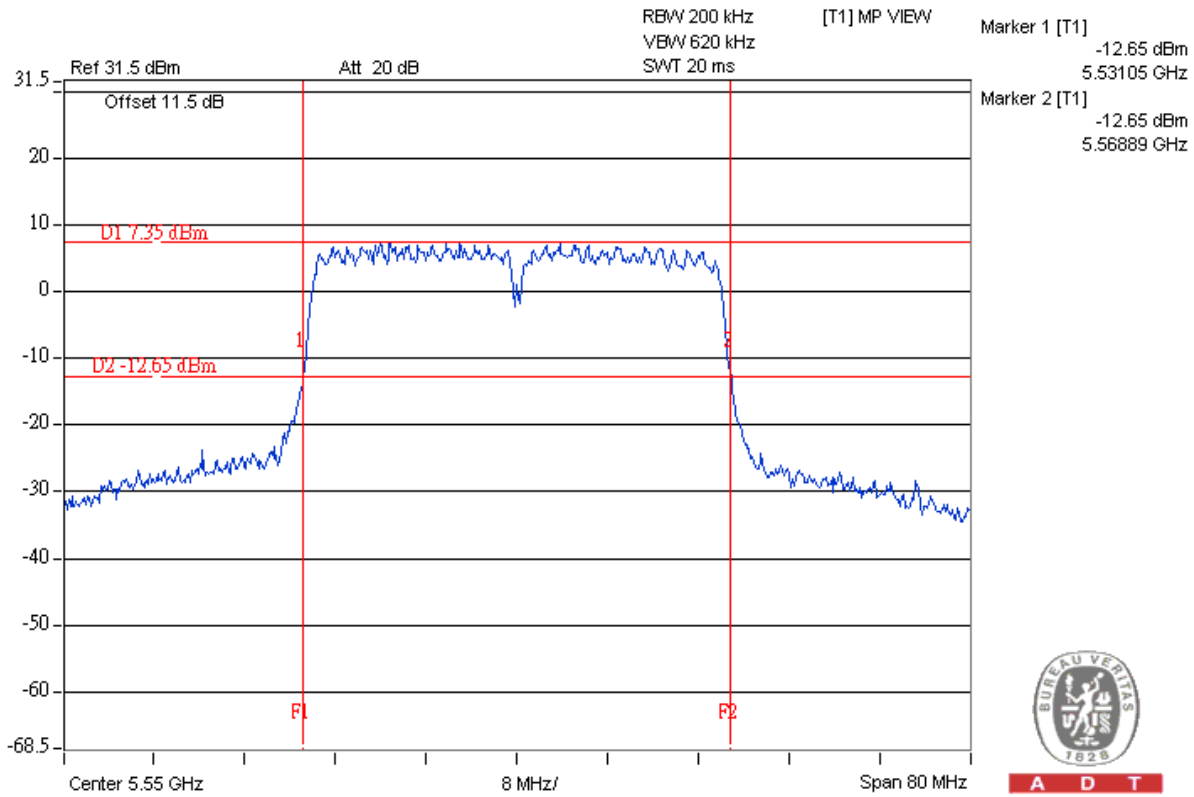

802.11an 40MHz

TX chain 0

Frequency 5550MHz