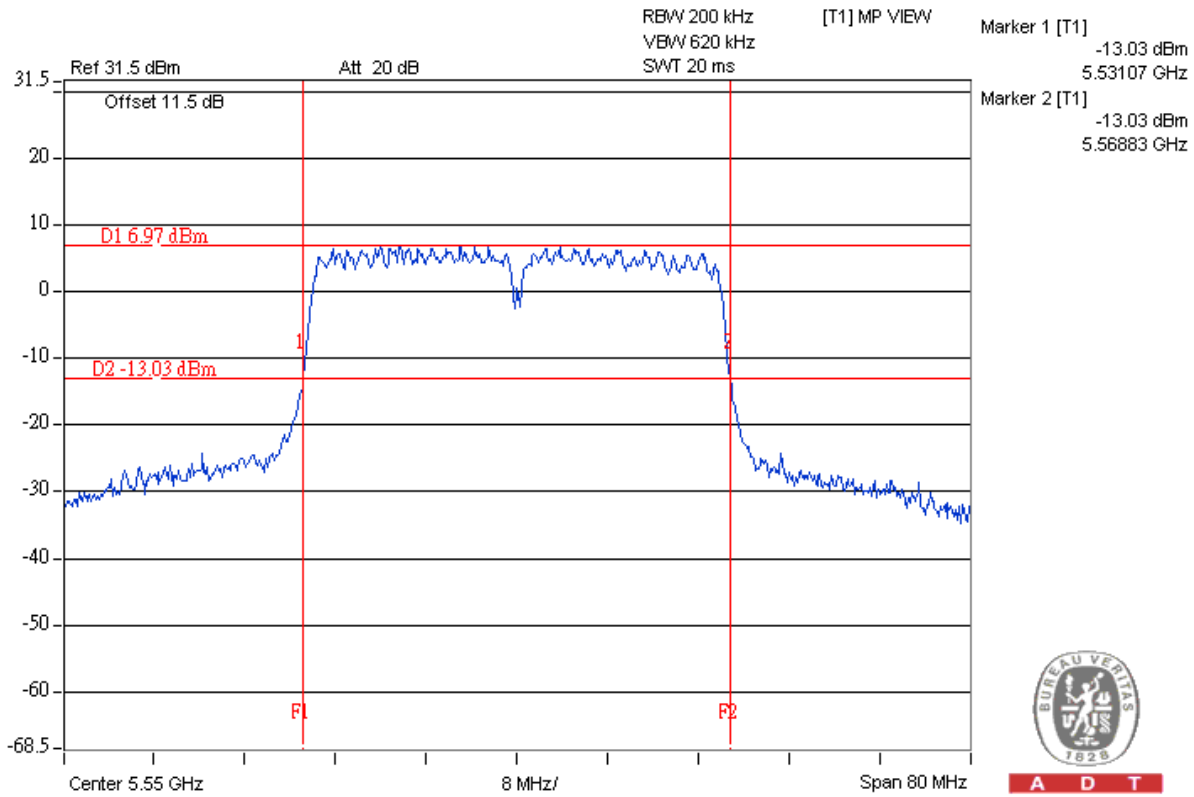

20dB BW test report for FCC IDKA2IR826LMO1

802.11a

Frequency 5580MHz

Frequency 5660MHz

802.11a 20MHz

TX chain 0

Frequency 5580MHz

A D T

802.11an 40MHz

TX chain 0

Frequency 5550MHz

A D T

Frequency 5670MHz

A D T

802.11an 40MHz

TX chain 1

Frequency 5550MHz

A D T

Frequency 5670MHz

A D T