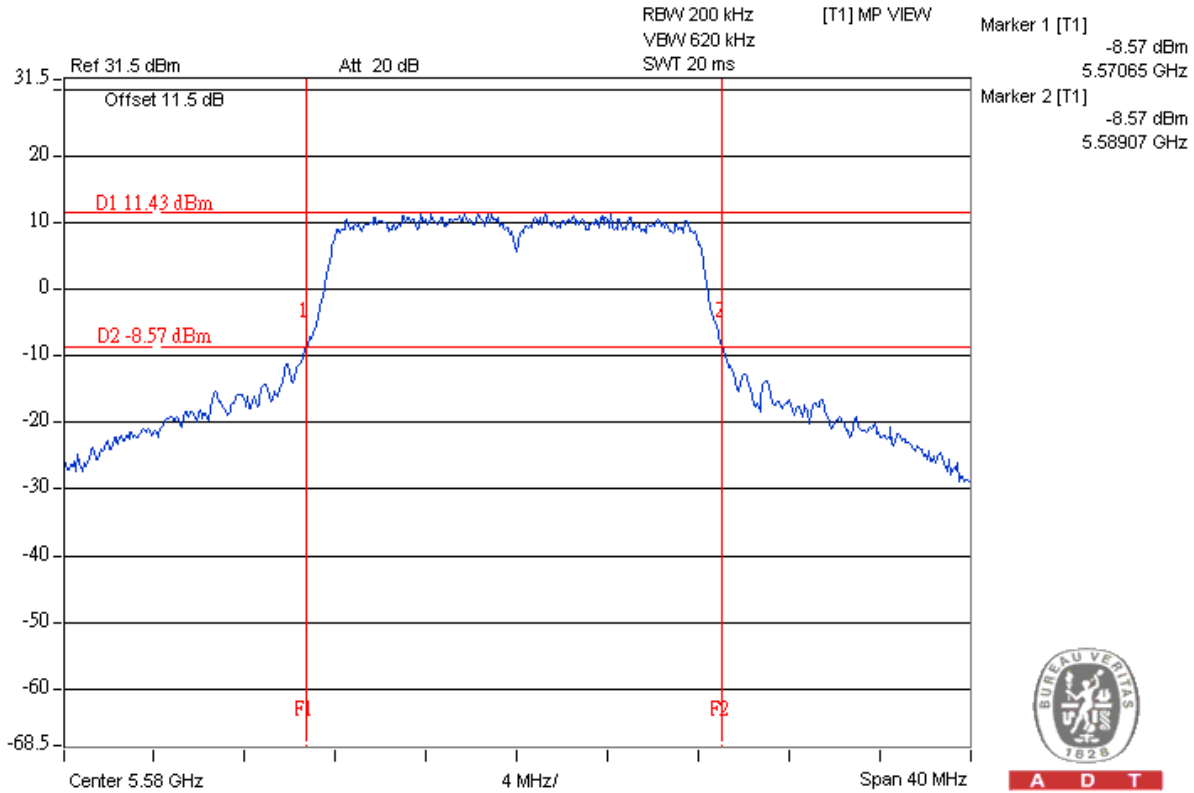

20dB BW test report for FCC IDKA2IR826LMO1

802.11a

Frequency 5580MHz

Frequency 5660MHz

802.11a 20MHz

TX chain 0

Frequency 5580MHz

A D T

Frequency 5660MHz

A D T

802.11an 20MHz

TX chain 1

Frequency 5580MHz

A D T

Frequency 5660MHz

A D T