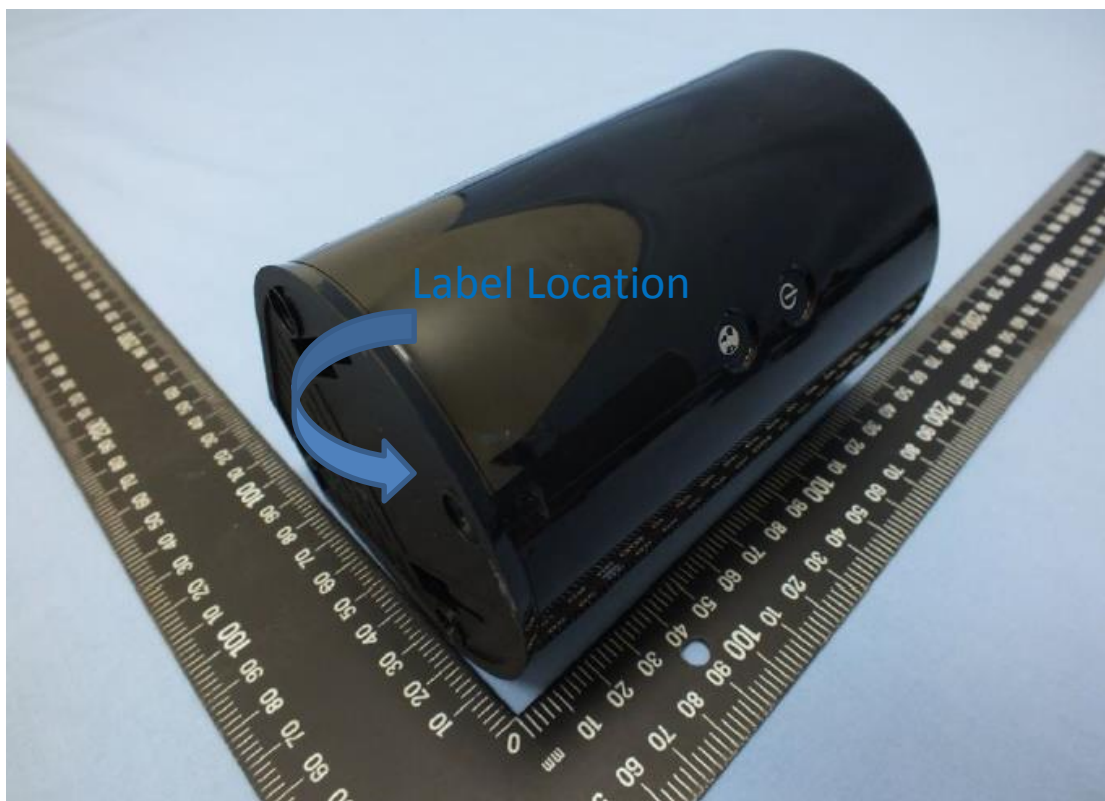

ERAC000113

Made in China.(C)

30mm

30mm

42.4

42.4

FCC ID: KA2IR820LB1

IC: 4216A-IR820LB1