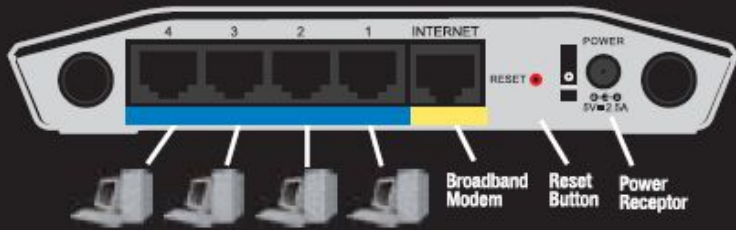

D-Link® Model: DIR-815

FCC ID: KA2IR815A1
IC: 4216A-IR815A1

Default router settings:
IP: 192.168.0.1
Username = "admin"
Password = "" (leave the field blank)

This device complies with part 15 of the FCC Rules.
Operation is subject to the following two conditions:
(1) This device may not cause harmful interference.
(2) This device must accept any interference received,
including interference that may cause undesired
operations.