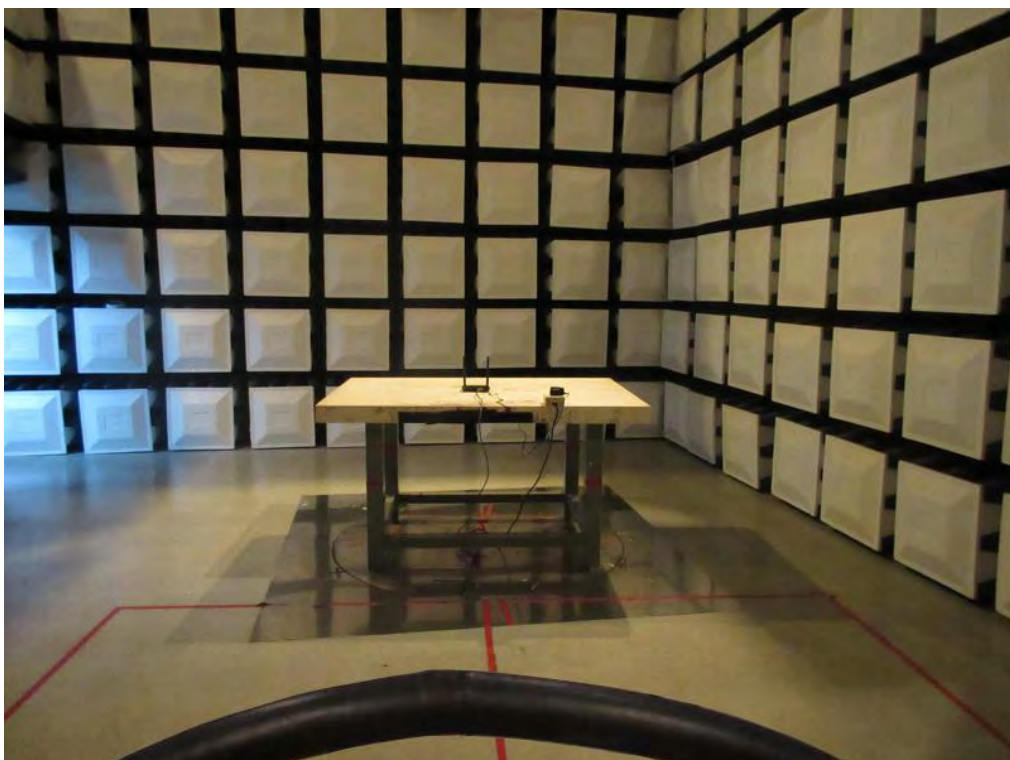

**Conducted Measurement Photos**

## Radiated Measurement Photos

9KHz to 30MHz

## Radiated Measurement Photos

30MHz to 1000MHz

**Radiated Measurement Photos  
Above 1000MHz**

**26DB BANDWIDTH Measurement Photos**

**MAXIMUM OUTPUT POWER Measurement Photos**

### ANTENNA CONDUCTED SPURIOUS EMISSION Measurement Photos

**POWER SPECTRAL DENSITY Measurement Photos**

**FREQUENCY STABILITY Measurement Photos**