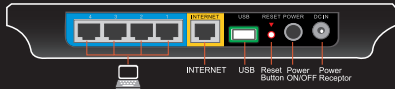

D-Link[®]

DIR-657

Polarity
⊖ ⊕
Input:
12V ~ 2A

Default router settings:
<http://dlinkrouter>

or

<http://192.168.0.1>

Username: "admin"

Password: "(leave the field blank)"

FCC ID: KA2IR657A1

IC: 4216A-IR657A1

Model: DIR-657A1

This device complies with Part 15 FCC Rules,
Operation is subject to the following two conditions:

- (1) This device may not cause harmful interference.
- (2) This device must accept any interference received, including interference that may cause undesired operation.