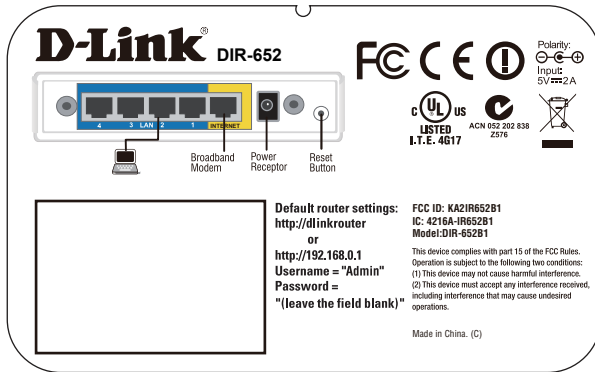

78.5mm

48.5mm

Default router settings:
http://dlinkrouter
or
http://192.168.0.1
Username = "Admin"
Password =
"(leave the field blank)"

Made in China. (C)