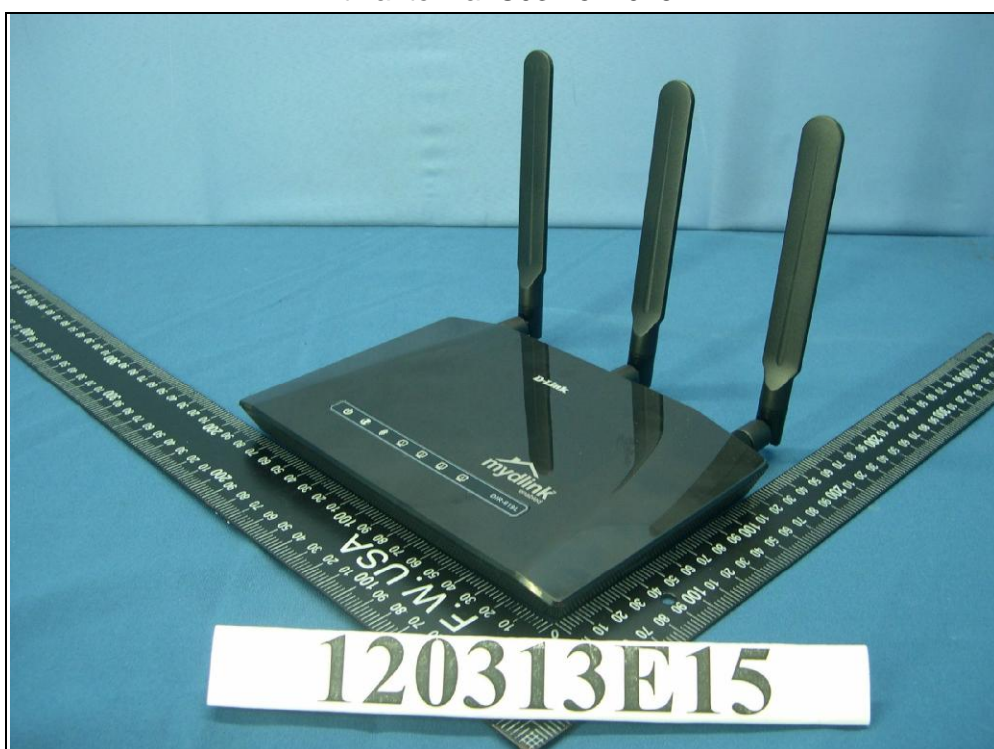

CONSTRUCTION PHOTOS OF EUT

With antenna: C037-511046-A

With antenna: C037-511127-A

Adapter: CAP012121US

Adapter: FM120010-US

Adapter: CH1812-B

Adapter: AMS3-1201250FU (Brand : D-Link)

120313E15

120313E15

120313E15

Adapter: AMS3-1201250FU (Brand : AMIGO)

120313E15