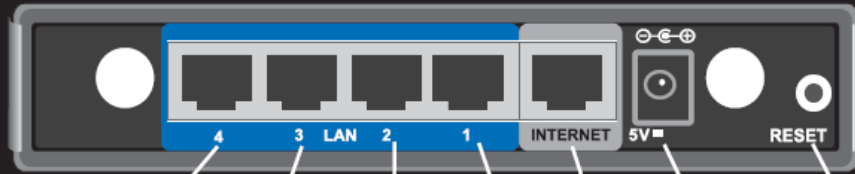

D-Link®

Model: DIR-605L

Broadband Modem
Power Receptor
Reset Button

Default router settings:
IP: 192.168.0.1
Username = "admin"
Password = "" (leave the field blank)
LED Indicators

Power: Solid Green (Connected)
Internet: Solid Green (Connected)
Blinking Green (Traffic)
Wireless: Solid Green (Radio ON)
Blinking Green (Traffic)
Network: Solid Green (Connected)
Blinking Green (Traffic)

C8A60950-1
UL 60950-1
IEC 60950-1
EN 60950-1

FCC ID:KA2IR605LA1
IC :4216A-IR605LA1

This device complies with part 15 of the FCC Rules. Operation is subject to the following two conditions:

- (1) This device may not cause harmful interference.
- (2) This device must accept any interference received, including interference that may cause undesired operations.