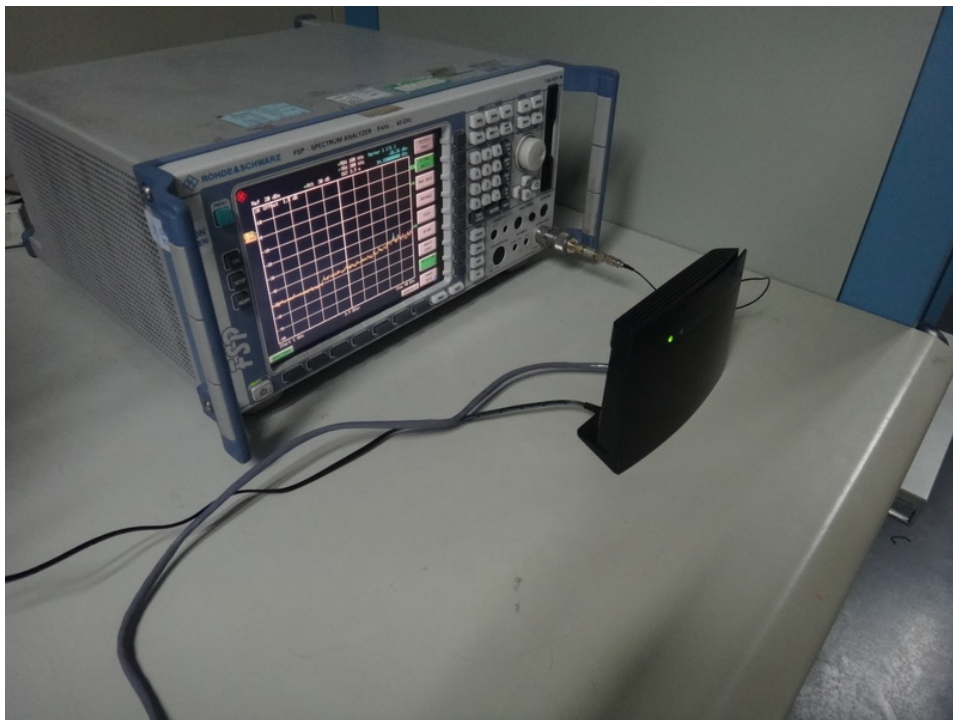

4.1.8. EUT TEST PHOTO

Conducted Measurement Photos

4.2.10. EUT TEST PHOTO

**Radiated Measurement Photos
9K~ 30MHz**

**Radiated Measurement Photos
30MHz~1000MHz**

**Radiated Measurement Photos
Above 1000MHz**

5.1.7. EUT TEST PHOTO

BANDWIDTH Measurement Photos

6.1.7. EUT TEST PHOTO

MAXIMUM OUTPUT POWER Measurement Photos

7.1.7. EUT TEST PHOTO

ANTENNA CONDUCTED SPURIOUS EMISSION Measurement Photos

8.1.7. EUT TEST PHOTO

POWER SPECTRAL DENSITY Measurement Photos