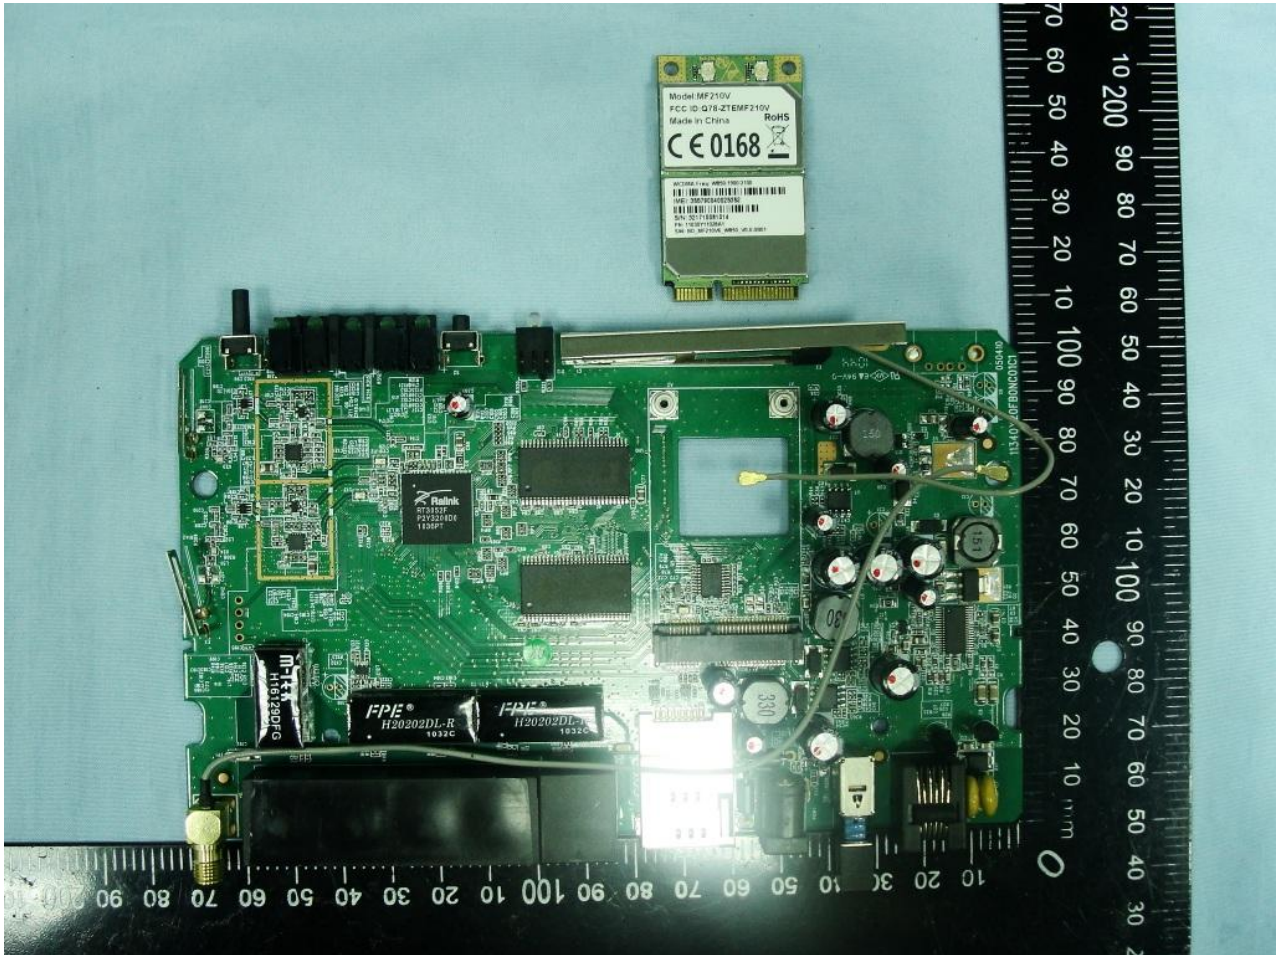

3. Internal Photograph of EUT

Brand Name: D-Link / Model Name: DWR-555

Brand Name: D-Link / Model Name: DWR-555

Brand Name: D-Link / Model Name: DWR-555

WWAN Main Antenna <Tx/Rx>

Brand Name: D-Link / Model Name: DWR-555

Brand Name: D-Link / Model Name: DWR-555

Brand Name: D-Link / Model Name: DWR-555

WLAN Main Antenna <Tx/Rx>

Brand Name: D-Link / Model Name: DWR-555

WLAN Aux. Antenna <Rx>