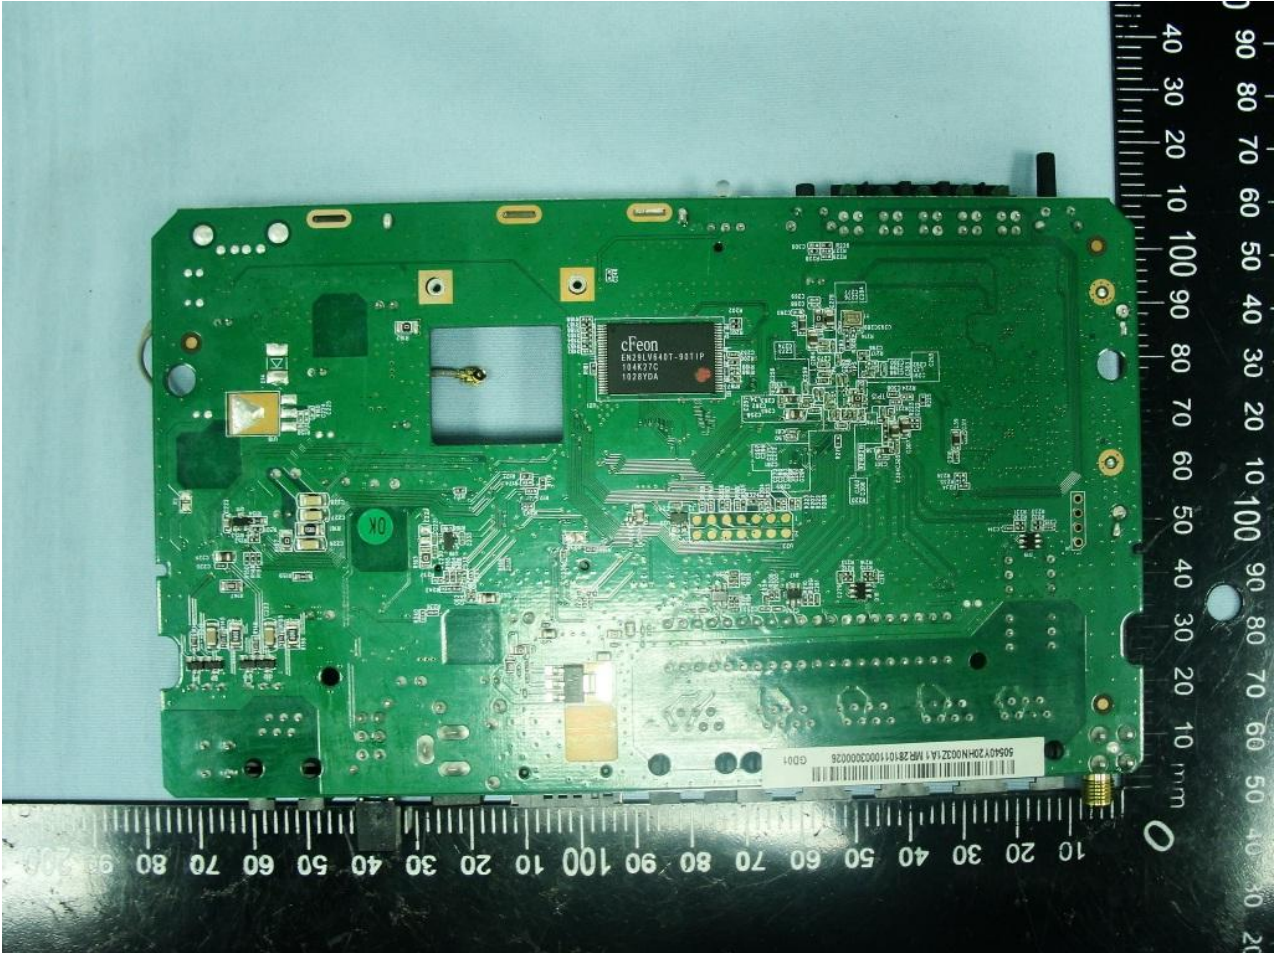

3. Internal Photograph of EUT

Brand Name: D-Link / Model Name: DWR-555

Brand Name: D-Link / Model Name: DWR-555

Brand Name: D-Link / Model Name: DWR-555

WWAN Main Antenna <Tx/Rx>

Brand Name: D-Link / Model Name: DWR-555

Brand Name: D-Link / Model Name: DWR-555

Brand Name: D-Link / Model Name: DWR-555

WLAN Main Antenna <Tx/Rx>

Brand Name: D-Link / Model Name: DWR-555

WLAN Aux. Antenna <Rx>