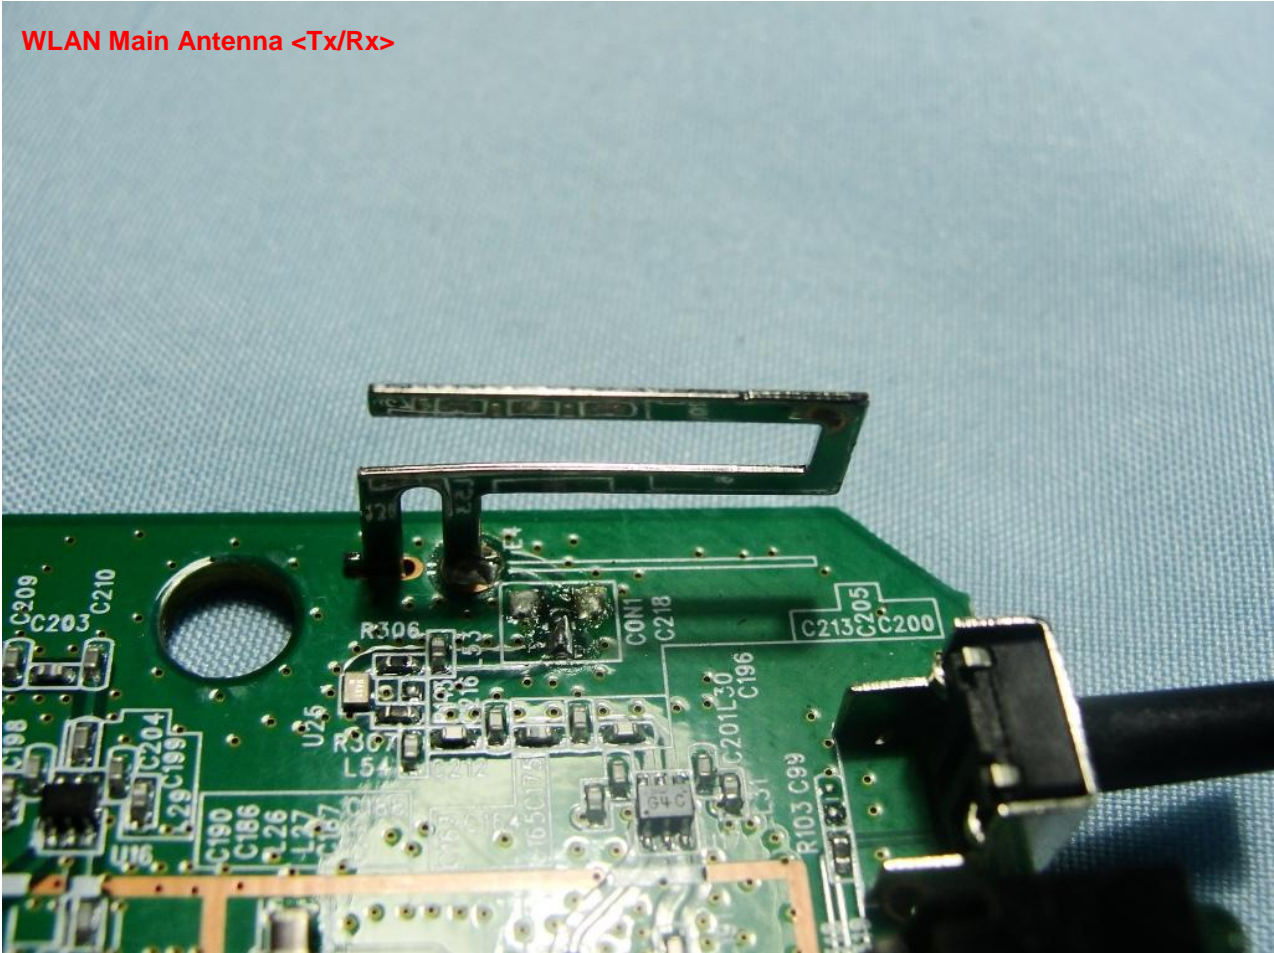

3. Internal Photograph of EUT

Brand Name: D-Link / Model Name: DWR-555

Brand Name: D-Link / Model Name: DWR-555

Brand Name: D-Link / Model Name: DWR-555

WWAN Main Antenna <Tx/Rx>

Brand Name: D-Link / Model Name: DWR-555

Brand Name: D-Link / Model Name: DWR-555

Brand Name: D-Link / Model Name: DWR-555

WLAN Main Antenna <Tx/Rx>

Brand Name: D-Link / Model Name: DWR-555

WLAN Aux. Antenna <Rx>