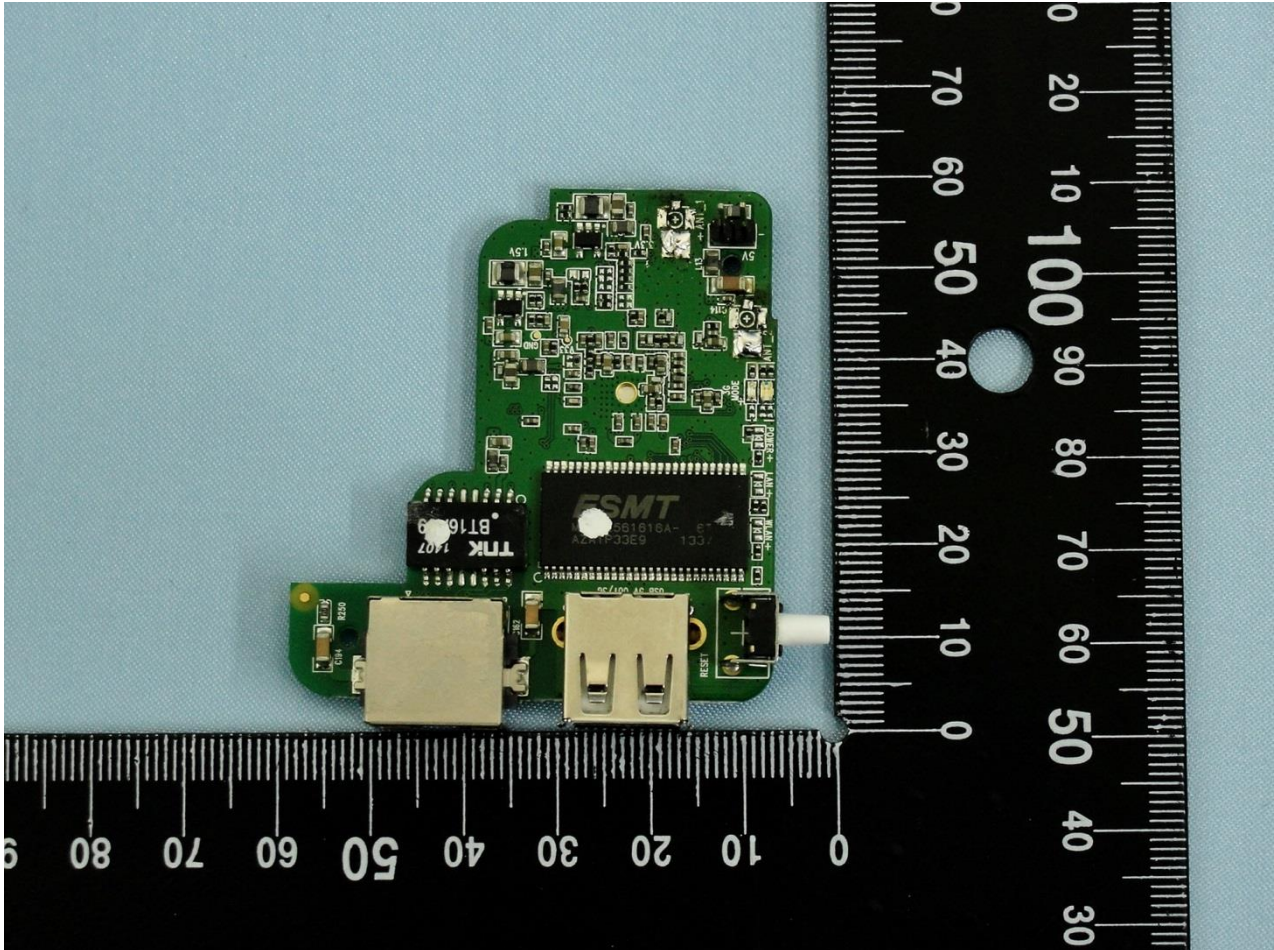

### 3. Internal Photograph of EUT

Brand Name: D-Link / Model Name: DIR-513A

Brand Name: D-Link / Model Name: DIR-513A

Brand Name: D-Link / Model Name: DIR-513A

Brand Name: D-Link / Model Name: DIR-513A

Brand Name: D-Link / Model Name: DIR-513A

Brand Name: D-Link / Model Name: DIR-513A

Brand Name: D-Link / Model Name: DIR-513A

Brand Name: D-Link / Model Name: DIR-513A

Brand Name: D-Link / Model Name: DIR-513A

Brand Name: D-Link / Model Name: DIR-513A

WLAN Antenna 1

Brand Name: D-Link / Model Name: DIR-513A

WLAN Antenna 2