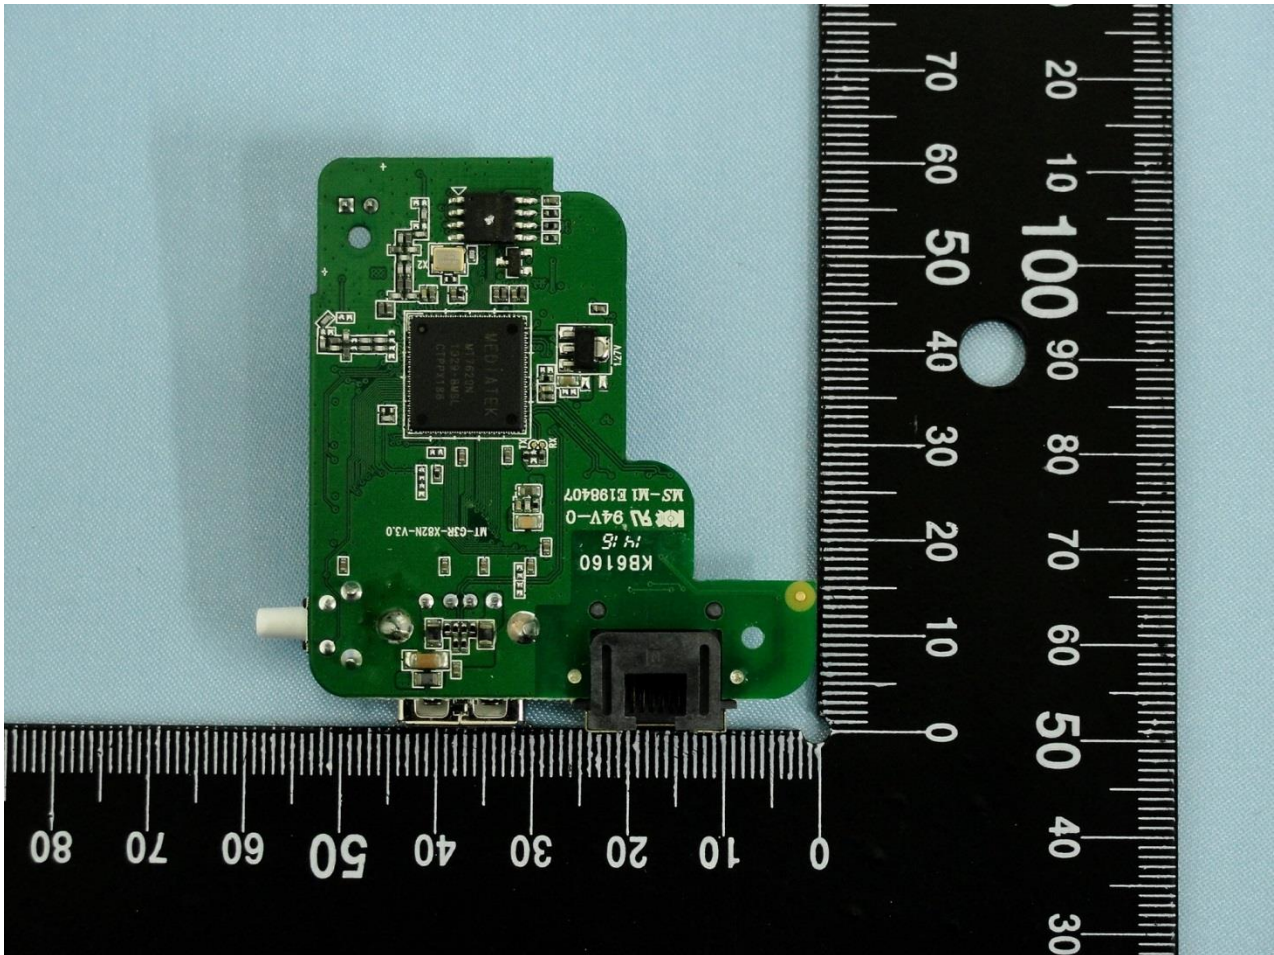

### 3. Internal Photograph of EUT

Brand Name: D-Link / Model Name: DIR-513A

Brand Name: D-Link / Model Name: DIR-513A

Brand Name: D-Link / Model Name: DIR-513A

Brand Name: D-Link / Model Name: DIR-513A

Brand Name: D-Link / Model Name: DIR-513A

Brand Name: D-Link / Model Name: DIR-513A

Brand Name: D-Link / Model Name: DIR-513A

Brand Name: D-Link / Model Name: DIR-513A

Brand Name: D-Link / Model Name: DIR-513A

Brand Name: D-Link / Model Name: DIR-513A

WLAN Antenna 1

Brand Name: D-Link / Model Name: DIR-513A

WLAN Antenna 2