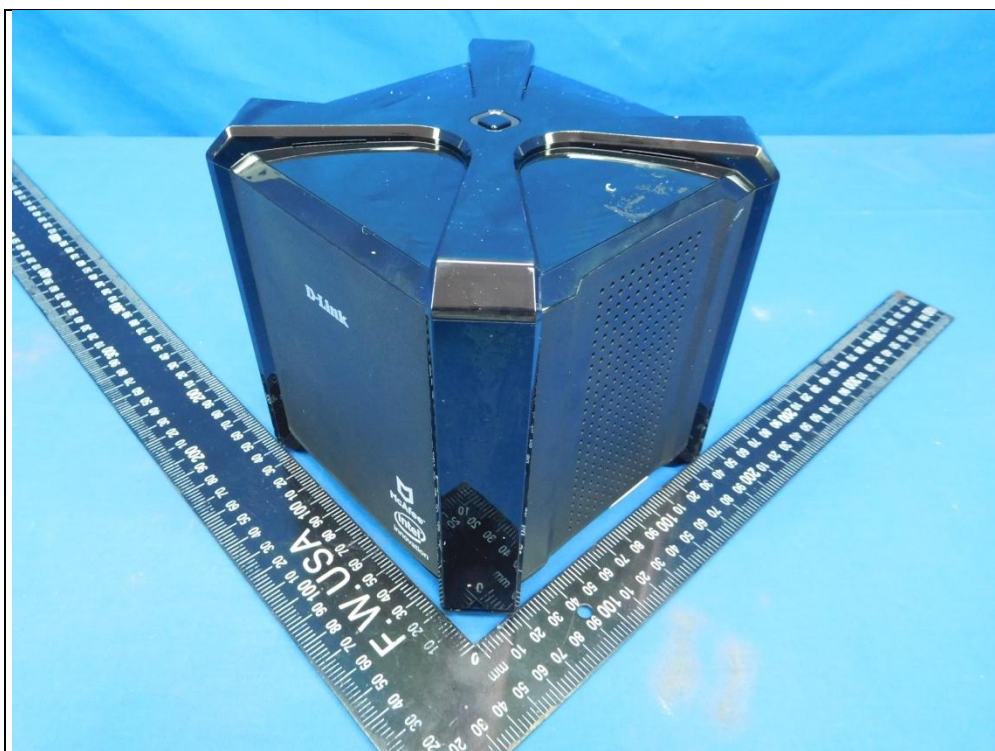

CONSTRUCTION PHOTOS OF EUT

Black

White

Adapter 1 (Model No.: WA-36A12FU, Color: Black)

Adapter 1 (Model No.: WA-36A12FU, Color: White)

Adapter 2 (Model No.: WA-36A12R, Color: Black)

Adapter 2 (Model No.: WA-36A12R, Color: White)