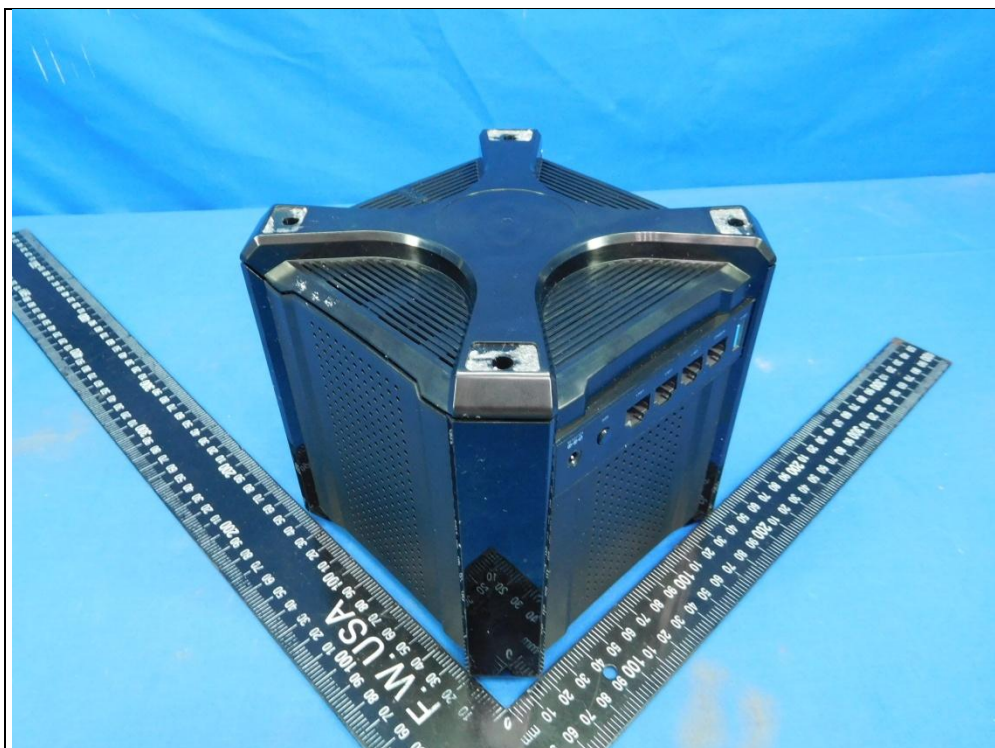

CONSTRUCTION PHOTOS OF EUT

Black

White

Adapter 1 (Model No.: WA-36A12FU, Color: Black)

Adapter 1 (Model No.: WA-36A12FU, Color: White)

Adapter 2 (Model No.: WA-36A12R, Color: Black)

Adapter 2 (Model No.: WA-36A12R, Color: White)