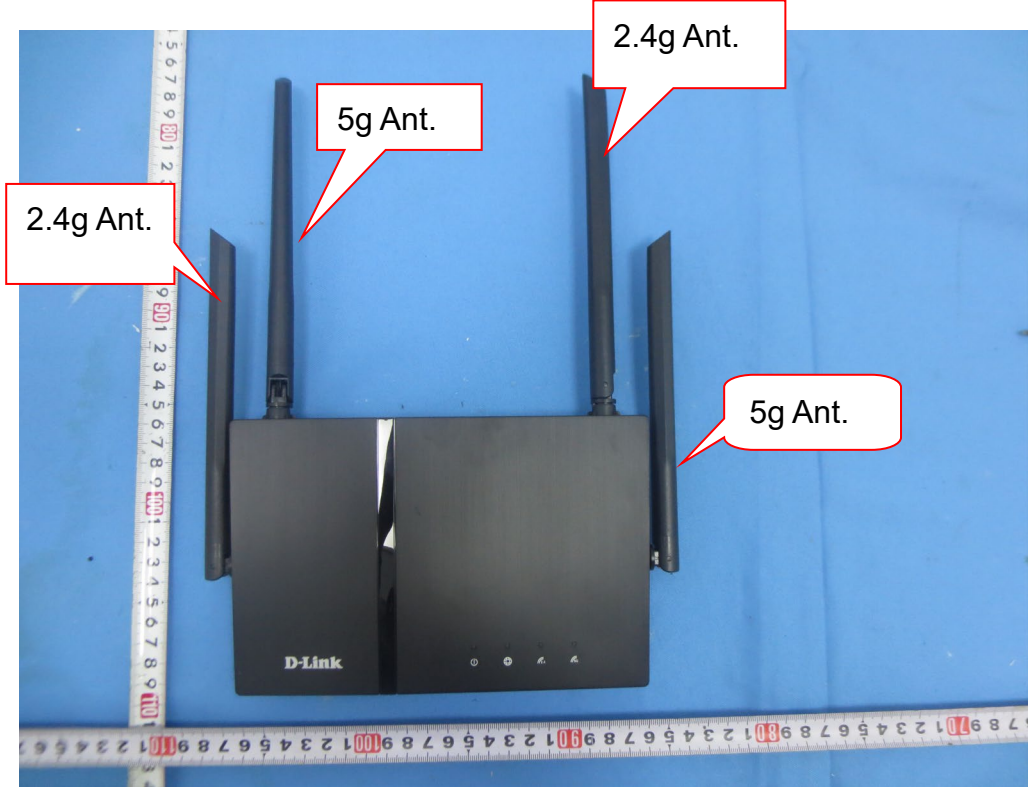

ATTACHMENT

PHOTOGRAPHS OF EUT

Adapter: MAUS-1201001202

Adapter: MAUS-1201001202

Adapter: S12A12-120A100-CJ

Adapter: S12A12-120A100-CJ