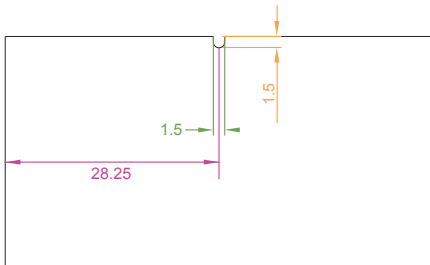

**D-Link**<sup>®</sup>  
Model: DHP-W306AV

FCC ID: KA2HPW306AVA1

IC: 4216A-HPW306AVA1

Input: 100-240VAC, 50-60Hz, 0.1A

Default Access Point setting:

<http://dlinkap>

or

<http://192.168.0.50>

Username= "admin"

Password= "" (leave the field blank)

Assembled in China.(C)

56.5 x 30.5 mm