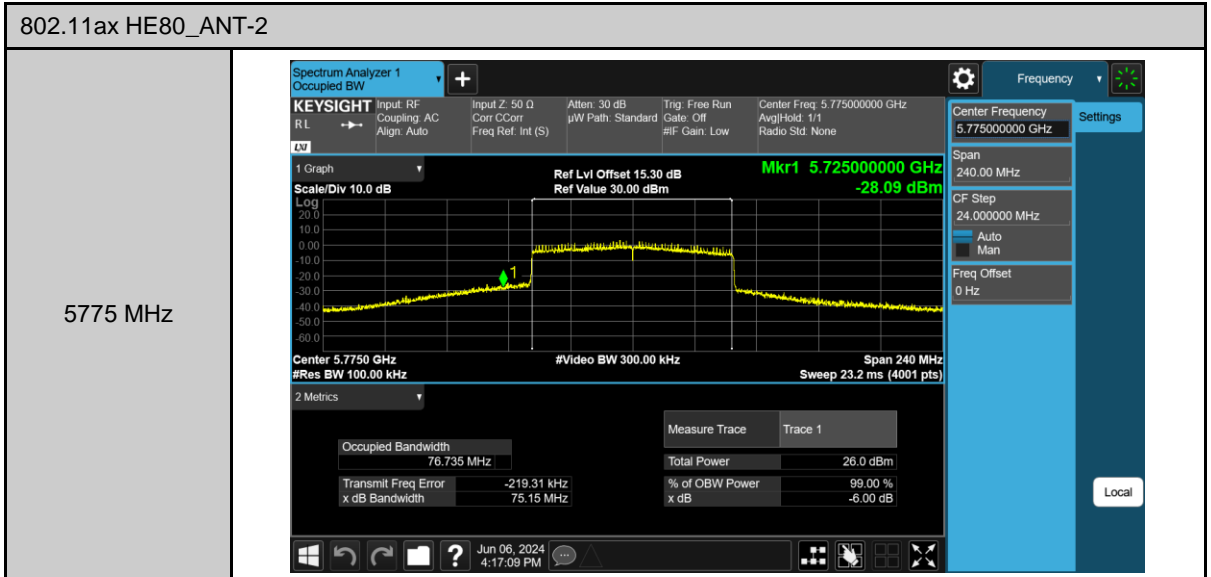

5795 MHz

802.11ax HE40_ANT-1

5755 MHz

5795 MHz

802.11ac VHT20_ANT-2

802.11ax HE20_ANT-2

99% Occupied Bandwidth

802.11ac VHT20_ANT-0

5745 MHz

5785 MHz

5825 MHz