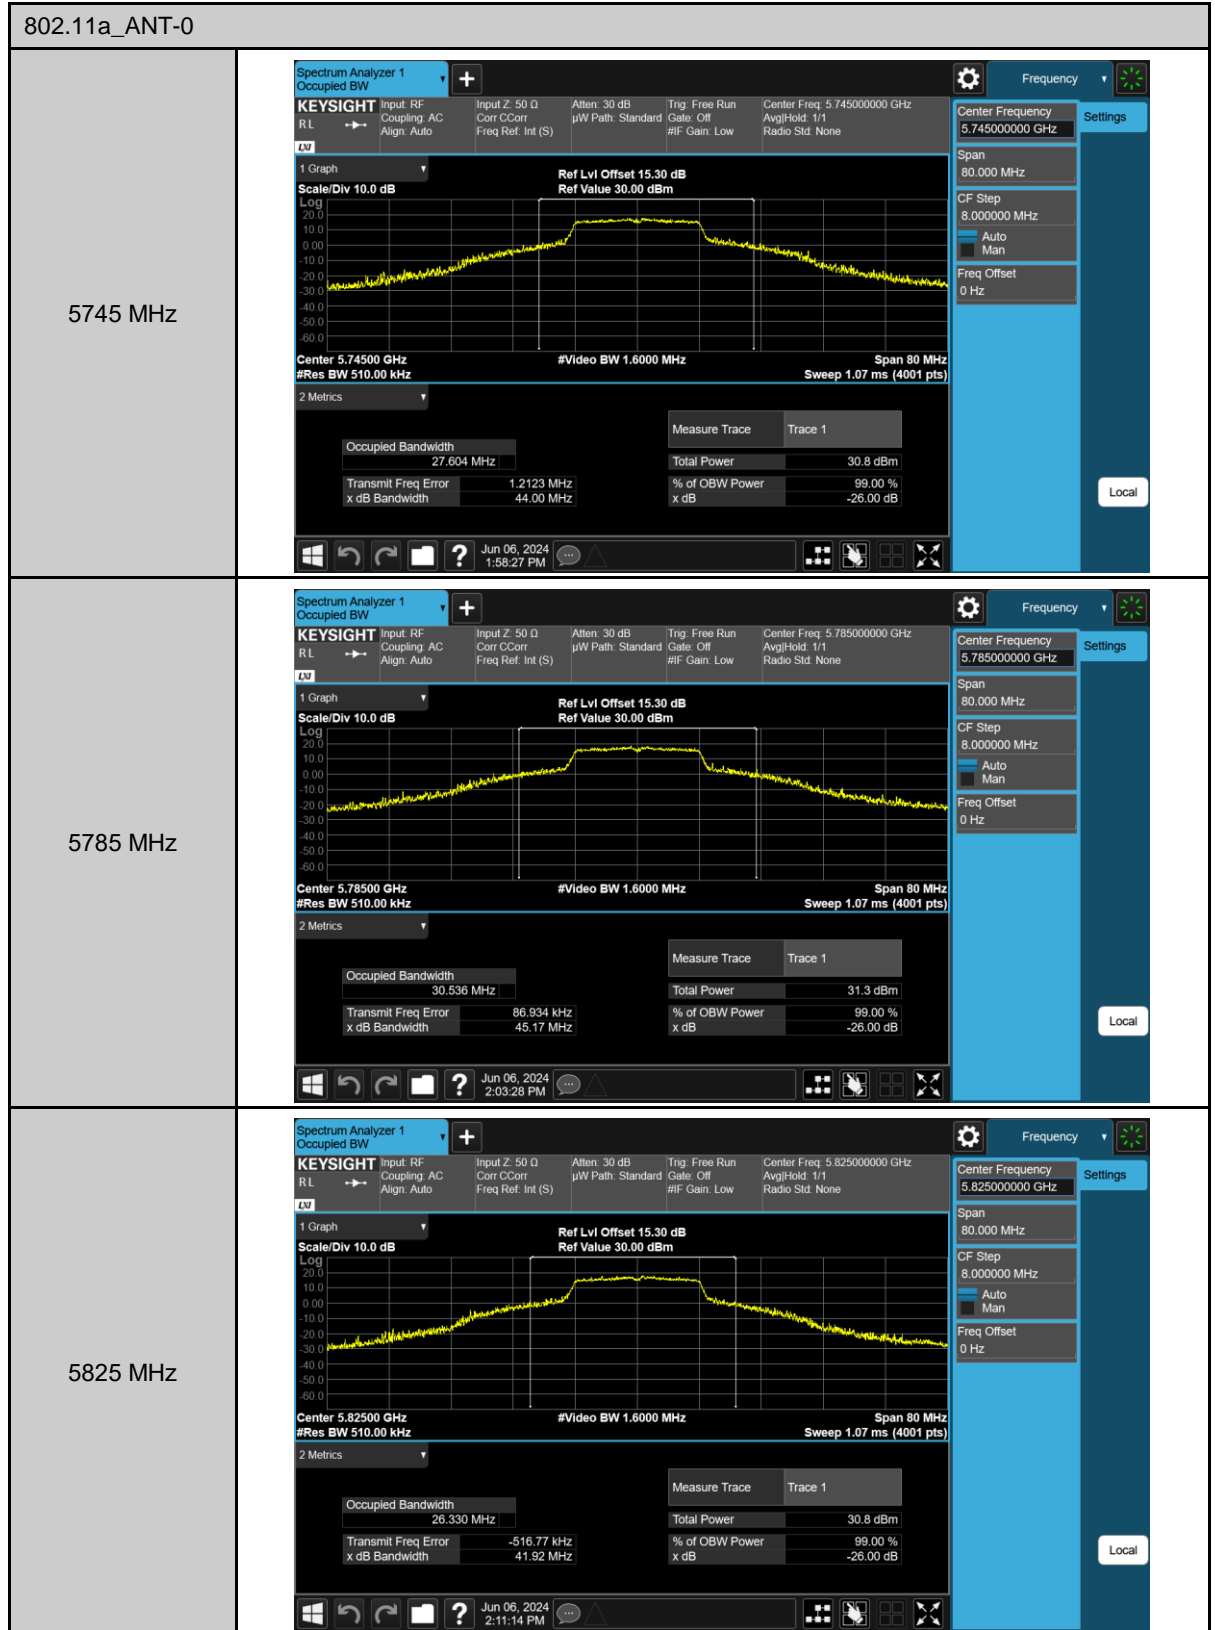

5795 MHz

802.11ax HE40_ANT-1

5755 MHz

5795 MHz

802.11ac VHT20_ANT-2

802.11ax HE20_ANT-2

99% Occupied Bandwidth

802.11ac VHT20_ANT-0

5745 MHz

5785 MHz

5825 MHz