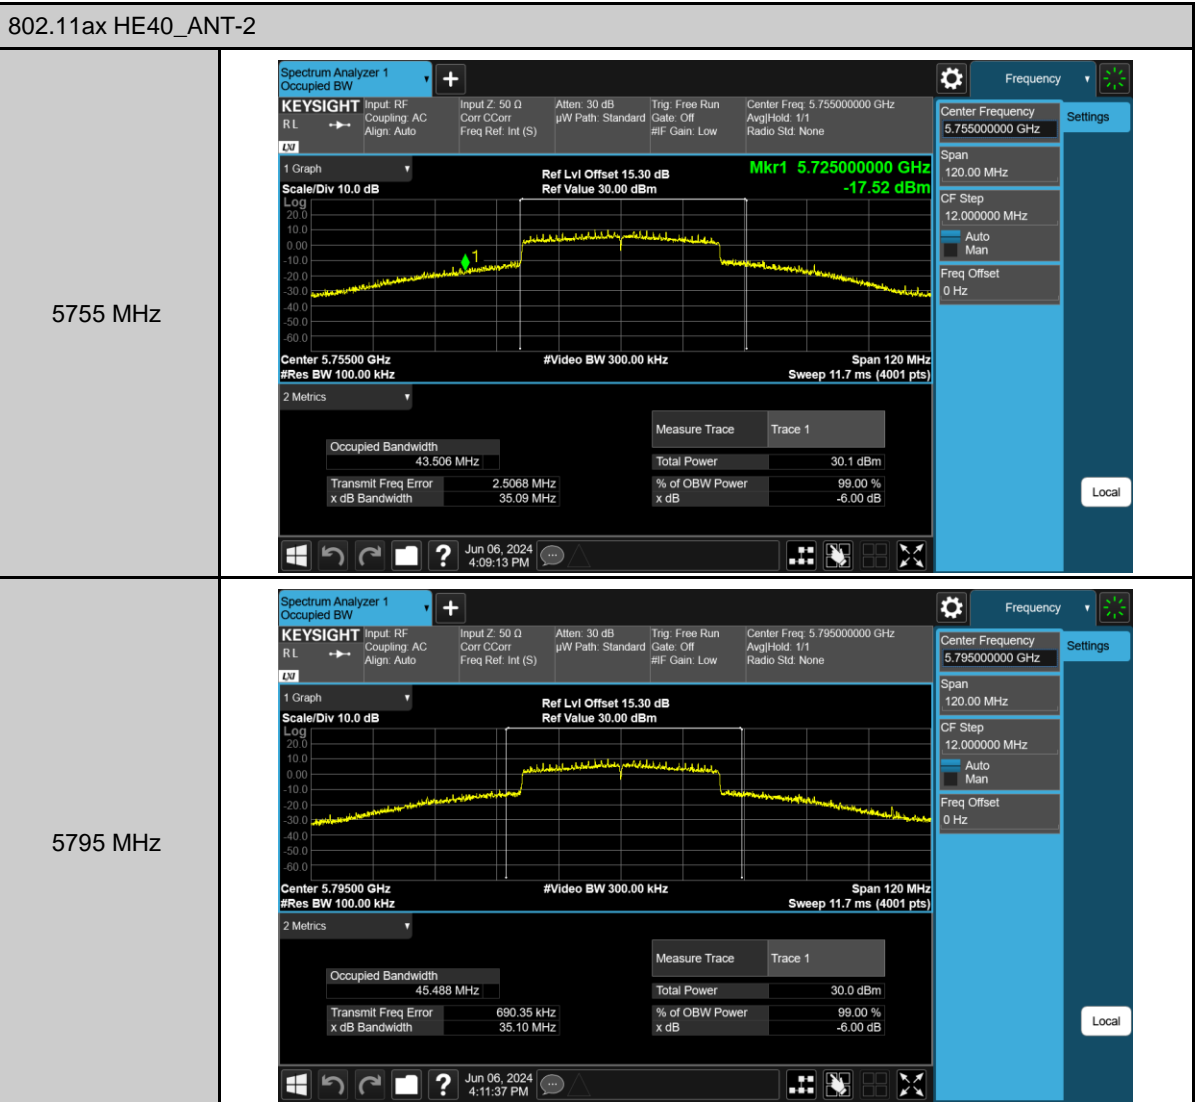

5795 MHz

802.11ax HE40_ANT-1

5755 MHz

5795 MHz

802.11ac VHT20_ANT-2

802.11ax HE20_ANT-2

99% Occupied Bandwidth

802.11ac VHT20_ANT-0

5745 MHz

5785 MHz

5825 MHz