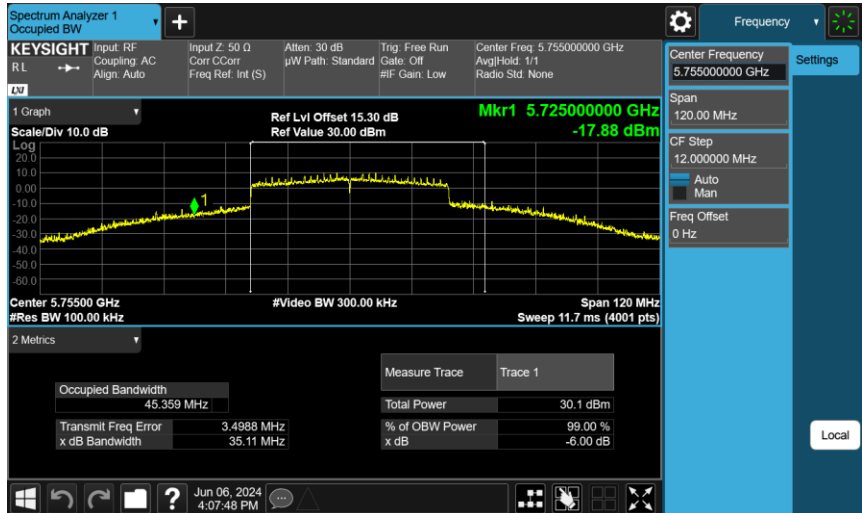

5795 MHz

802.11ax HE40_ANT-1

5755 MHz

5795 MHz

802.11ac VHT20_ANT-2

802.11ax HE20_ANT-2

99% Occupied Bandwidth

802.11ac VHT20_ANT-0

5745 MHz

5785 MHz

5825 MHz