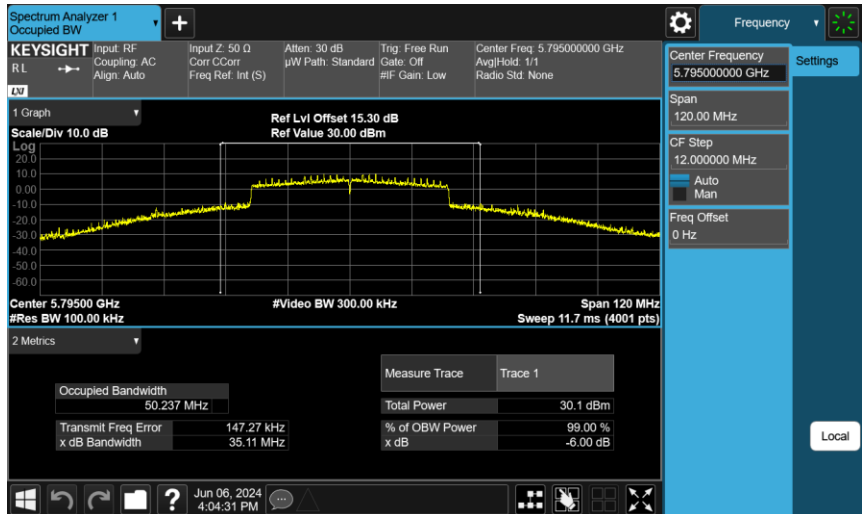

5795 MHz

802.11ax HE40_ANT-1

5755 MHz

5795 MHz

802.11ac VHT20_ANT-2

802.11ax HE20_ANT-2

99% Occupied Bandwidth

802.11ac VHT20_ANT-0

5745 MHz

5785 MHz

5825 MHz