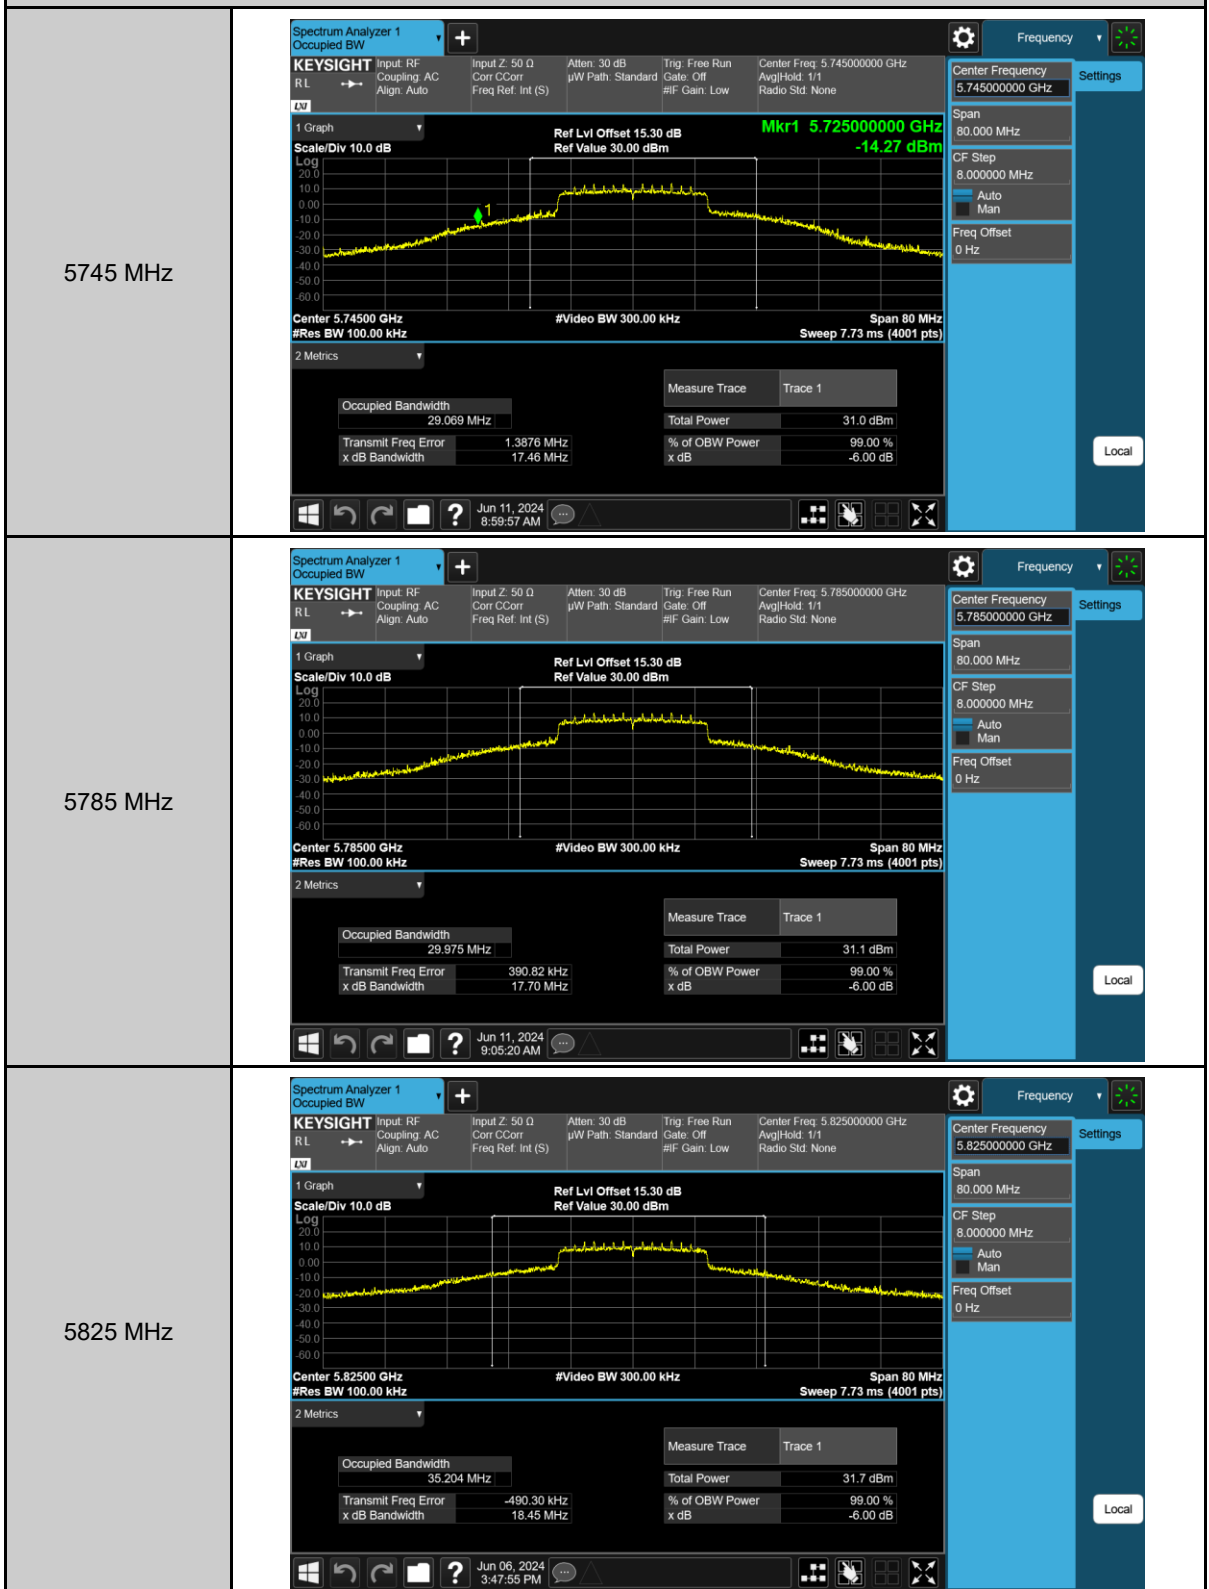

5795 MHz

802.11ax HE40_ANT-1

5755 MHz

5795 MHz

802.11ac VHT20_ANT-2

802.11ax HE20_ANT-2

99% Occupied Bandwidth

802.11ac VHT20_ANT-0

5745 MHz

5785 MHz

5825 MHz