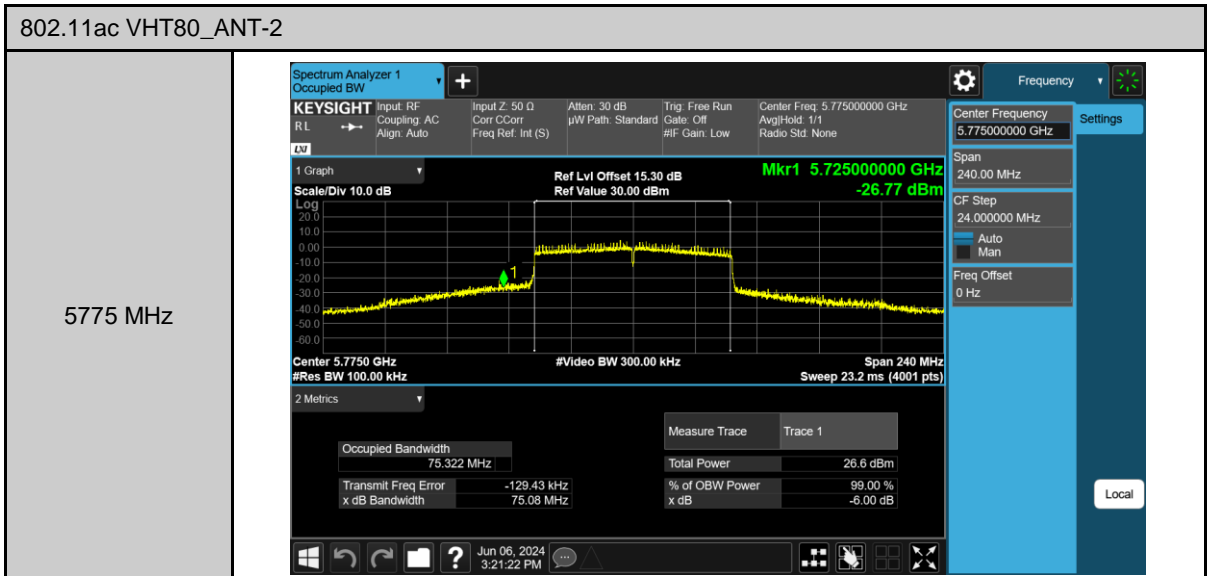

5795 MHz

802.11ax HE40_ANT-1

5755 MHz

5795 MHz

802.11ac VHT20_ANT-2

802.11ax HE20_ANT-2

99% Occupied Bandwidth

802.11ac VHT20_ANT-0

5745 MHz

5785 MHz

5825 MHz