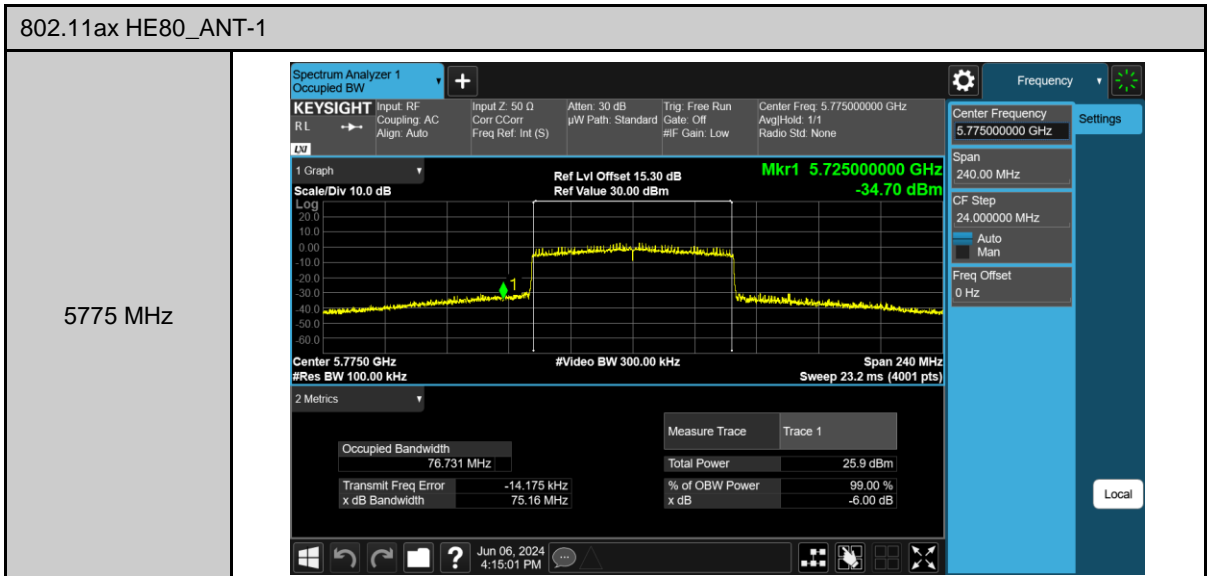

5795 MHz

802.11ax HE40_ANT-1

5755 MHz

5795 MHz

802.11ac VHT20_ANT-2

802.11ax HE20_ANT-2

99% Occupied Bandwidth

802.11ac VHT20_ANT-0

5745 MHz

5785 MHz

5825 MHz