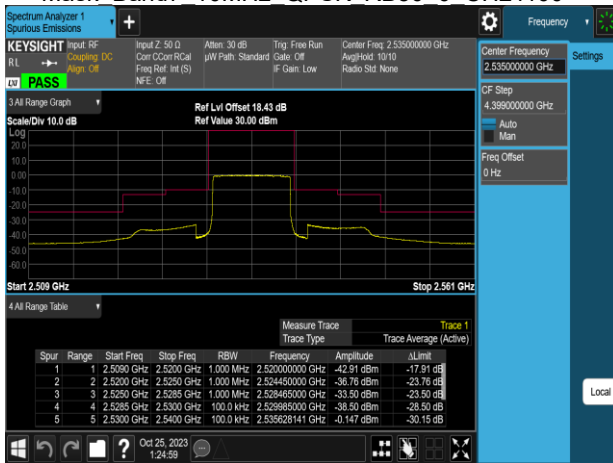

Emission
Mask Band7 15MHz QPSK RB1 0 CH21375

Emission
Mask Band7 10MHz QPSK RB50 0 CH21100