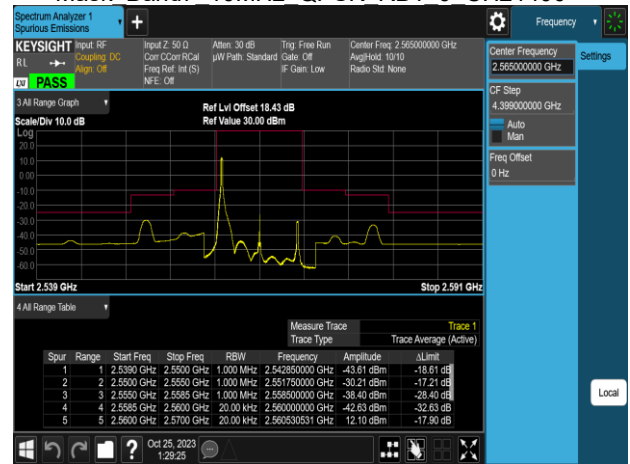

Emission
Mask Band7 10MHz QPSK RB1 49 CH20800

Emission
Mask Band7 10MHz QPSK RB1 0 CH21400