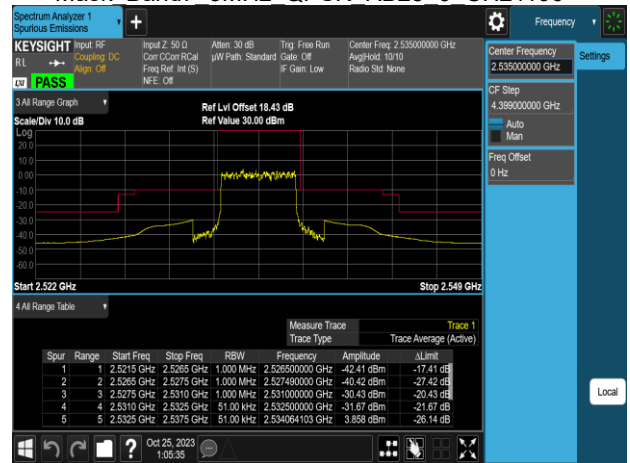

Emission
Mask Band7 10MHz QPSK RB1 0 CH21400

Emission
Mask Band7 5MHz QPSK RB25 0 CH21100