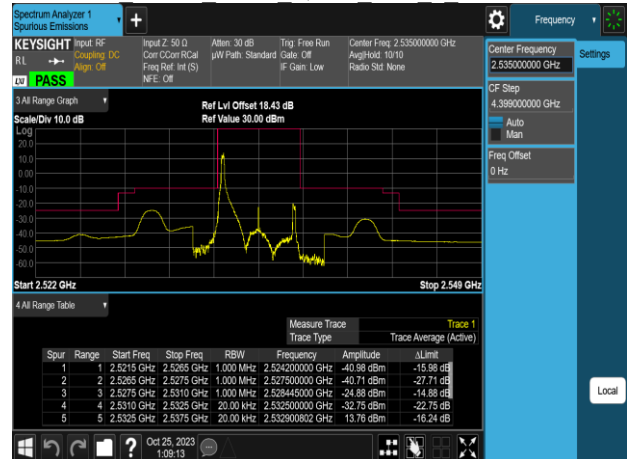

Emission
Mask Band7 5MHz QPSK RB1 24 CH21425

Emission Mask Band7 5MHz QPSK RB1 0 CH21100