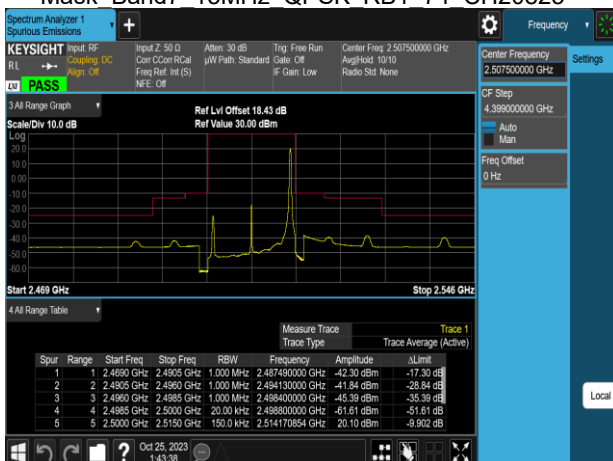

Emission
Mask Band7 10MHz QPSK RB50 0 CH21100

Emission
Mask Band7 15MHz QPSK RB1 0 CH21100

Report No.: TMWK2310003861KR

Emission
Mask Band7 15MHz QPSK RB1 0 CH21375

Emission
Mask Band7 15MHz QPSK RB1 74 CH21375

Emission
Mask Band7 15MHz QPSK RB1 74 CH20825

Emission
Mask Band7 15MHz QPSK RB75 0 CH20825

Emission
Mask Band7 15MHz QPSK RB1 74 CH21100

Emission
Mask Band7 15MHz QPSK RB75 0 CH21100