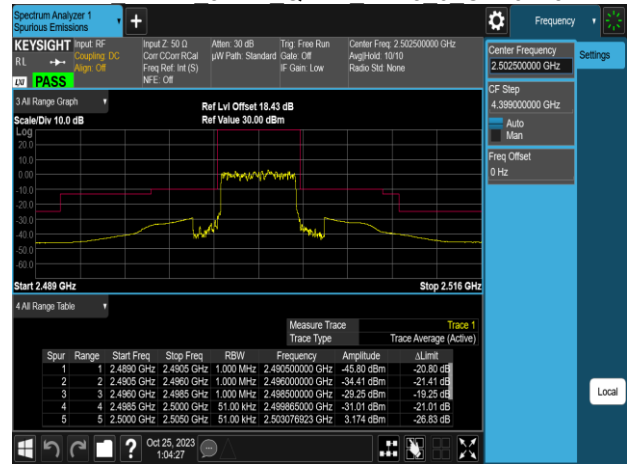

Emission
Mask Band7 5MHz QPSK RB25 0 CH21100

Emission
Mask Band7 5MHz QPSK RB25 0 CH20775