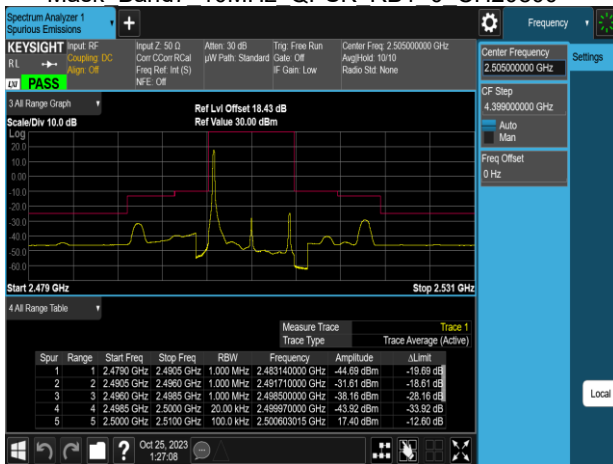

Emission
Mask Band7 10MHz QPSK RB1 0 CH21100

Emission
Mask Band7 10MHz QPSK RB1 0 CH20800