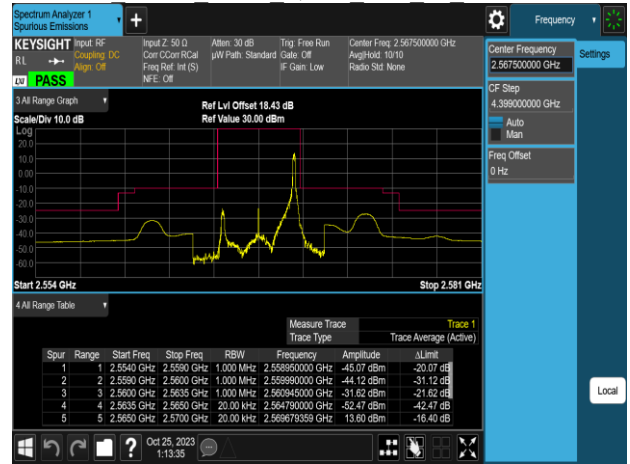

Emission Mask Band7 5MHz QPSK RB1 0 CH21100

Report No.: TMWK2310003861KR

Emission
Mask Band7 5MHz QPSK RB1 0 CH21425

Emission
Mask Band7 5MHz QPSK RB1 24 CH21425

Emission
Mask Band7 5MHz QPSK RB1 24 CH20775