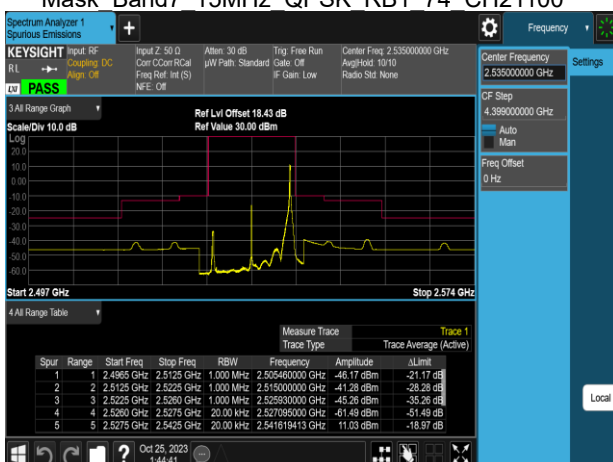

Emission
Mask Band7 10MHz QPSK RB50 0 CH21100

Emission
Mask Band7 15MHz QPSK RB1 0 CH21100

Report No.: TMWK2310003861KR

Emission
Mask Band7 15MHz QPSK RB1 0 CH21375

Emission
Mask Band7 15MHz QPSK RB1 74 CH21375

Emission
Mask Band7 15MHz QPSK RB1 74 CH20825

Emission
Mask Band7 15MHz QPSK RB75 0 CH20825

Emission
Mask Band7 15MHz QPSK RB1 74 CH21100

Emission
Mask Band7 15MHz QPSK RB75 0 CH21100