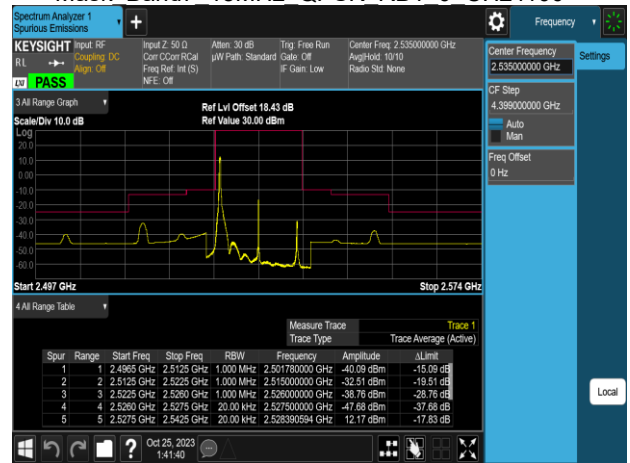

Emission
Mask Band7 15MHz QPSK RB1 74 CH21375

Emission
Mask Band7 15MHz QPSK RB1 0 CH21100