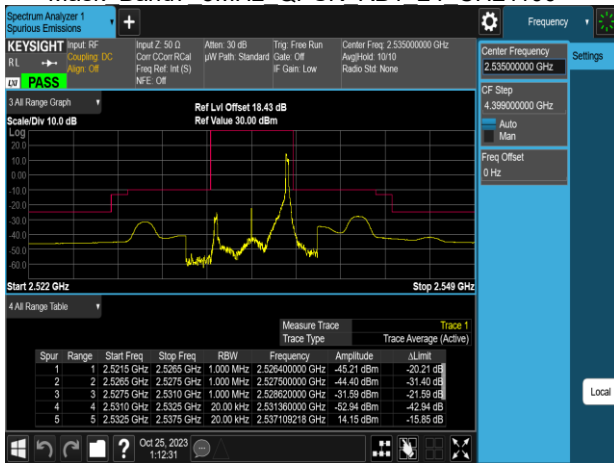

Emission
Mask Band7 5MHz QPSK RB25 0 CH21425

Emission
Mask Band7 5MHz QPSK RB1 24 CH21100