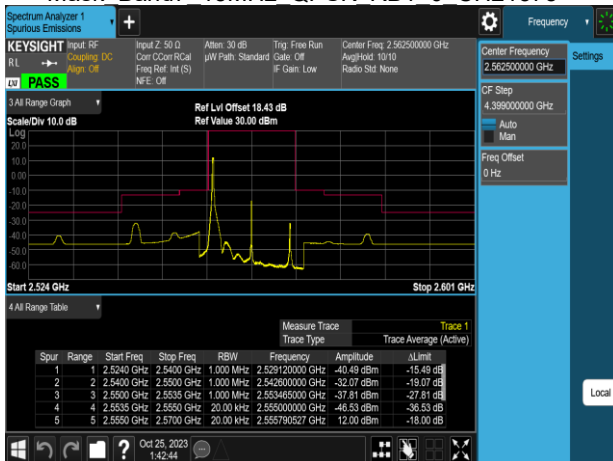

Emission
Mask Band7 10MHz QPSK RB50 0 CH21100

Emission
Mask Band7 15MHz QPSK RB1 0 CH21100

Report No.: TMWK2310003861KR

Emission
Mask Band7 15MHz QPSK RB1 0 CH21375

Emission
Mask Band7 15MHz QPSK RB1 74 CH21375