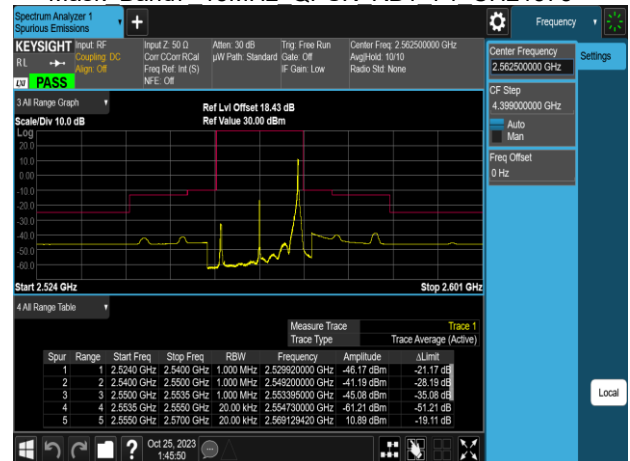

Emission
Mask Band7 10MHz QPSK RB50 0 CH21100

Emission
Mask Band7 15MHz QPSK RB1 0 CH21100

Report No.: TMWK2310003861KR

Emission
Mask Band7 15MHz QPSK RB1 0 CH21375

Emission
Mask Band7 15MHz QPSK RB1 74 CH21375

Emission
Mask Band7 15MHz QPSK RB1 74 CH20825

Emission
Mask Band7 15MHz QPSK RB75 0 CH20825

Emission
Mask Band7 15MHz QPSK RB1 74 CH21100

Emission
Mask Band7 15MHz QPSK RB75 0 CH21100