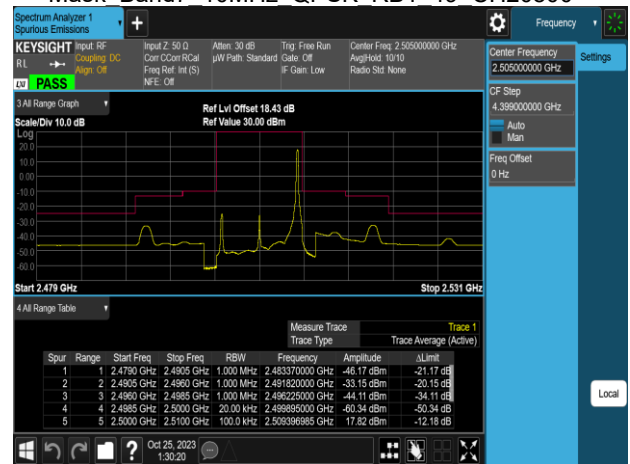

Emission
Mask Band7 10MHz QPSK RB1 49 CH21100

Emission
Mask Band7 10MHz QPSK RB1 49 CH20800