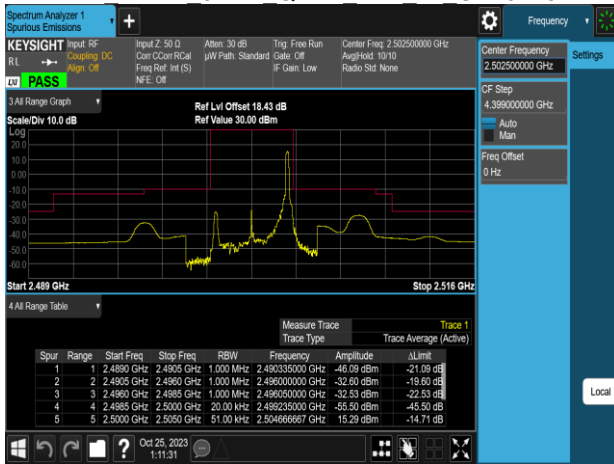

Emission Mask Band7 5MHz QPSK RB1 0 CH21100

Report No.: TMWK2310003861KR

Emission
Mask Band7 5MHz QPSK RB1 0 CH21425

Emission
Mask Band7 5MHz QPSK RB1 24 CH21425

Emission
Mask Band7 5MHz QPSK RB1 24 CH20775