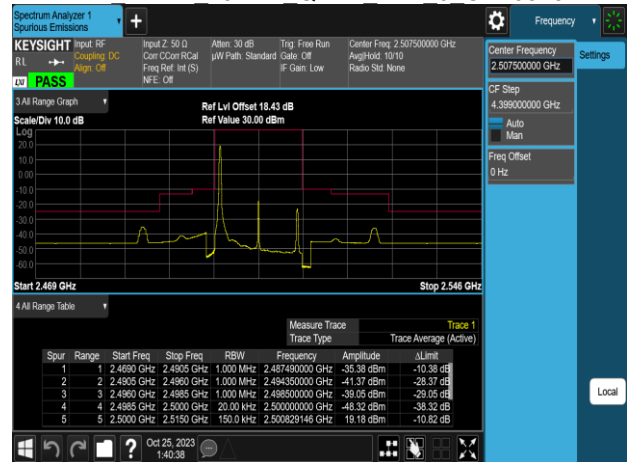

Report No.: TMWK2310003861KR

Emission
Mask Band7 10MHz QPSK RB1 49 CH21400

Emission
Mask Band7 10MHz QPSK RB50 0 CH21400

Emission
Mask Band7 10MHz QPSK RB50 0 CH20800

Emission
Mask Band7 15MHz QPSK RB1 0 CH20825