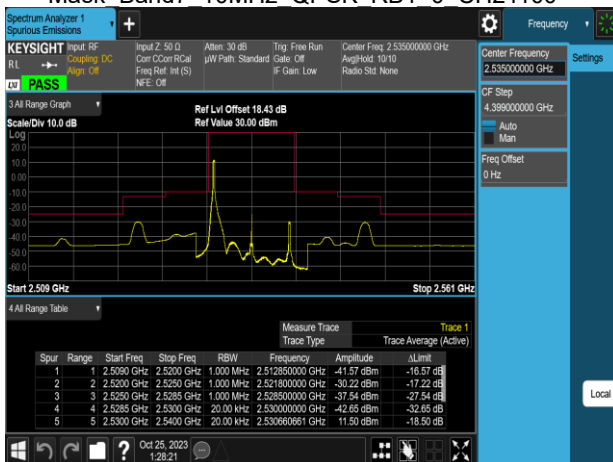

Emission
Mask Band7 10MHz QPSK RB1 0 CH21400

Emission
Mask Band7 10MHz QPSK RB1 0 CH20800

Emission
Mask Band7 10MHz QPSK RB1 49 CH20800

Emission
Mask Band7 10MHz QPSK RB1 0 CH21100

Emission
Mask Band7 10MHz QPSK RB1 49 CH21100