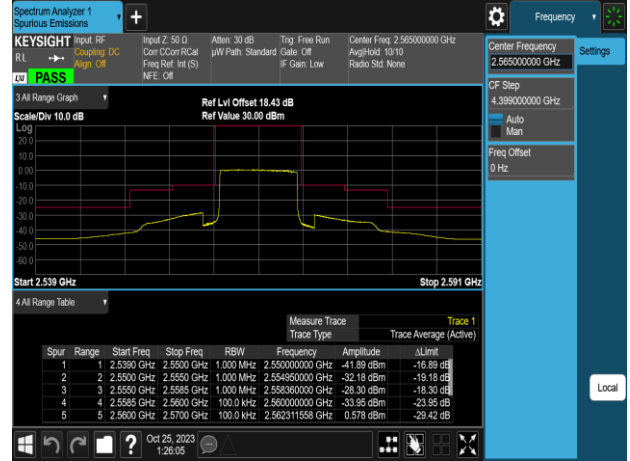

Emission
Mask Band7 15MHz QPSK RB1 0 CH20825

Emission
Mask Band7 10MHz QPSK RB50 0 CH21400