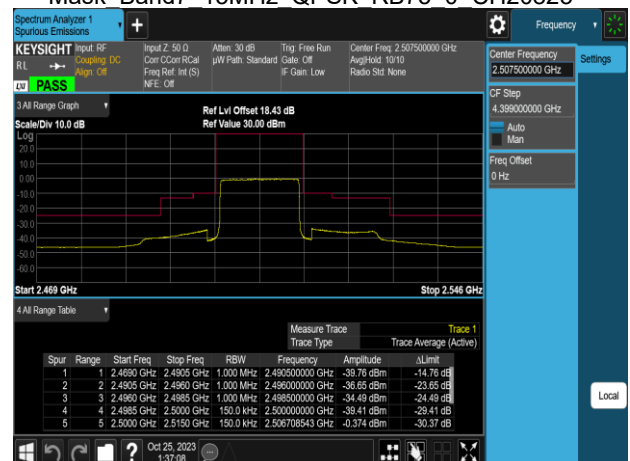

Emission
Mask Band7 10MHz QPSK RB50 0 CH21100

Emission
Mask Band7 15MHz QPSK RB1 0 CH21100

Report No.: TMWK2310003861KR

Emission
Mask Band7 15MHz QPSK RB1 0 CH21375

Emission
Mask Band7 15MHz QPSK RB1 74 CH21375

Emission
Mask Band7 15MHz QPSK RB1 74 CH20825

Emission
Mask Band7 15MHz QPSK RB75 0 CH20825

Emission
Mask Band7 15MHz QPSK RB1 74 CH21100

Emission
Mask Band7 15MHz QPSK RB75 0 CH21100