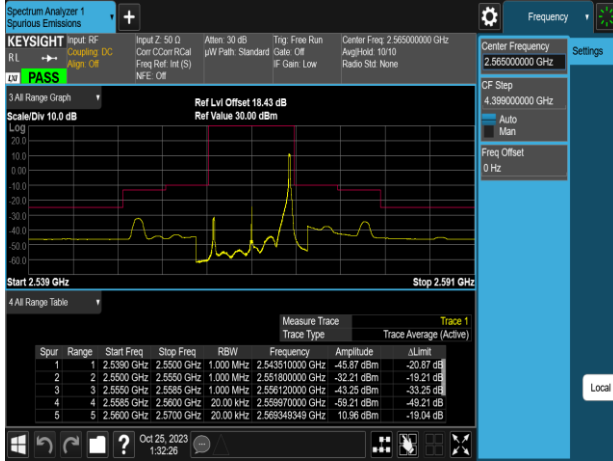

Emission
Mask Band7 10MHz QPSK RB50 0 CH20800

Report No.: TMWK2310003861KR

Emission
Mask Band7 10MHz QPSK RB1 49 CH21400