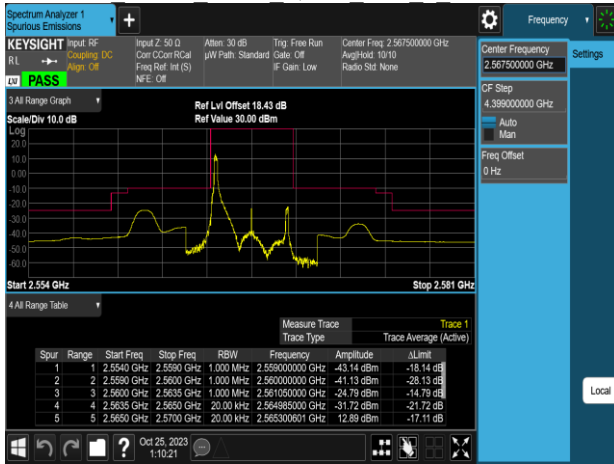

Emission
Mask Band7 5MHz QPSK RB1 24 CH20775

Report No.: TMWK2310003861KR

Emission
Mask Band7 5MHz QPSK RB1 0 CH21425