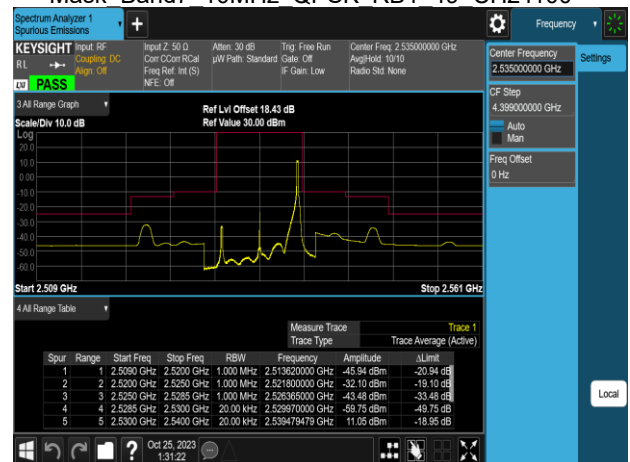

Emission
Mask Band7 10MHz QPSK RB1 0 CH21400

Emission
Mask Band7 10MHz QPSK RB1 0 CH20800

Emission
Mask Band7 10MHz QPSK RB1 49 CH20800

Emission
Mask Band7 10MHz QPSK RB1 0 CH21100

Emission
Mask Band7 10MHz QPSK RB1 49 CH21100