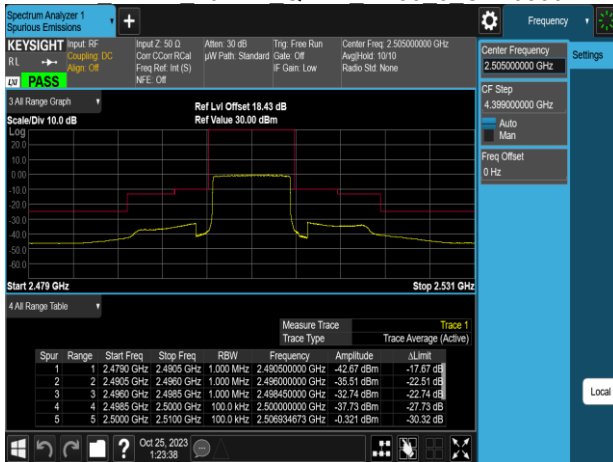

Report No.: TMWK2310003861KR

Emission
Mask Band7 10MHz QPSK RB1 49 CH21400

Emission
Mask Band7 10MHz QPSK RB50 0 CH21400

Emission
Mask Band7 10MHz QPSK RB50 0 CH20800

Emission
Mask Band7 15MHz QPSK RB1 0 CH20825