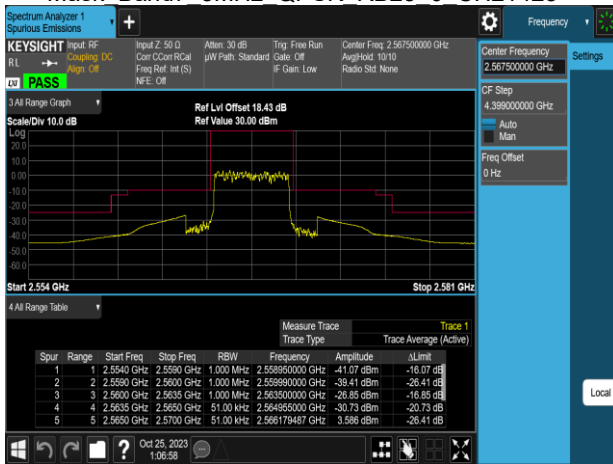

Emission
Mask Band7 5MHz QPSK RB25 0 CH20775

Emission
Mask Band7 5MHz QPSK RB1 24 CH21100

Emission
Mask Band7 5MHz QPSK RB25 0 CH21100

Report No.: TMWK2310003861KR

Emission
Mask Band7 5MHz QPSK RB25 0 CH21425