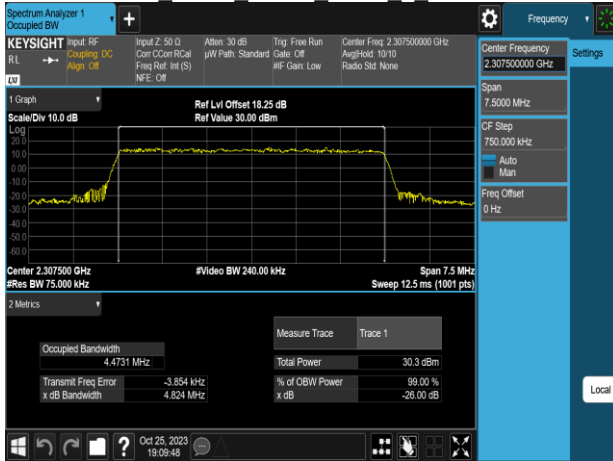

Band40 5MHz QPSK RB25 0 CH38750

Report No.: TMWK2310003861KR

Band40 5MHz QPSK RB25 0 CH38725