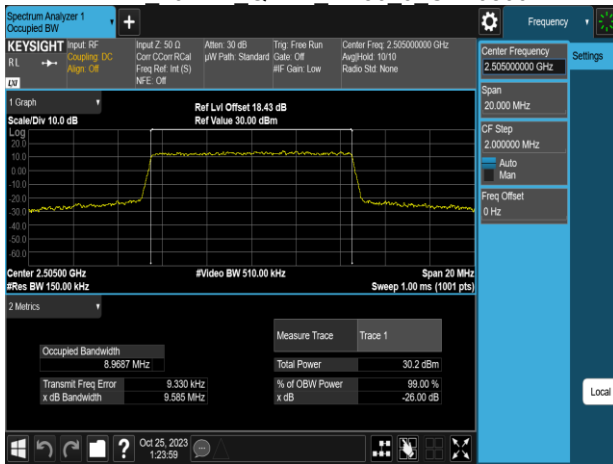

Band7 10MHz QPSK RB50 0 CH21100

Report No.: TMWK2310003861KR

Band7 10MHz QPSK RB50 0 CH20800