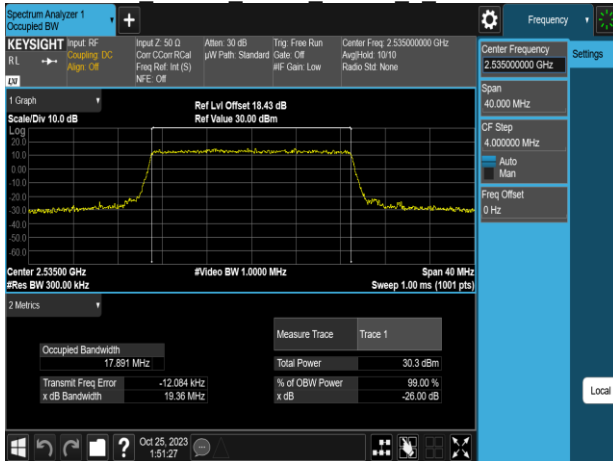

Band7 20MHz QPSK RB100_0 CH21350

Band7 20MHz QPSK RB100_0 CH21100