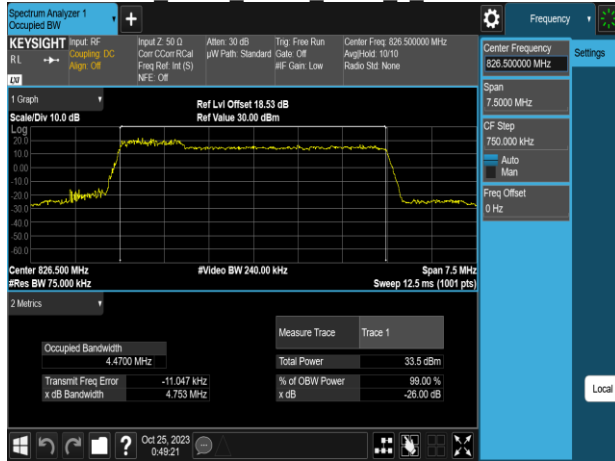

Band5 5MHz QPSK RB25_0 CH20525

Report No.: TMWK2310003861KR

Band5 5MHz QPSK RB25_0 CH20425