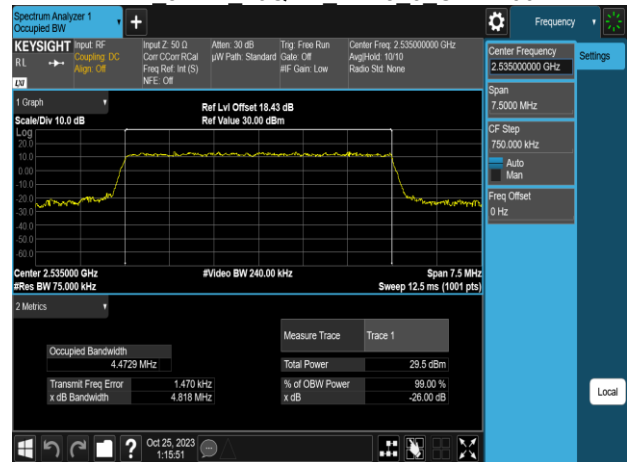

Report No.: TMWK2310003861KR

Band7 5MHz QPSK RB25 0 CH20775

Band7 5MHz 16QAM RB25 0 CH20775

Band7 5MHz QPSK RB25 0 CH21100

Band7 5MHz 16QAM RB25 0 CH21100

Band7 5MHz QPSK RB25 0 CH21425

Band7 5MHz 16QAM RB25 0 CH21425