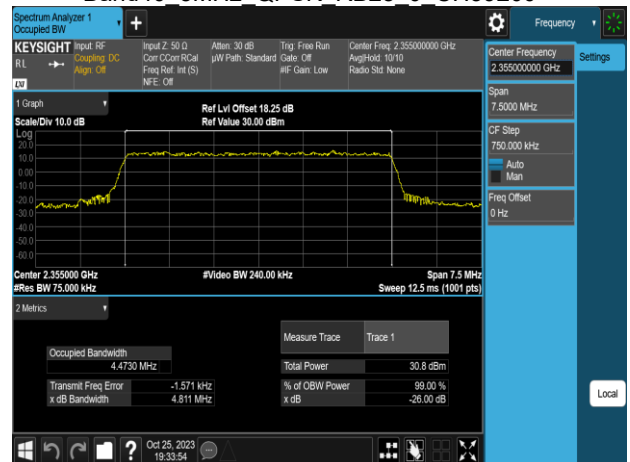

Report No.: TMWK2310003861KR

Band40 5MHz QPSK RB25 0 CH38725

Band40 5MHz QPSK RB25 0 CH39175

Band40 5MHz QPSK RB25 0 CH38750

Band40 5MHz QPSK RB25 0 CH39200

Band40 5MHz QPSK RB25 0 CH38775

Band40 5MHz QPSK RB25 0 CH39225