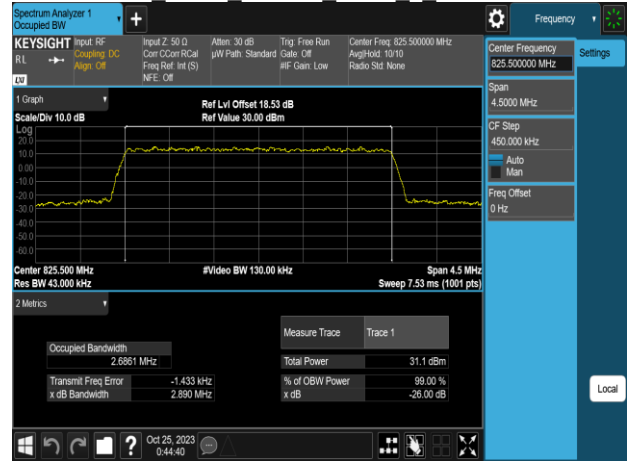

Band5 3MHz 16QAM RB15_0 CH20525

Band5 3MHz 16QAM RB15_0 CH20415