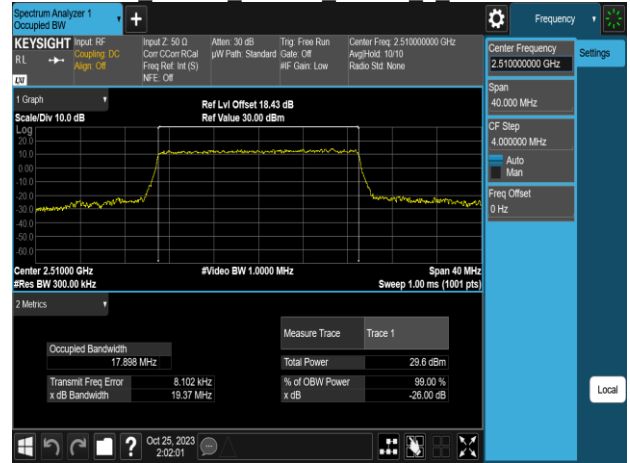

Band7 20MHz 16QAM RB100_0 CH21100

Band7 20MHz 16QAM RB100_0 CH20850