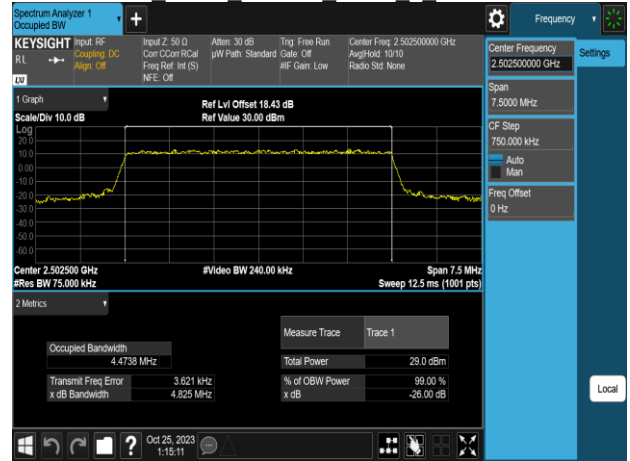

Band7 5MHz 16QAM RB25 0 CH21100

Band7 5MHz 16QAM RB25 0 CH20775