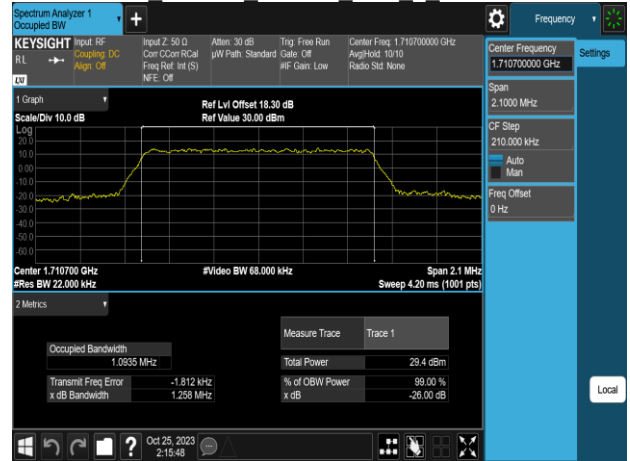

Band40 10MHz QPSK RB50 0 CH38750

Band40 10MHz 16QAM RB50 0 CH38750

Band40 10MHz QPSK RB50 0 CH39200

Band40 10MHz 16QAM RB50 0 CH39200

Report No.: TMWK2310003861KR

Band66 1.4MHz QPSK RB6 0 CH131979

Band66 1.4MHz 16QAM RB6 0 CH131979