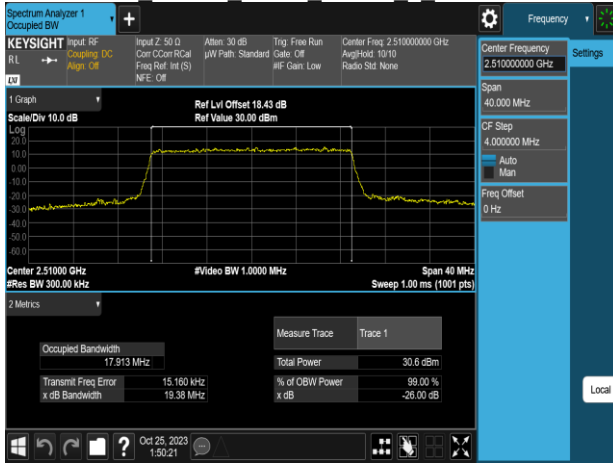

Band7 20MHz QPSK RB100_0 CH21100

Report No.: TMWK2310003861KR

Band7 20MHz QPSK RB100_0 CH20850