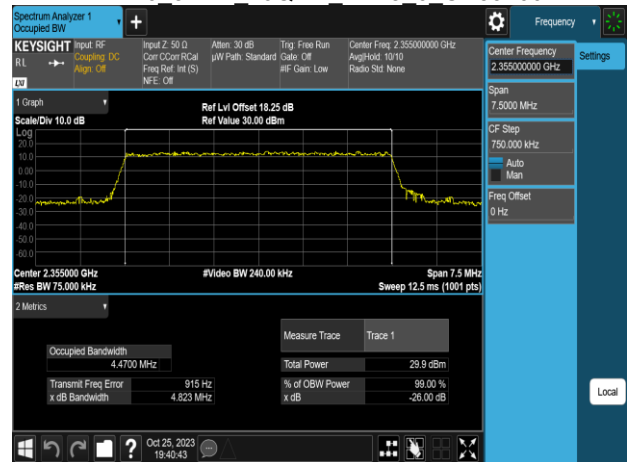

Report No.: TMWK2310003861KR

Band40 5MHz 16QAM RB25\_0 CH38725

Band40 5MHz 16QAM RB25\_0 CH39175

Band40 5MHz 16QAM RB25\_0 CH38750

Band40 5MHz 16QAM RB25\_0 CH39200

Band40 5MHz 16QAM RB25\_0 CH38775

Band40 5MHz 16QAM RB25\_0 CH39225