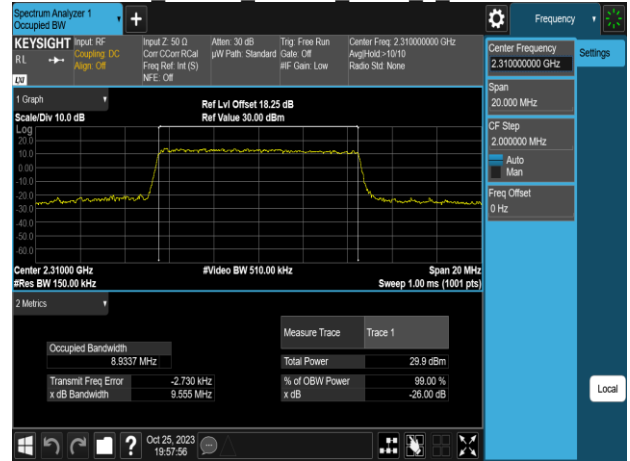

Band40 10MHz 16QAM RB50 0 CH39200

Band40 10MHz 16QAM RB50 0 CH38750