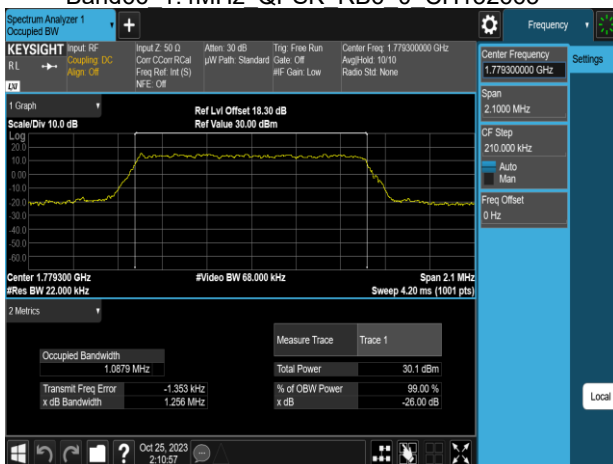

Band66 1.4MHz QPSK RB6 0 CH132665