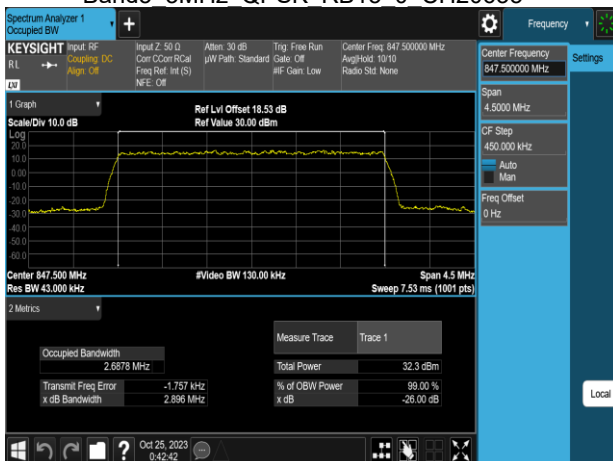

Report No.: TMWK2310003861KR

Band5 3MHz QPSK RB15\_0 CH20415

Band5 3MHz 16QAM RB15\_0 CH20415

Band5 3MHz QPSK RB15\_0 CH20525

Band5 3MHz 16QAM RB15\_0 CH20525

Band5 3MHz QPSK RB15\_0 CH20635

Band5 3MHz 16QAM RB15\_0 CH20635