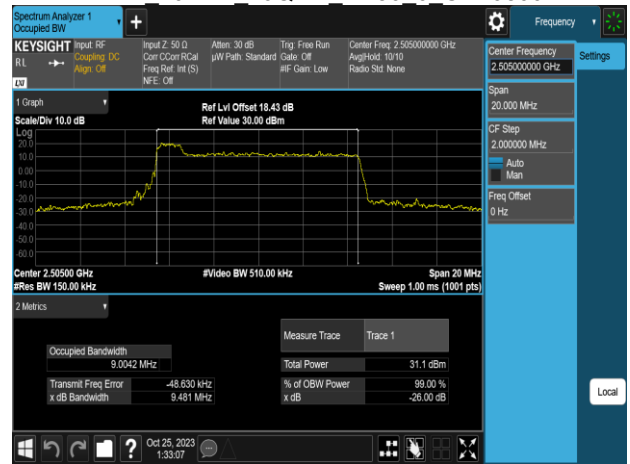

Band7 10MHz 16QAM RB50 0 CH21100

Band7 10MHz 16QAM RB50 0 CH20800