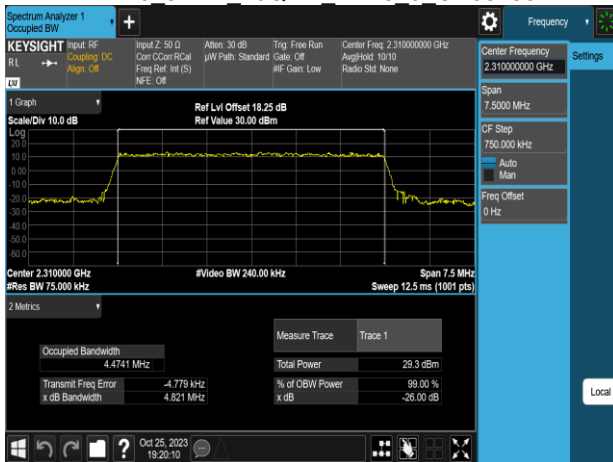

Report No.: TMWK2310003861KR

Band40 5MHz 16QAM RB25\_0 CH38725

Band40 5MHz 16QAM RB25\_0 CH39175

Band40 5MHz 16QAM RB25\_0 CH38750

Band40 5MHz 16QAM RB25\_0 CH39200

Band40 5MHz 16QAM RB25\_0 CH38775

Band40 5MHz 16QAM RB25\_0 CH39225