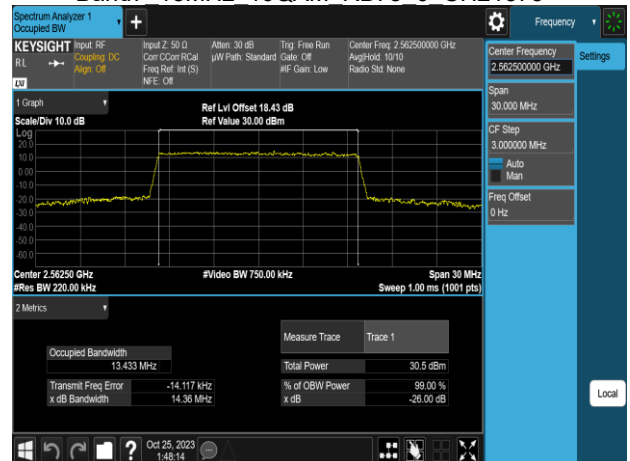

Band7 15MHz QPSK RB75 0 CH20825

Band7 15MHz 16QAM RB75 0 CH20825

Band7 15MHz QPSK RB75 0 CH21100

Band7 15MHz 16QAM RB75 0 CH21100

Band7 15MHz QPSK RB75 0 CH21375

Band7 15MHz 16QAM RB75 0 CH21375

Report No.: TMWK2310003861KR