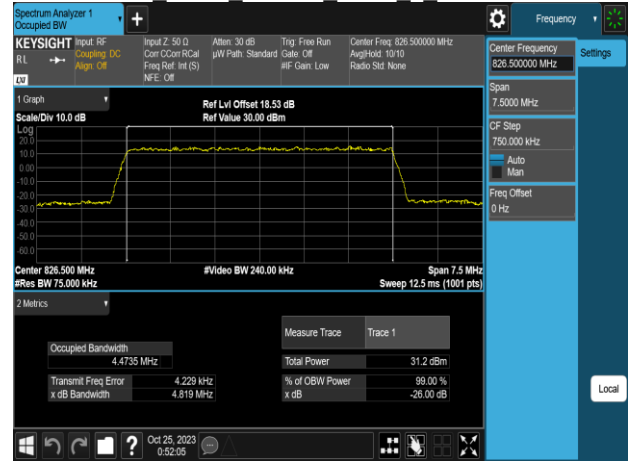

Band5 5MHz 16QAM RB25_0 CH20525

Band5 5MHz 16QAM RB25_0 CH20425