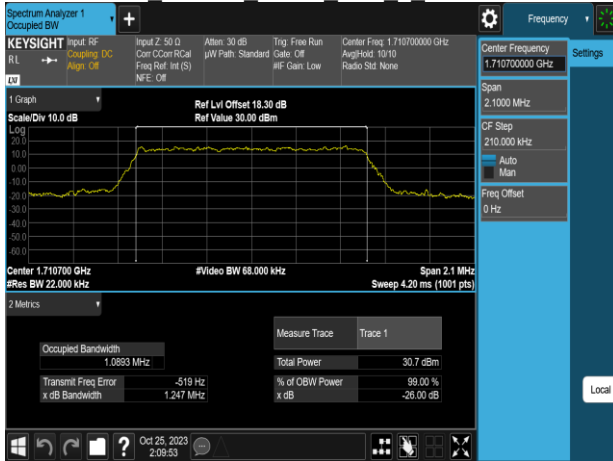

Band40 10MHz QPSK RB50 0 CH38750

Band40 10MHz 16QAM RB50 0 CH38750

Band40 10MHz QPSK RB50 0 CH39200

Band40 10MHz 16QAM RB50 0 CH39200

Report No.: TMWK2310003861KR

Band66 1.4MHz QPSK RB6 0 CH131979

Band66 1.4MHz 16QAM RB6 0 CH131979