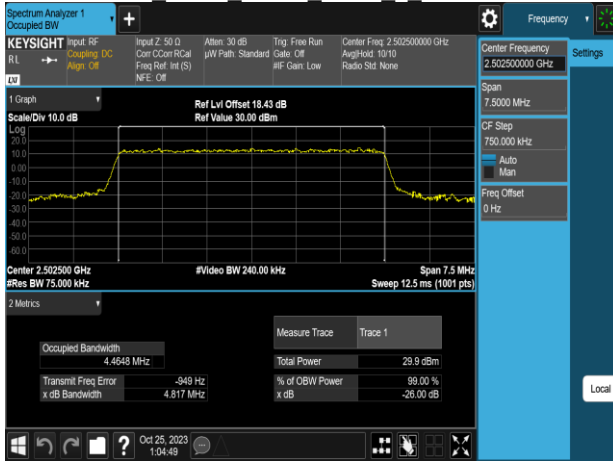

Band7 5MHz QPSK RB25 0 CH21100

Report No.: TMWK2310003861KR

Band7 5MHz QPSK RB25 0 CH20775