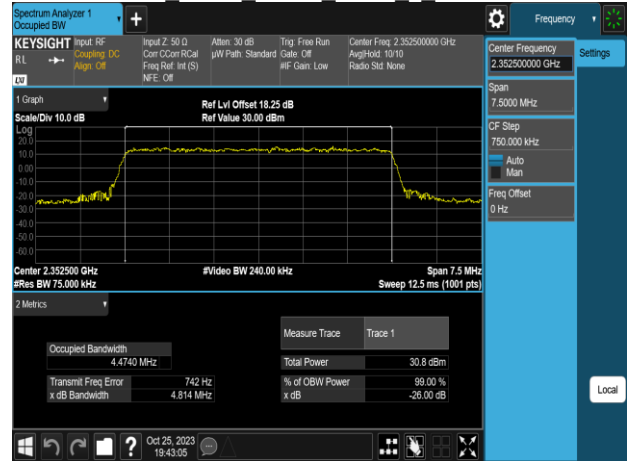

Band40 5MHz QPSK RB25 0 CH39200

Band40 5MHz QPSK RB25 0 CH39175