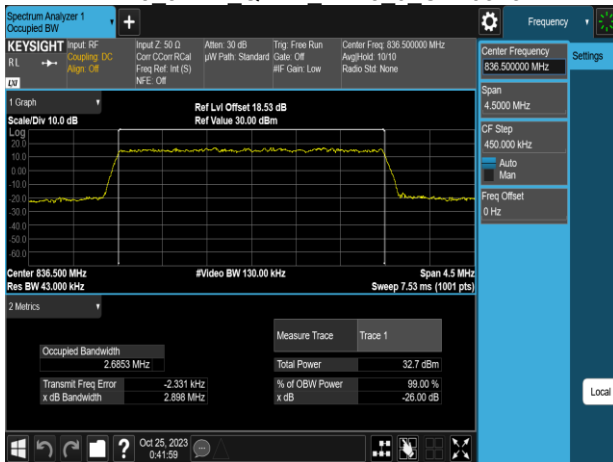

Report No.: TMWK2310003861KR

Band5 3MHz QPSK RB15\_0 CH20415

Band5 3MHz 16QAM RB15\_0 CH20415

Band5 3MHz QPSK RB15\_0 CH20525

Band5 3MHz 16QAM RB15\_0 CH20525

Band5 3MHz QPSK RB15\_0 CH20635

Band5 3MHz 16QAM RB15\_0 CH20635