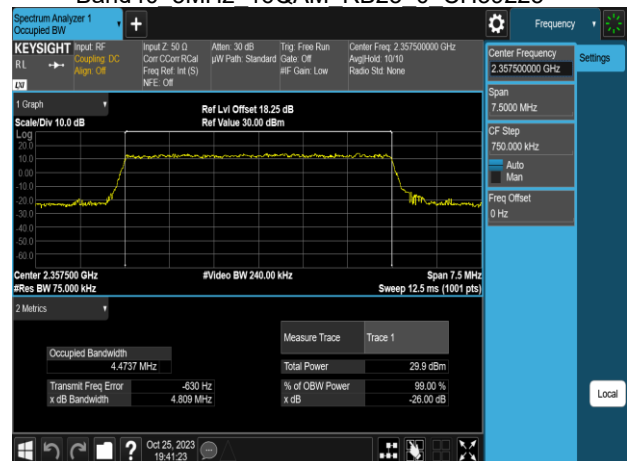

Report No.: TMWK2310003861KR

Band40 5MHz 16QAM RB25\_0 CH38725

Band40 5MHz 16QAM RB25\_0 CH39175

Band40 5MHz 16QAM RB25\_0 CH38750

Band40 5MHz 16QAM RB25\_0 CH39200

Band40 5MHz 16QAM RB25\_0 CH38775

Band40 5MHz 16QAM RB25\_0 CH39225