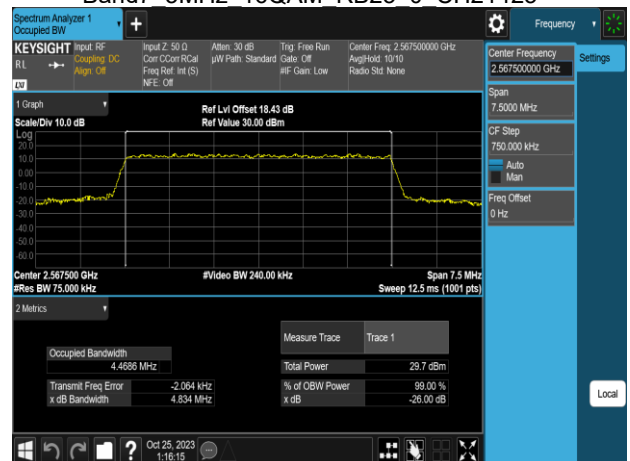

Report No.: TMWK2310003861KR

Band7 5MHz QPSK RB25 0 CH20775

Band7 5MHz 16QAM RB25 0 CH20775

Band7 5MHz QPSK RB25 0 CH21100

Band7 5MHz 16QAM RB25 0 CH21100

Band7 5MHz QPSK RB25 0 CH21425

Band7 5MHz 16QAM RB25 0 CH21425