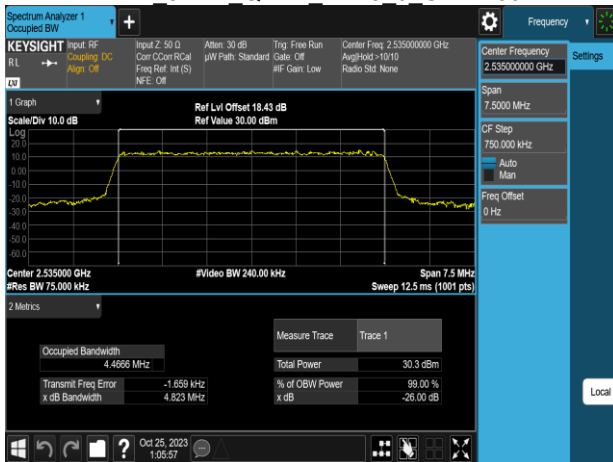

Report No.: TMWK2310003861KR

Band7 5MHz QPSK RB25 0 CH20775

Band7 5MHz 16QAM RB25 0 CH20775

Band7 5MHz QPSK RB25 0 CH21100

Band7 5MHz 16QAM RB25 0 CH21100

Band7 5MHz QPSK RB25 0 CH21425

Band7 5MHz 16QAM RB25 0 CH21425