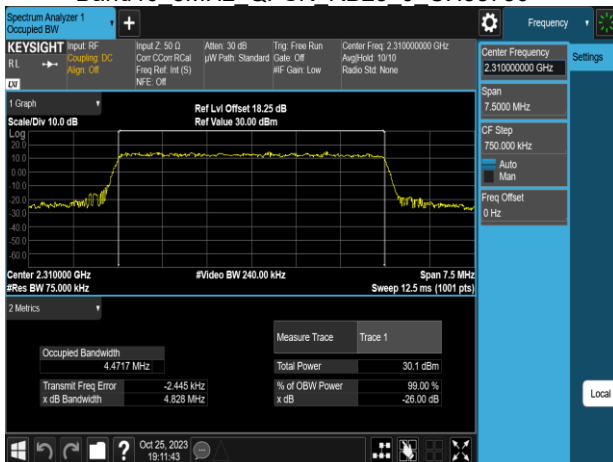

Report No.: TMWK2310003861KR

Band40 5MHz QPSK RB25 0 CH38725

Band40 5MHz QPSK RB25 0 CH39175

Band40 5MHz QPSK RB25 0 CH38750

Band40 5MHz QPSK RB25 0 CH39200

Band40 5MHz QPSK RB25 0 CH38775

Band40 5MHz QPSK RB25 0 CH39225