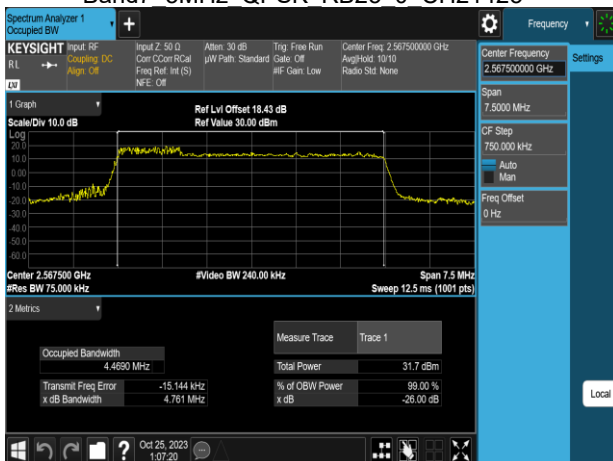

Report No.: TMWK2310003861KR

Band7 5MHz QPSK RB25 0 CH20775

Band7 5MHz 16QAM RB25 0 CH20775

Band7 5MHz QPSK RB25 0 CH21100

Band7 5MHz 16QAM RB25 0 CH21100

Band7 5MHz QPSK RB25 0 CH21425

Band7 5MHz 16QAM RB25 0 CH21425