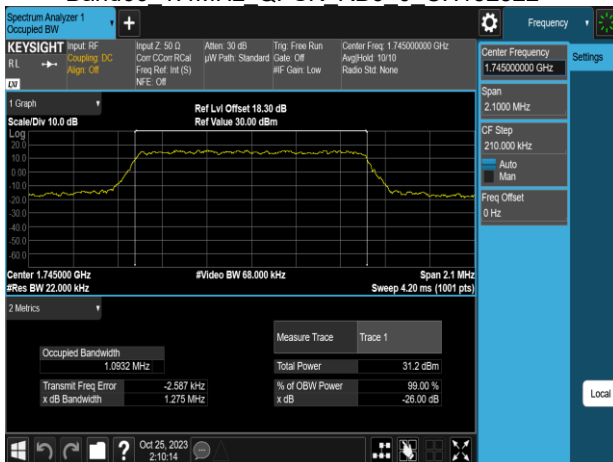

Band66 1.4MHz QPSK RB6 0 CH132665

Band66 1.4MHz QPSK RB6 0 CH132322