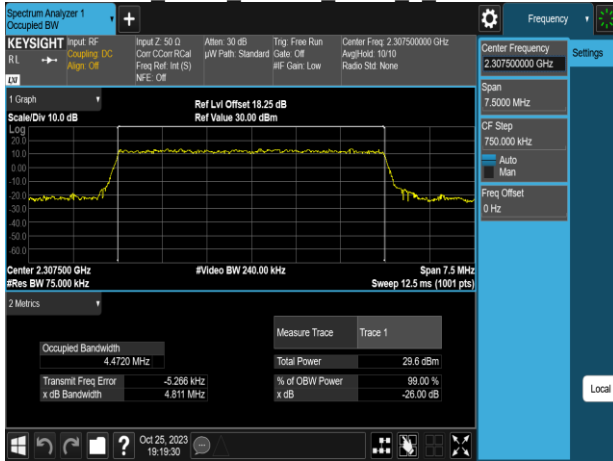

Band40 5MHz 16QAM RB25_0 CH38750

Report No.: TMWK2310003861KR

Band40 5MHz 16QAM RB25_0 CH38725