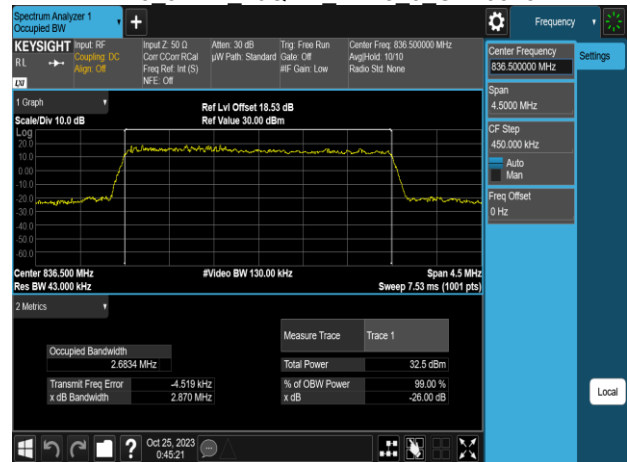

Report No.: TMWK2310003861KR

Band5 3MHz QPSK RB15\_0 CH20415

Band5 3MHz 16QAM RB15\_0 CH20415

Band5 3MHz QPSK RB15\_0 CH20525

Band5 3MHz 16QAM RB15\_0 CH20525

Band5 3MHz QPSK RB15\_0 CH20635

Band5 3MHz 16QAM RB15\_0 CH20635