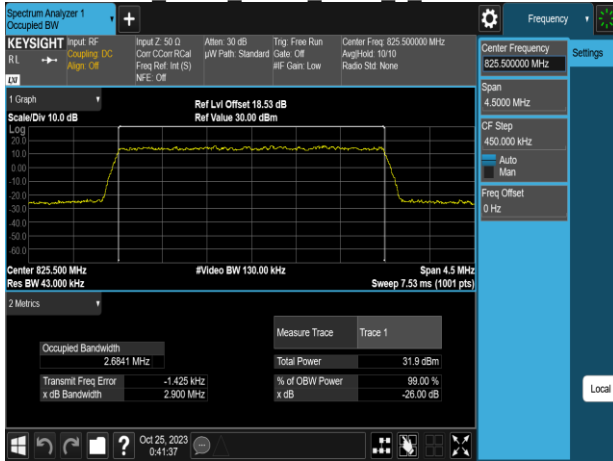

Band5 3MHz QPSK RB15_0 CH20525

Report No.: TMWK2310003861KR

Band5 3MHz QPSK RB15_0 CH20415