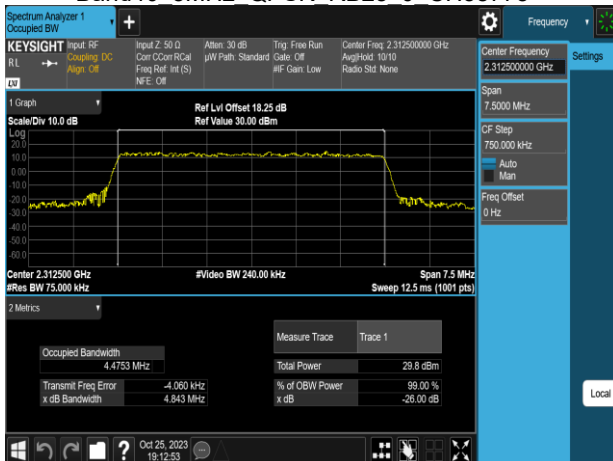

Report No.: TMWK2310003861KR

Band40 5MHz QPSK RB25 0 CH38725

Band40 5MHz QPSK RB25 0 CH39175

Band40 5MHz QPSK RB25 0 CH38750

Band40 5MHz QPSK RB25 0 CH39200

Band40 5MHz QPSK RB25 0 CH38775

Band40 5MHz QPSK RB25 0 CH39225