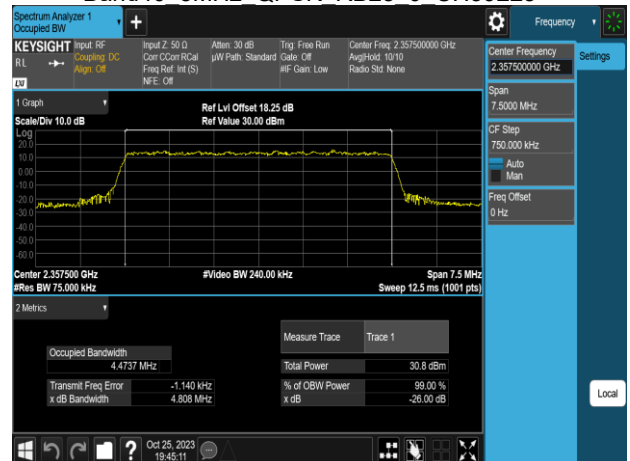

Report No.: TMWK2310003861KR

Band40 5MHz QPSK RB25 0 CH38725

Band40 5MHz QPSK RB25 0 CH39175

Band40 5MHz QPSK RB25 0 CH38750

Band40 5MHz QPSK RB25 0 CH39200

Band40 5MHz QPSK RB25 0 CH38775

Band40 5MHz QPSK RB25 0 CH39225