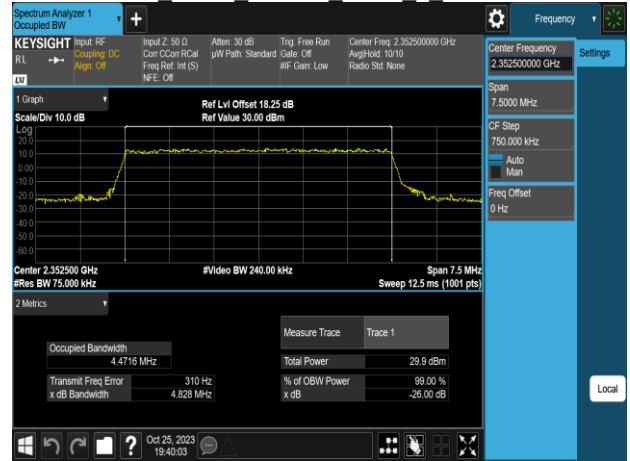

Band40 5MHz 16QAM RB25_0 CH39200

Band40 5MHz 16QAM RB25_0 CH39175