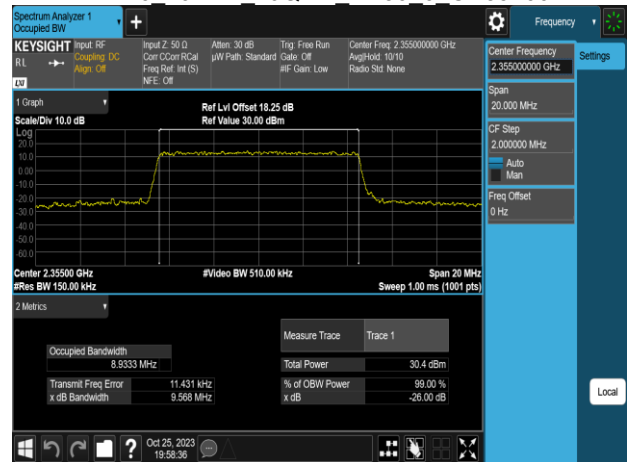

Band40 10MHz QPSK RB50 0 CH38750

Band40 10MHz 16QAM RB50 0 CH38750

Band40 10MHz QPSK RB50 0 CH39200

Band40 10MHz 16QAM RB50 0 CH39200

Report No.: TMWK2310003861KR

Band66 1.4MHz QPSK RB6 0 CH131979

Band66 1.4MHz 16QAM RB6 0 CH131979