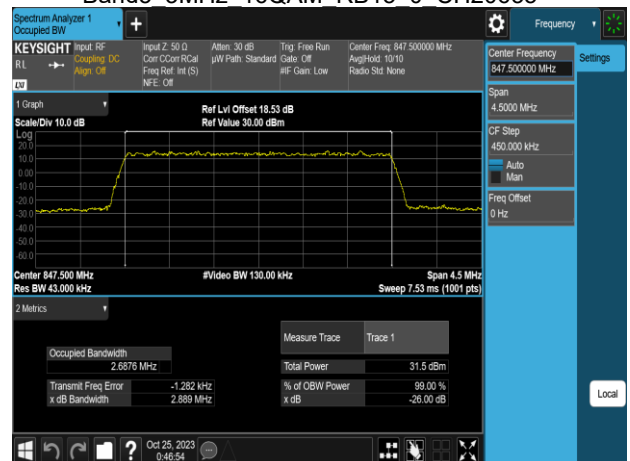

Report No.: TMWK2310003861KR

Band5 3MHz QPSK RB15\_0 CH20415

Band5 3MHz 16QAM RB15\_0 CH20415

Band5 3MHz QPSK RB15\_0 CH20525

Band5 3MHz 16QAM RB15\_0 CH20525

Band5 3MHz QPSK RB15\_0 CH20635

Band5 3MHz 16QAM RB15\_0 CH20635