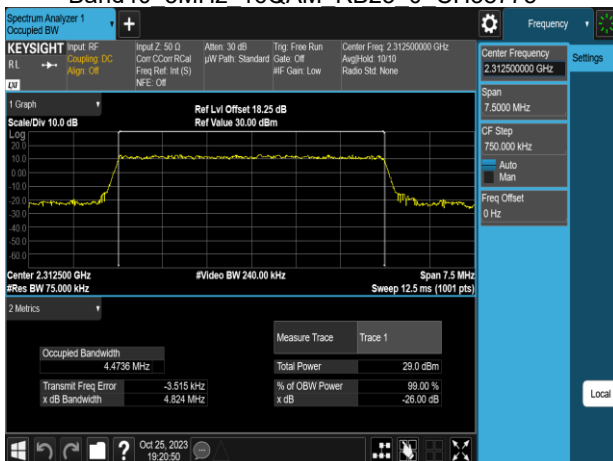

Report No.: TMWK2310003861KR

Band40 5MHz 16QAM RB25\_0 CH38725

Band40 5MHz 16QAM RB25\_0 CH39175

Band40 5MHz 16QAM RB25\_0 CH38750

Band40 5MHz 16QAM RB25\_0 CH39200

Band40 5MHz 16QAM RB25\_0 CH38775

Band40 5MHz 16QAM RB25\_0 CH39225