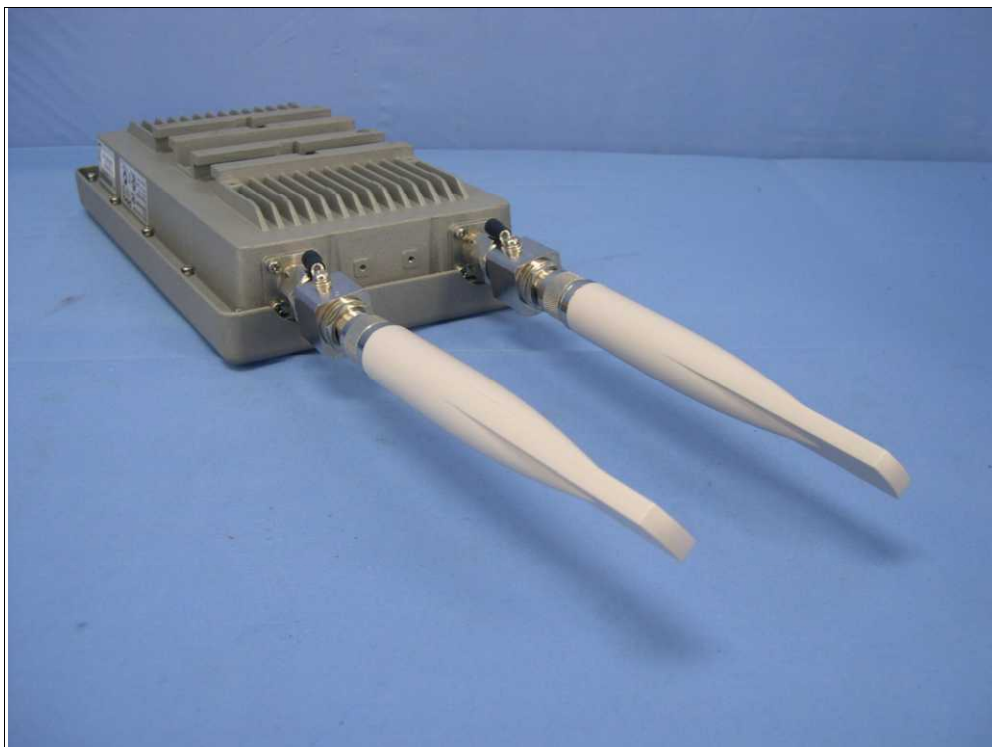

For POE Model No.: EBU-101-T2 LF

For Adapter Model No.: VEG40C-480-AA

For Adapter Model No.: TG-4201-48V-IV

For Adapter Model No.: TG-6001-48V

For Antenna Model No.: ANT24-1202

For Antenna Model No.: ANT24-2100

For Antenna Model No.: WSS005

For Antenna Model No.: SAA04-220080