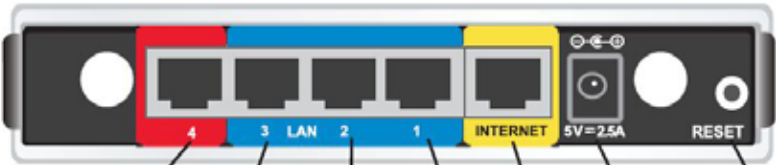

D-Link®

Model: DIR-615

Broadband Modem
Power Receptor Button
Reset Button

Default router settings:
IP: 192.168.0.1
Username = "admin"
Password = "" (leave the field blank)

LED Indicators

Power: Solid Green (Connected)
Internet: Solid Green (Connected)
Blinking Green (Traffic)
Wireless: Solid Green (Radio ON)
Blinking Green (Traffic)
Network: Solid Green (Connected)
Blinking Green (Traffic)

FC CE !

Polarity
Input:
5V/2.5A

FCC ID: KA2DIR615G1

This device complies with part 15 of the FCC Rules. Operation is subject to the following two conditions:

- (1) This device may not cause harmful interference.
- (2) This device must accept any interference received, including interference that may cause undesired operations.