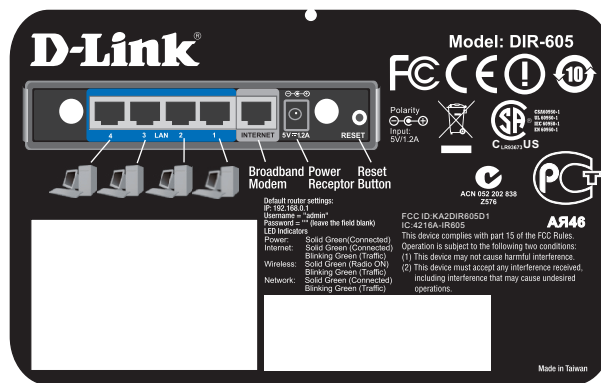

79.5mm

49.5mm

D-Link

Model: DIR-605

FCC CE 10

Broadband Modem
Power Receptor Button
Reset Button

Default router settings:
IP: 192.168.1.1
Username: admin
Password: admin (with the field blank)
Ethernet: 10/100Mbps
Power: Solid Green (Connected)
Ethernet: Solid Green (Connected)
Wireless: Blinking Green (Traffic)
Network: Solid Green (Connected)
Blinking Green (Traffic)

FCC ID: KA2DIR605D1
IC: 4218A1R605

XXXXXX

This device complies with part 15 of the FCC Rules. Operation is subject to the following two conditions:
(1) This device may not cause harmful interference.
(2) This device must accept any interference received, including interference that may cause undesired operation.