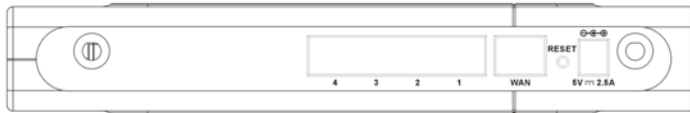

[ DI-614+ OUTLINE ]

2.4GHz wireless broadband router