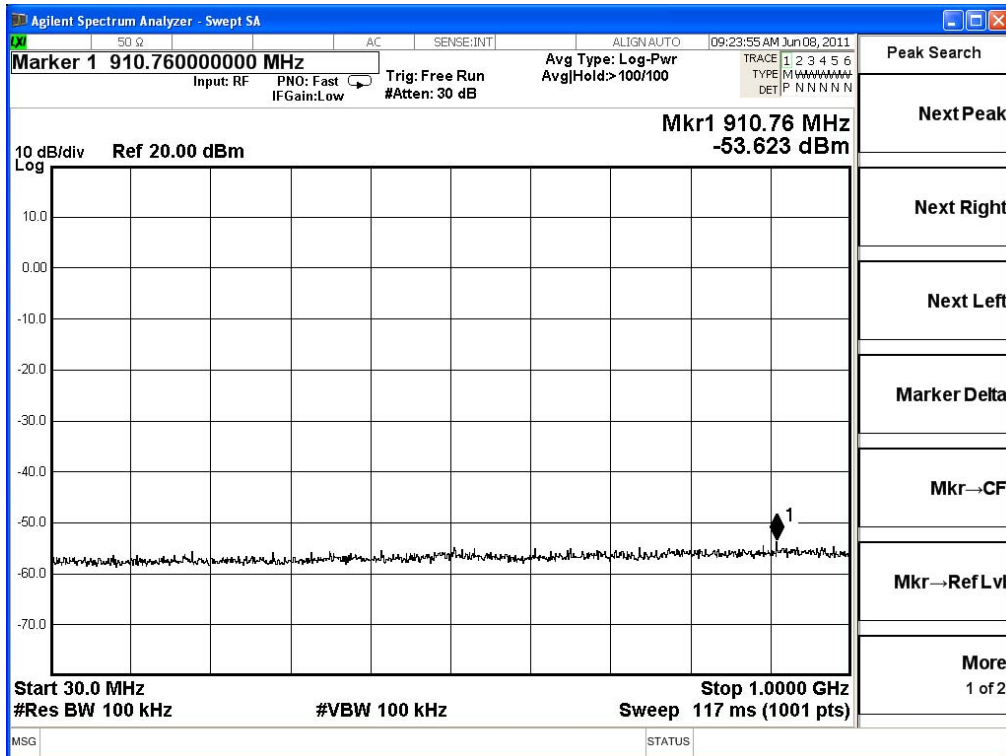

Product	Wireless N Day/Night Home Network Camera		
Test Item	RF antenna conducted test		
Test Mode	Transmit		
Date of Test	2011/06/03	Test Site	SR7

2412MHz (30MHz~1GHz)-802.11b

2412MHz (1GHz~8GHz)-802.11b