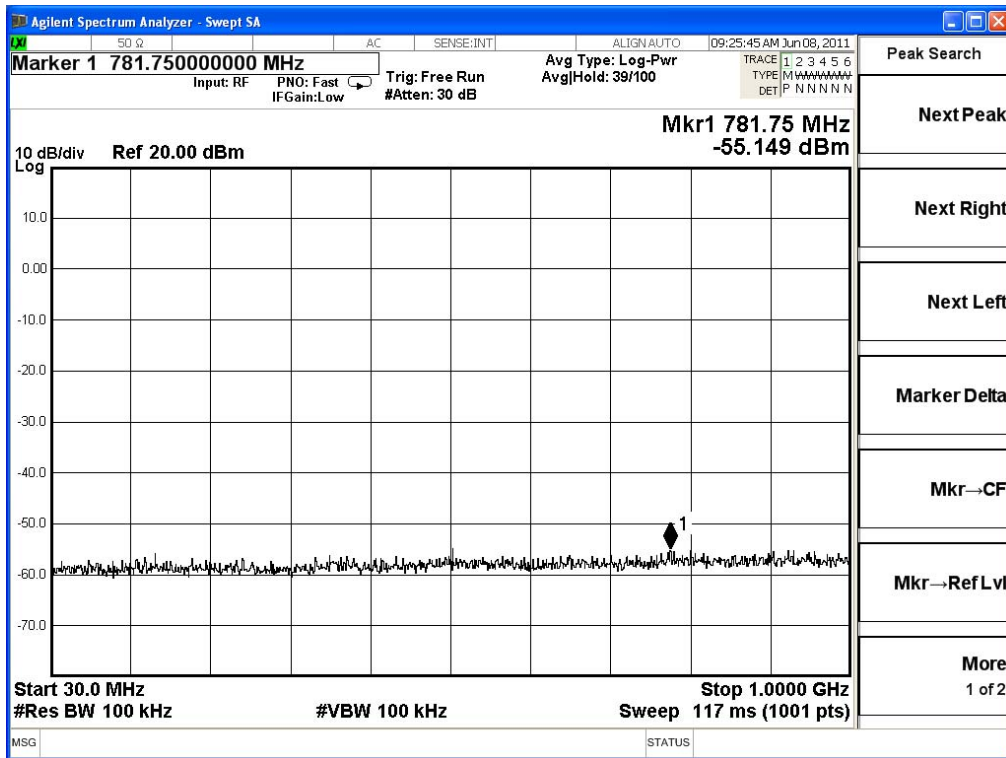

2462MHz (30MHz~1GHz)-802.11b