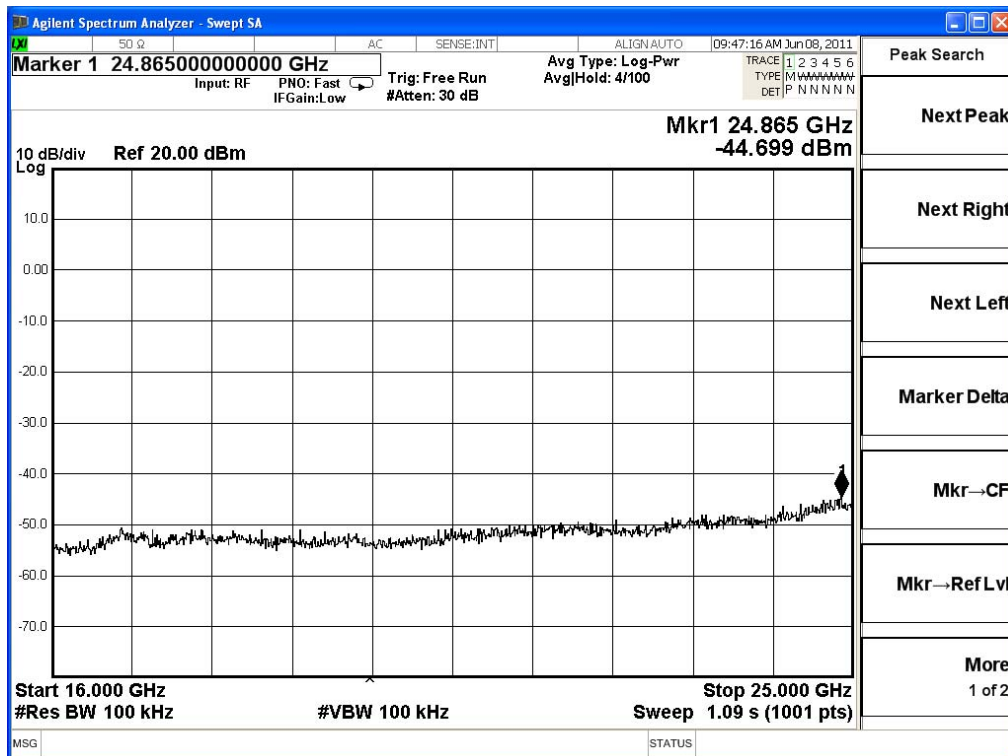

2412MHz (16GHz~25GHz)-802.11g