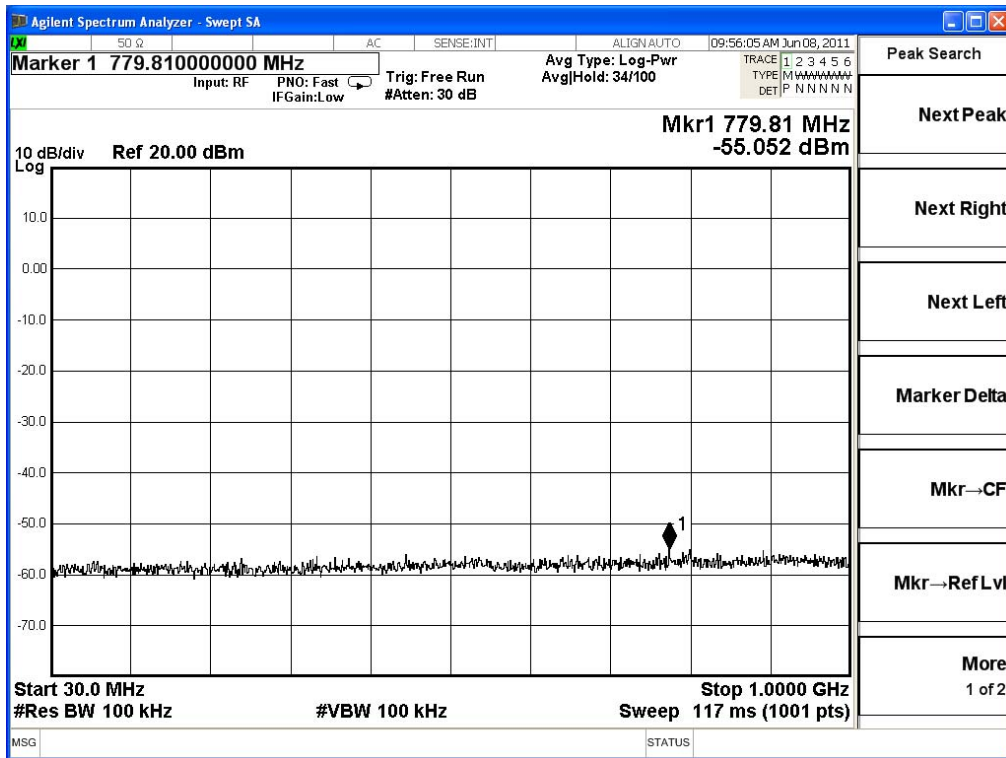

Product	Wireless N Day/Night Home Network Camera		
Test Item	RF antenna conducted test		
Test Mode	Transmit		
Date of Test	2011/06/03	Test Site	SR7

2412MHz (30MHz~1GHz)-802.11b

2412MHz (1GHz~8GHz)-802.11b

2412MHz (8GHz~16GHz)-802.11b

2412MHz (16GHz~25GHz)-802.11b

2462MHz (30MHz~1GHz)-802.11b

2462MHz (1GHz~8GHz)-802.11b

2462MHz (8GHz~16GHz)-802.11b

2462MHz (16GHz~25GHz)-802.11b

2412MHz (30MHz~1GHz)-802.11g

2412MHz (1GHz~8GHz)-802.11g