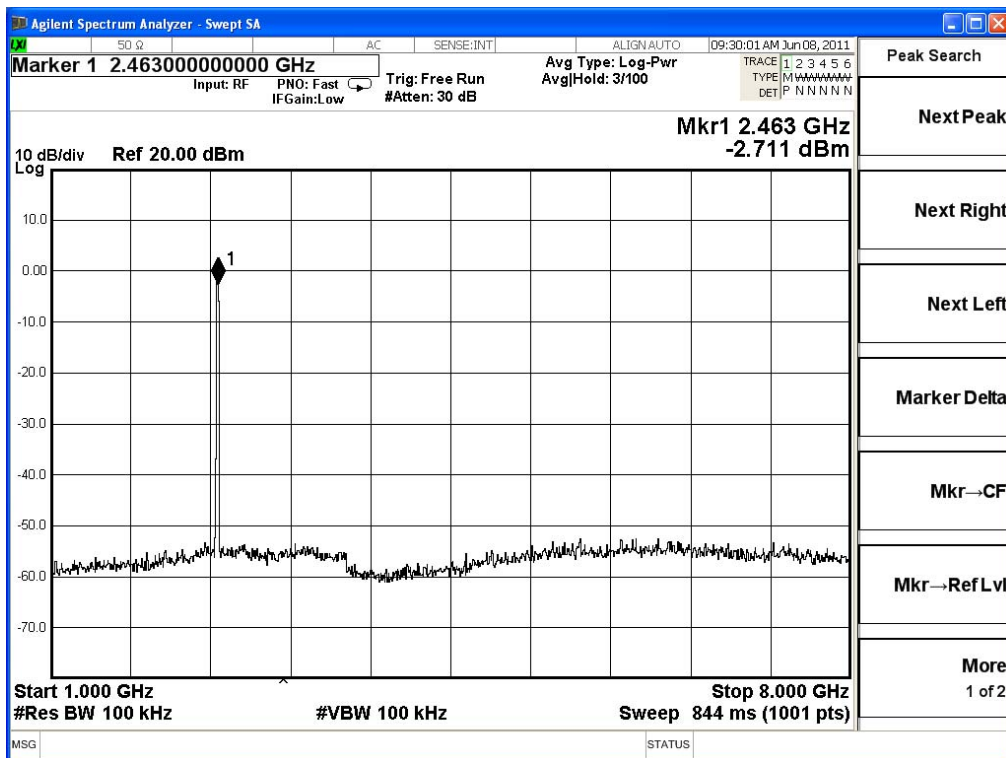

Product	Wireless N Day/Night Home Network Camera		
Test Item	RF antenna conducted test		
Test Mode	Transmit		
Date of Test	2011/06/03	Test Site	SR7

2412MHz (30MHz~1GHz)-802.11b

2412MHz (1GHz~8GHz)-802.11b

2412MHz (8GHz~16GHz)-802.11b

2412MHz (16GHz~25GHz)-802.11b

2462MHz (30MHz~1GHz)-802.11b

2462MHz (1GHz~8GHz)-802.11b

2462MHz (8GHz~16GHz)-802.11b

2462MHz (16GHz~25GHz)-802.11b

2412MHz (30MHz~1GHz)-802.11g

2412MHz (1GHz~8GHz)-802.11g