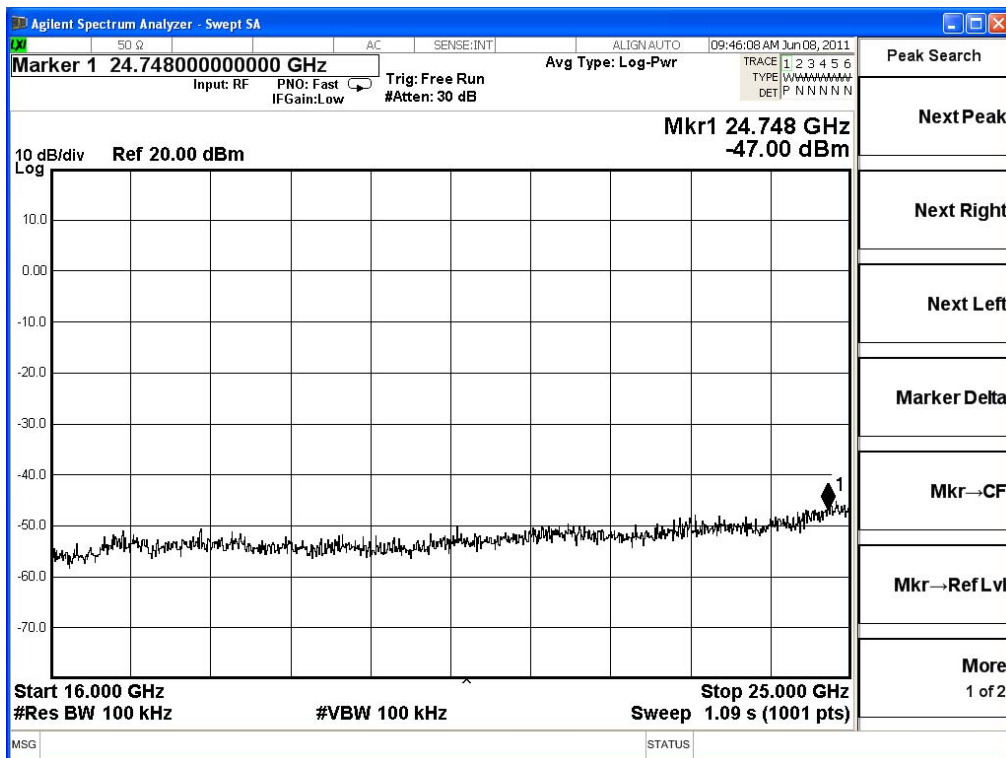

Product	Wireless N Day/Night Home Network Camera		
Test Item	RF antenna conducted test		
Test Mode	Transmit		
Date of Test	2011/06/03	Test Site	SR7

2412MHz (30MHz~1GHz)-802.11b

2412MHz (1GHz~8GHz)-802.11b

2412MHz (8GHz~16GHz)-802.11b

2412MHz (16GHz~25GHz)-802.11b

2462MHz (30MHz~1GHz)-802.11b

2462MHz (1GHz~8GHz)-802.11b

2462MHz (8GHz~16GHz)-802.11b

2462MHz (16GHz~25GHz)-802.11b

2412MHz (30MHz~1GHz)-802.11g

2412MHz (1GHz~8GHz)-802.11g