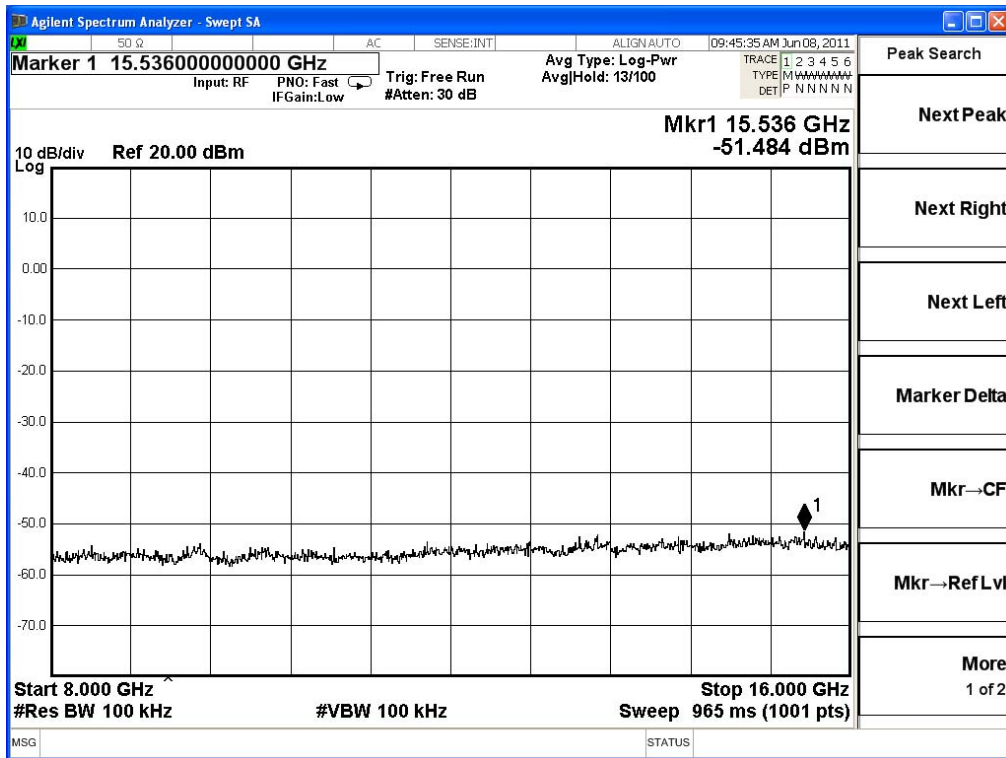

Product	Wireless N Day/Night Home Network Camera		
Test Item	RF antenna conducted test		
Test Mode	Transmit		
Date of Test	2011/06/03	Test Site	SR7

2412MHz (30MHz~1GHz)-802.11b

2412MHz (1GHz~8GHz)-802.11b

2412MHz (8GHz~16GHz)-802.11b

2412MHz (16GHz~25GHz)-802.11b

2462MHz (30MHz~1GHz)-802.11b

2462MHz (1GHz~8GHz)-802.11b

2462MHz (8GHz~16GHz)-802.11b

2462MHz (16GHz~25GHz)-802.11b

2412MHz (30MHz~1GHz)-802.11g

2412MHz (1GHz~8GHz)-802.11g