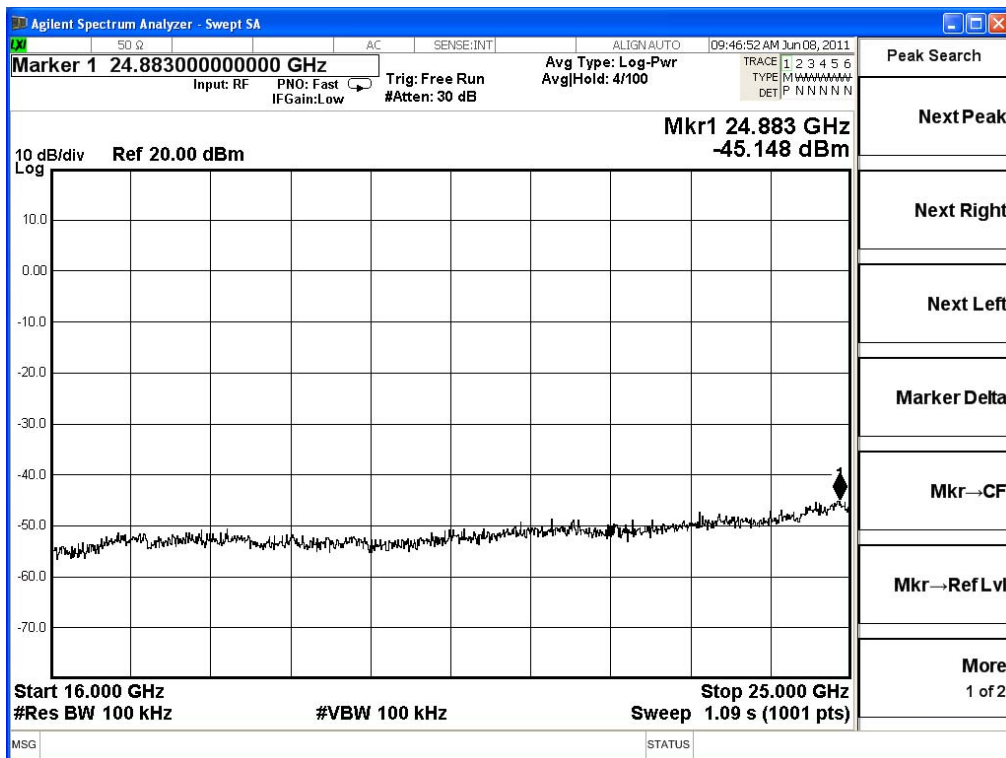

2412MHz (16GHz~25GHz)-802.11b