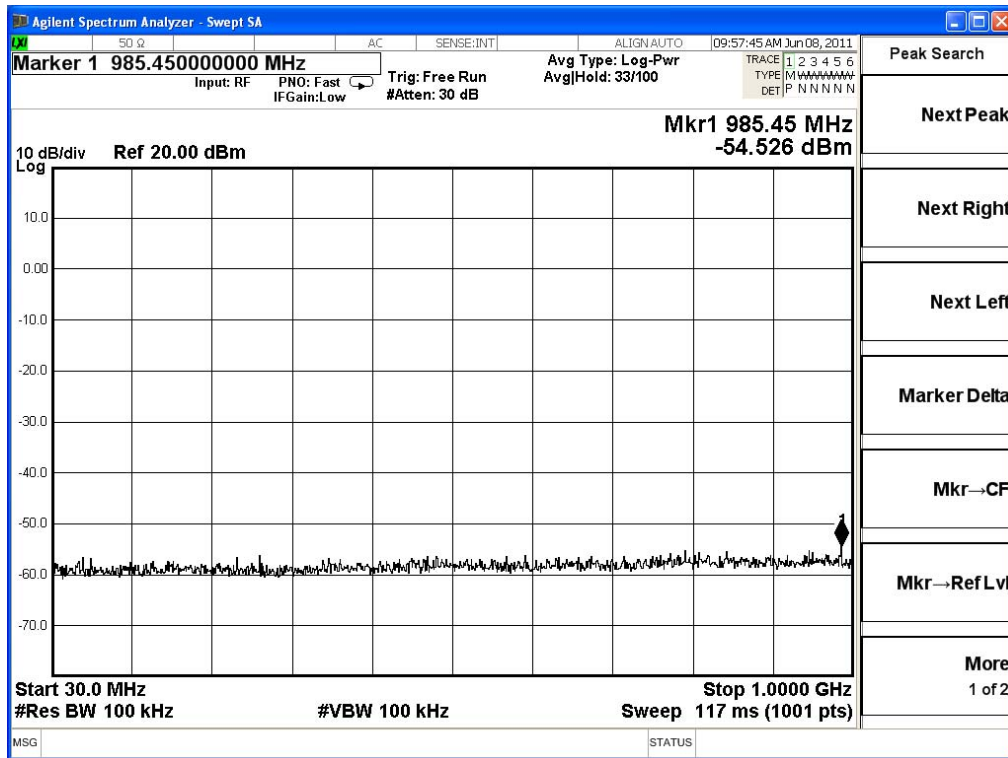

2412MHz (8GHz~16GHz)-802.11g

2412MHz (16GHz~25GHz)-802.11g

2462MHz (30MHz~1GHz)-802.11g

2462MHz (1GHz~8GHz)-802.11g

2462MHz (8GHz~16GHz)-802.11g

2462MHz (16GHz~25GHz)-802.11g

2412MHz (30MHz~1GHz)-802.11n(20MHz)