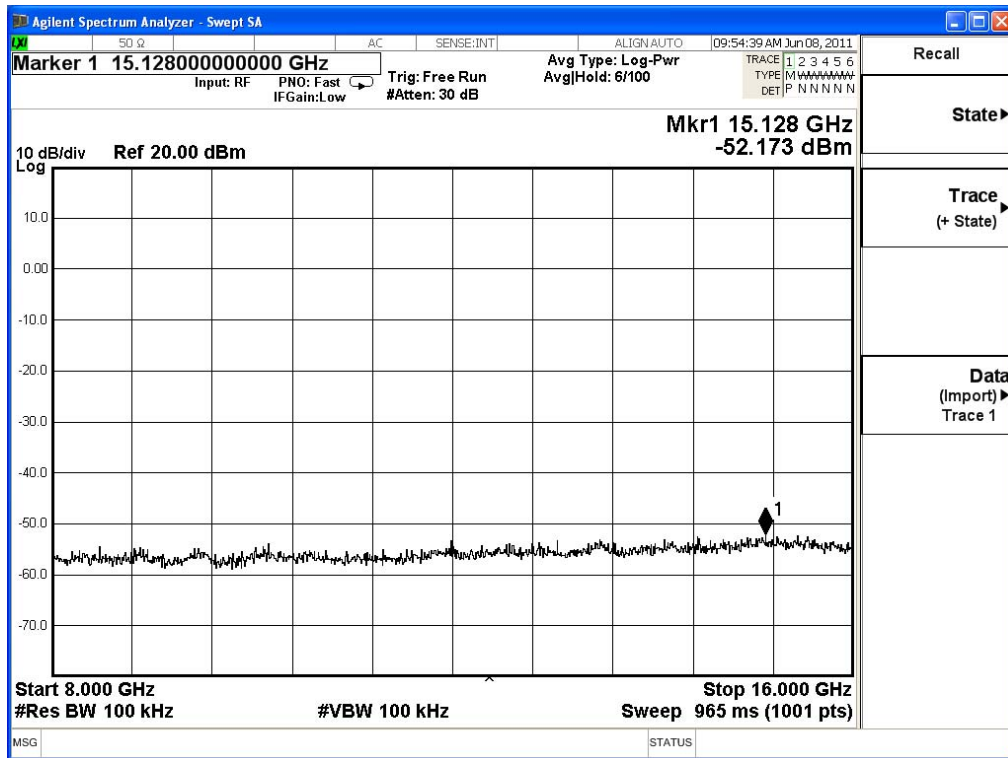

2412MHz (8GHz~16GHz)-802.11g