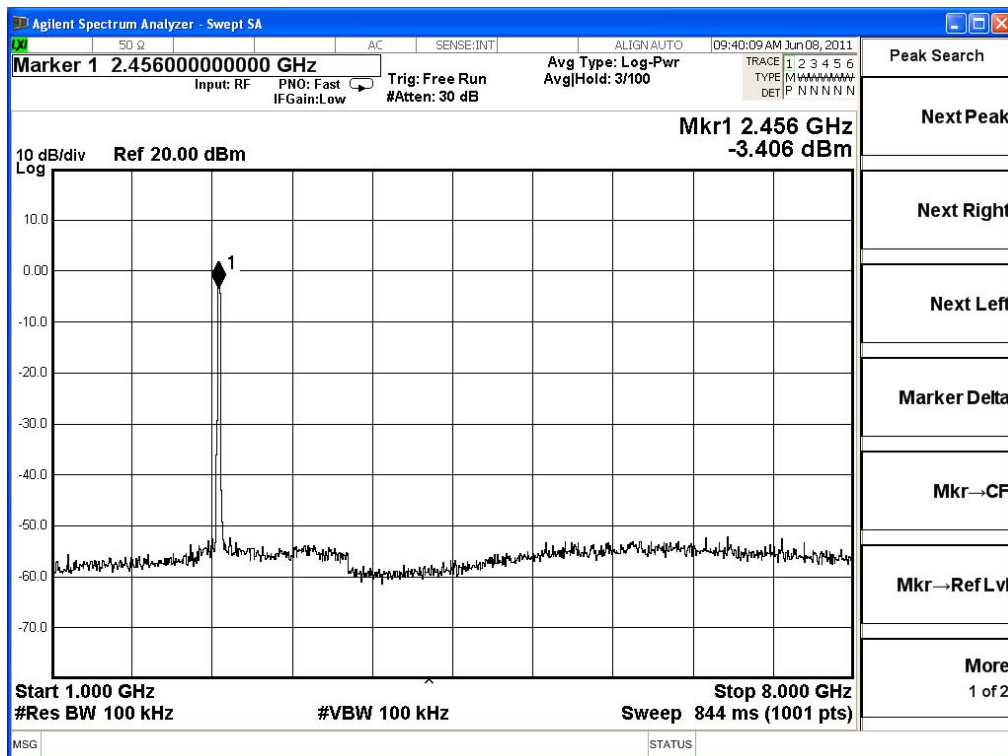

2412MHz (8GHz~16GHz)-802.11g

2412MHz (16GHz~25GHz)-802.11g

2462MHz (30MHz~1GHz)-802.11g

2462MHz (1GHz~8GHz)-802.11g

2462MHz (8GHz~16GHz)-802.11g

2462MHz (16GHz~25GHz)-802.11g

2412MHz (30MHz~1GHz)-802.11n(20MHz)