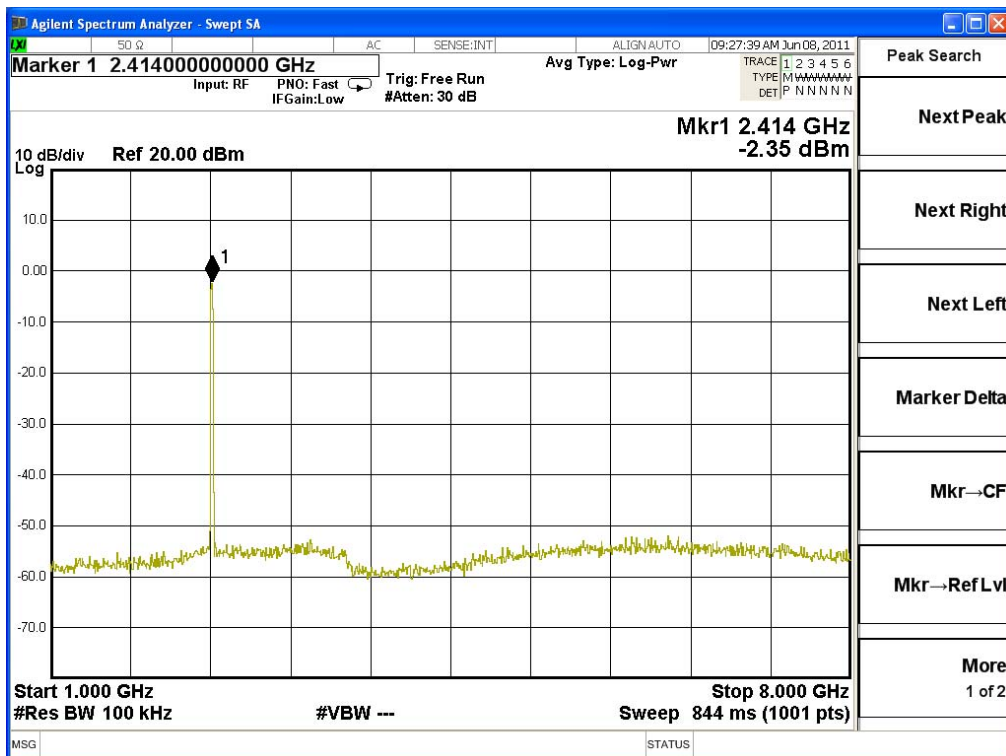

Product	Wireless N Day/Night Home Network Camera		
Test Item	RF antenna conducted test		
Test Mode	Transmit		
Date of Test	2011/06/03	Test Site	SR7

2412MHz (30MHz~1GHz)-802.11b

2412MHz (1GHz~8GHz)-802.11b

2412MHz (8GHz~16GHz)-802.11b

2412MHz (16GHz~25GHz)-802.11b

2462MHz (30MHz~1GHz)-802.11b

2462MHz (1GHz~8GHz)-802.11b

2462MHz (8GHz~16GHz)-802.11b

2462MHz (16GHz~25GHz)-802.11b

2412MHz (30MHz~1GHz)-802.11g

2412MHz (1GHz~8GHz)-802.11g