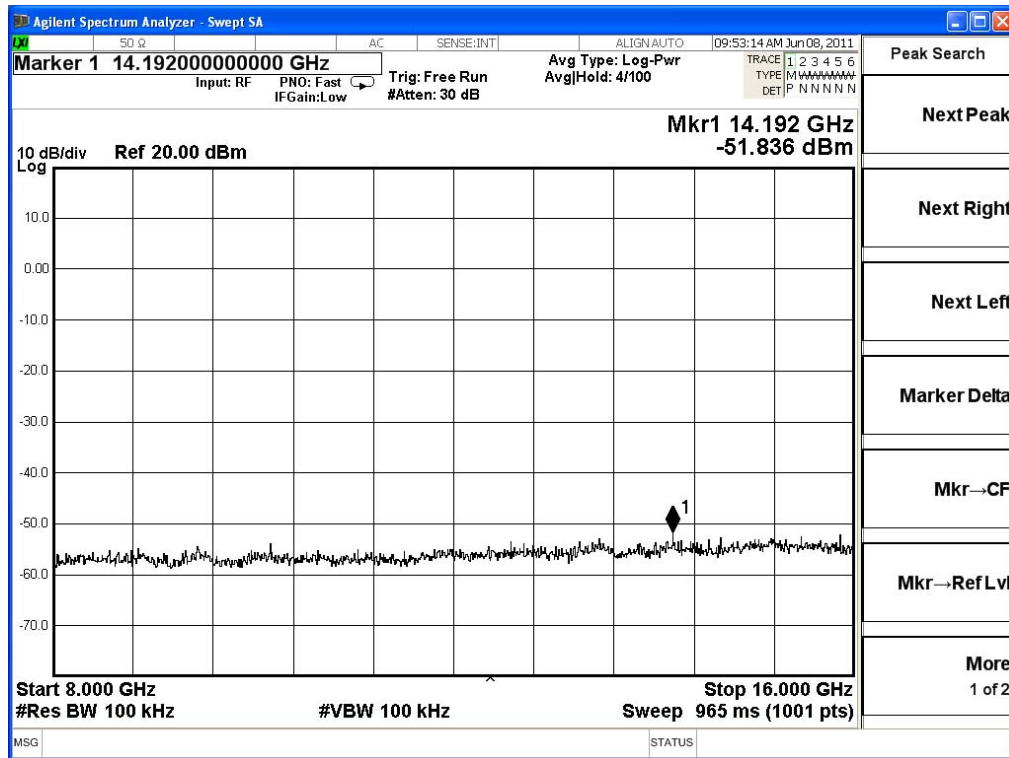

2412MHz (8GHz~16GHz)-802.11n(20MHz)