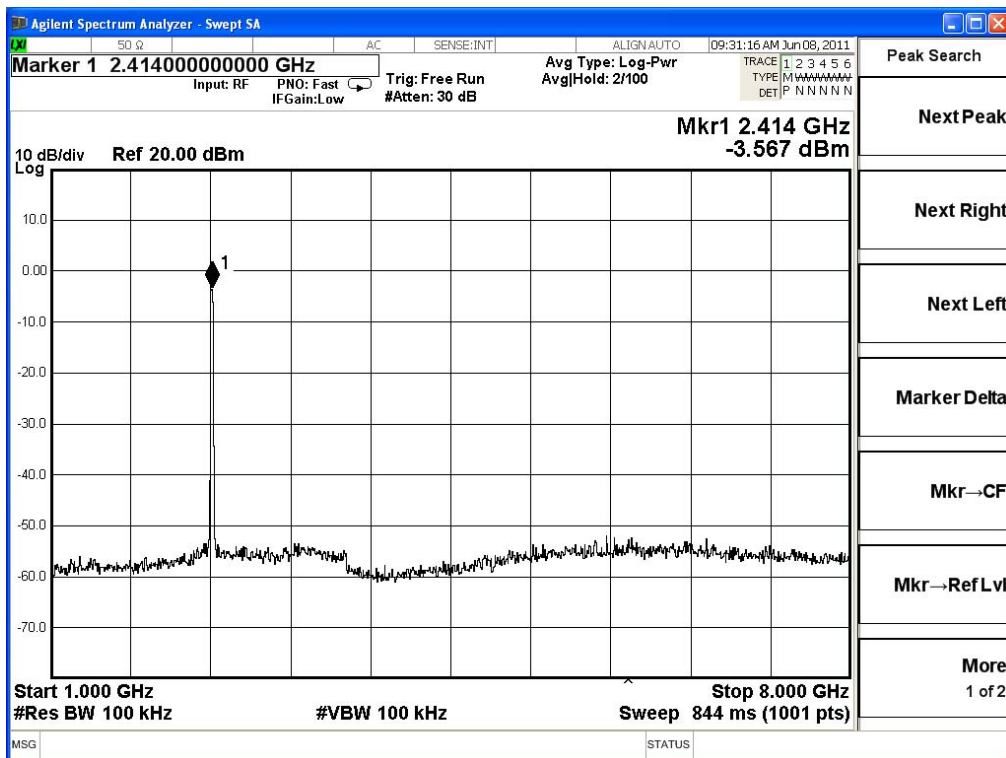

Product	Wireless N Day/Night Home Network Camera		
Test Item	RF antenna conducted test		
Test Mode	Transmit		
Date of Test	2011/06/03	Test Site	SR7

2412MHz (30MHz~1GHz)-802.11b

2412MHz (1GHz~8GHz)-802.11b

2412MHz (8GHz~16GHz)-802.11b

2412MHz (16GHz~25GHz)-802.11b

2462MHz (30MHz~1GHz)-802.11b

2462MHz (1GHz~8GHz)-802.11b

2462MHz (8GHz~16GHz)-802.11b

2462MHz (16GHz~25GHz)-802.11b

2412MHz (30MHz~1GHz)-802.11g

2412MHz (1GHz~8GHz)-802.11g