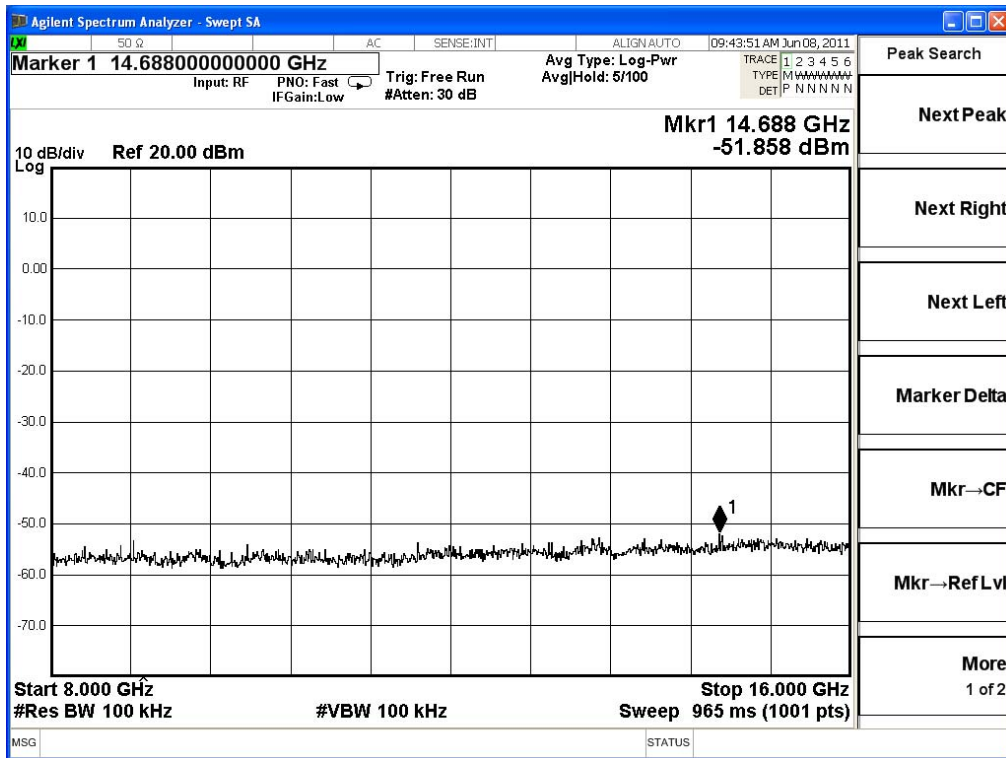

2412MHz (8GHz~16GHz)-802.11b