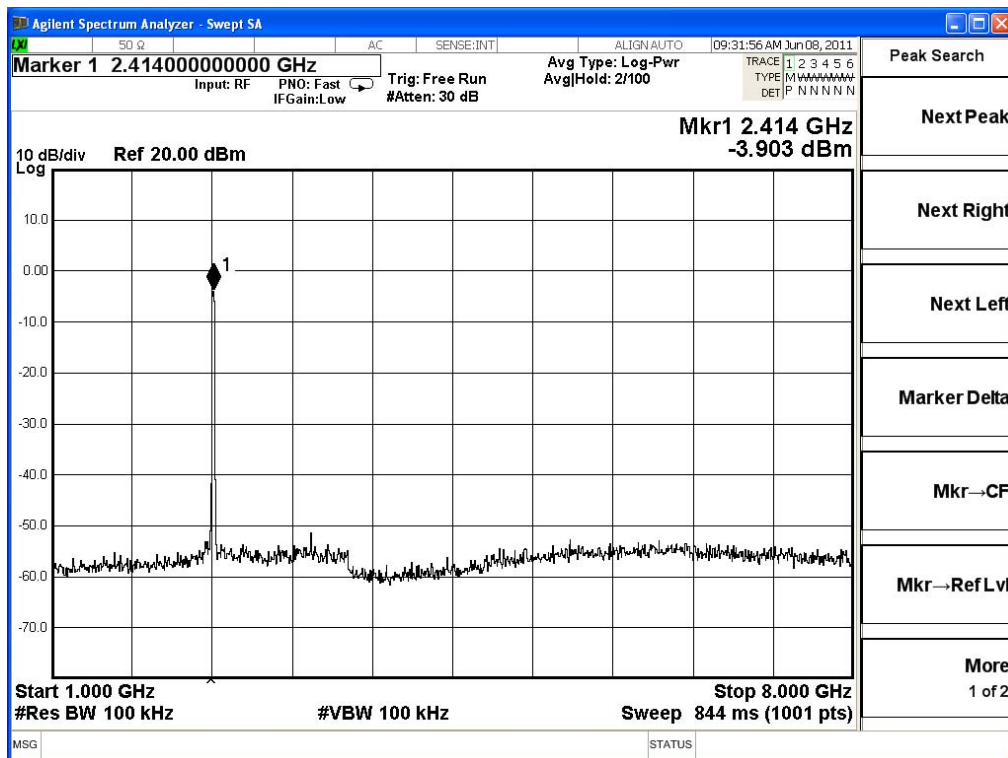

2412MHz (1GHz~8GHz)-802.11n(20MHz)