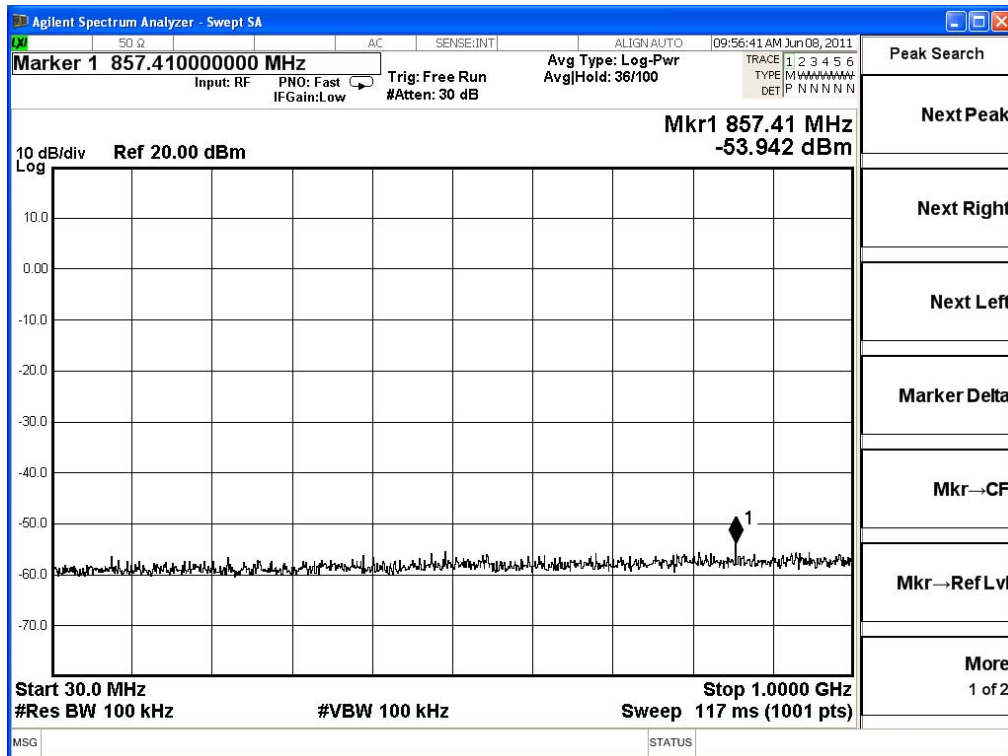

Product	Wireless N Day/Night Home Network Camera		
Test Item	RF antenna conducted test		
Test Mode	Transmit		
Date of Test	2011/06/03	Test Site	SR7

2412MHz (30MHz~1GHz)-802.11b

2412MHz (1GHz~8GHz)-802.11b

2412MHz (8GHz~16GHz)-802.11b

2412MHz (16GHz~25GHz)-802.11b

2462MHz (30MHz~1GHz)-802.11b

2462MHz (1GHz~8GHz)-802.11b

2462MHz (8GHz~16GHz)-802.11b

2462MHz (16GHz~25GHz)-802.11b

2412MHz (30MHz~1GHz)-802.11g

2412MHz (1GHz~8GHz)-802.11g

2412MHz (8GHz~16GHz)-802.11g

2412MHz (16GHz~25GHz)-802.11g

2462MHz (30MHz~1GHz)-802.11g

2462MHz (1GHz~8GHz)-802.11g

2462MHz (8GHz~16GHz)-802.11g

2462MHz (16GHz~25GHz)-802.11g

2412MHz (30MHz~1GHz)-802.11n(20MHz)