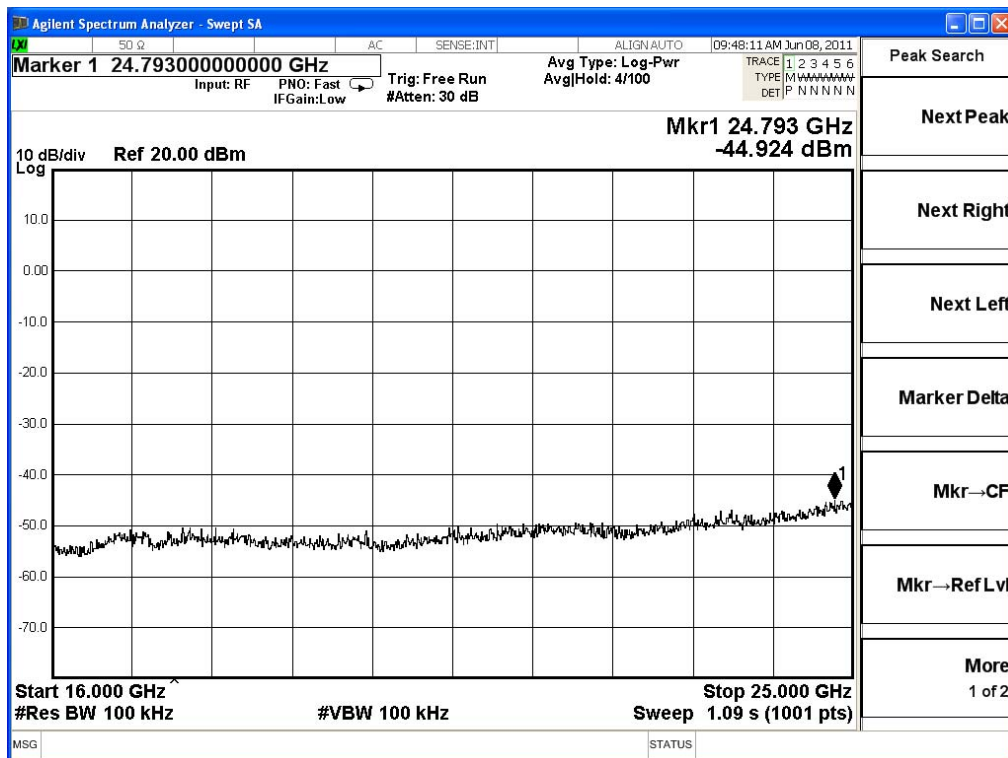

2412MHz (8GHz~16GHz)-802.11g

2412MHz (16GHz~25GHz)-802.11g

2462MHz (30MHz~1GHz)-802.11g

2462MHz (1GHz~8GHz)-802.11g

2462MHz (8GHz~16GHz)-802.11g

2462MHz (16GHz~25GHz)-802.11g

2412MHz (30MHz~1GHz)-802.11n(20MHz)