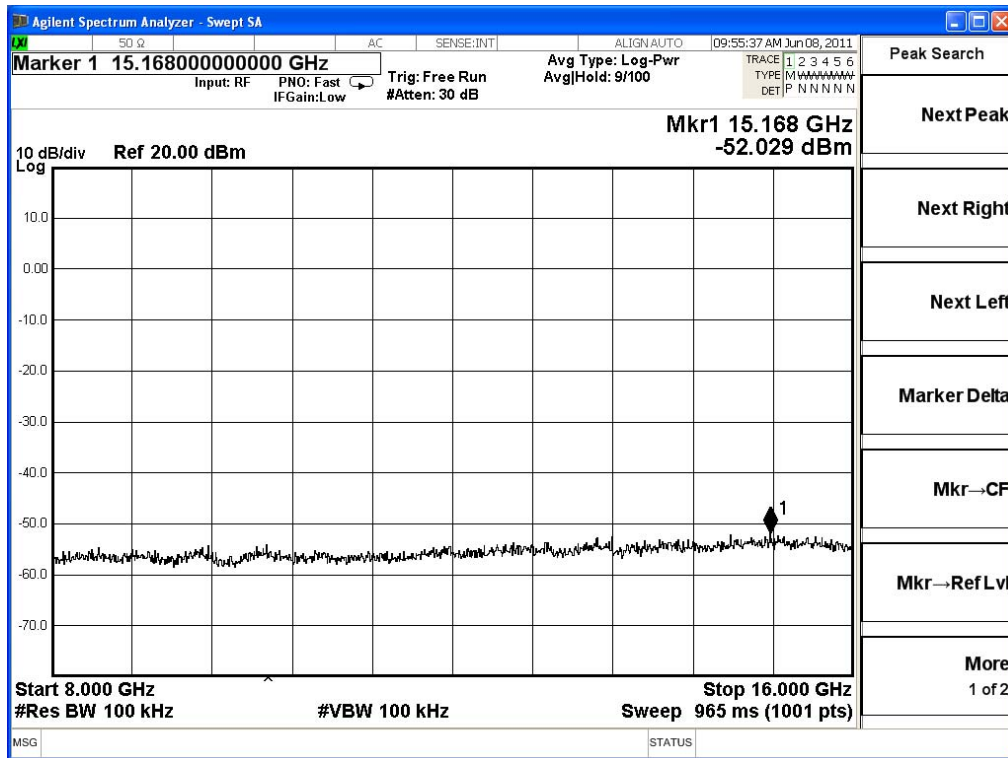

2412MHz (8GHz~16GHz)-802.11g

2412MHz (16GHz~25GHz)-802.11g

2462MHz (30MHz~1GHz)-802.11g

2462MHz (1GHz~8GHz)-802.11g

2462MHz (8GHz~16GHz)-802.11g

2462MHz (16GHz~25GHz)-802.11g

2412MHz (30MHz~1GHz)-802.11n(20MHz)