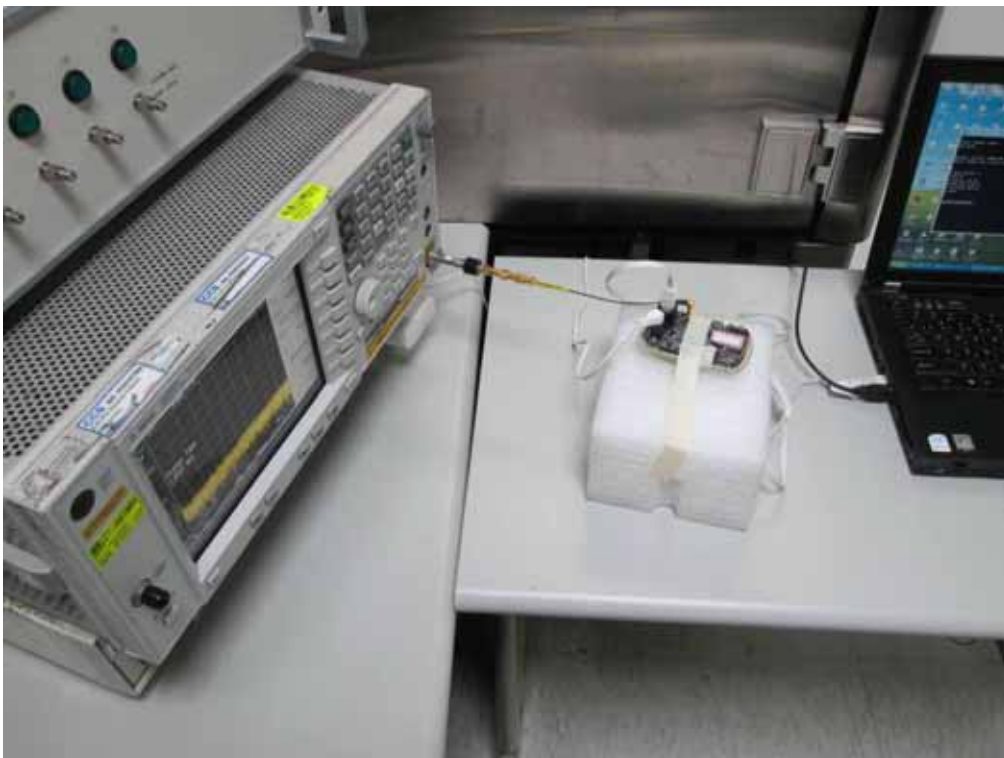

ANTENNA PORT CONDUCTED RF MEASUREMENT SETUP

RADIATED EMISSION SETUP

Below 1 GHz

Above 1GHz

CONDUCTED EMISSION SETUP