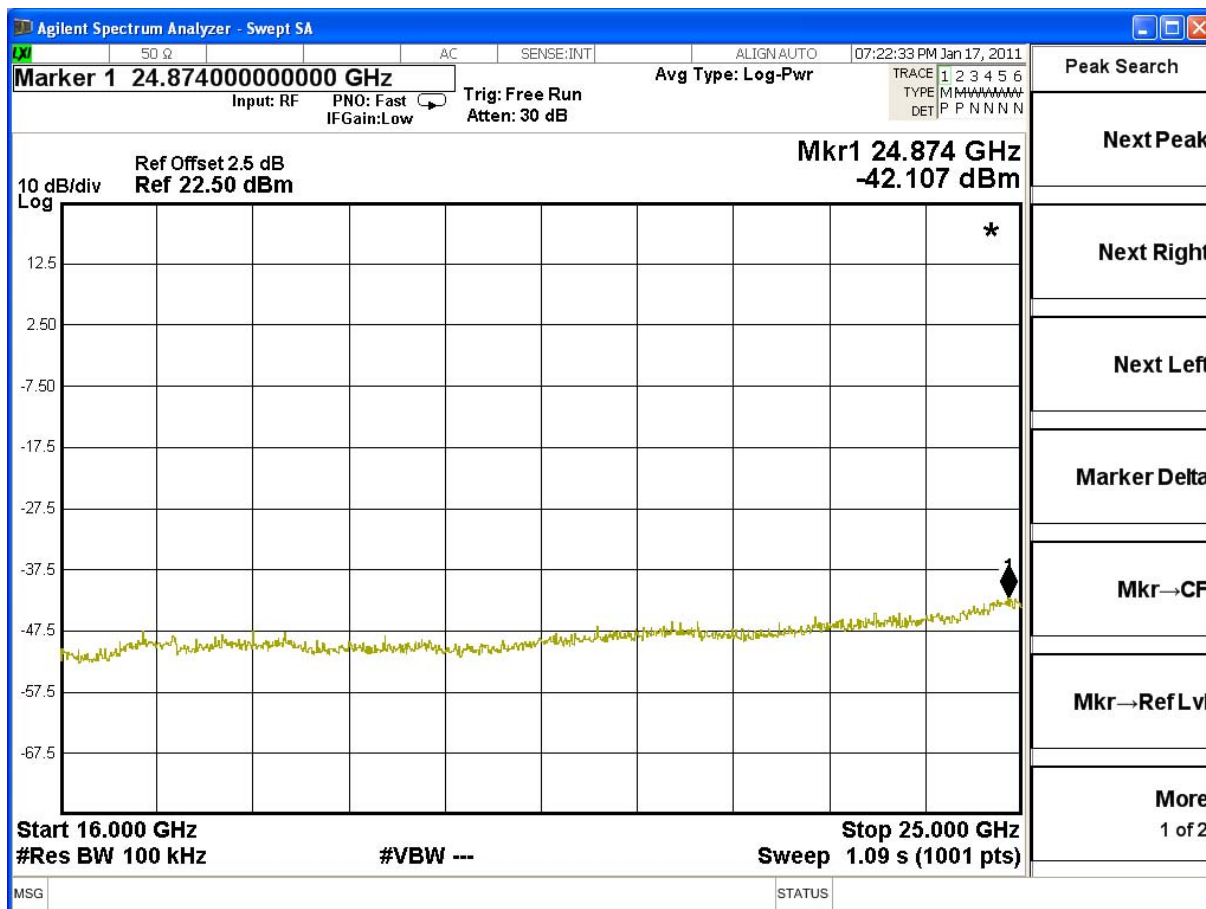

2462MHz (16GHz-25GHz)- n (20MHz)

2422MHz (30MHz-1GHz)- n (40MHz)

2422MHz (1GHz-8GHz)- n (40MHz)

2422MHz (16GHz-25GHz)- n (40MHz)

2437MHz (30MHz-1GHz)- n (40MHz)

2437MHz (1GHz-8GHz)- n (40MHz)

2437MHz (8GHz-16GHz)- n (40MHz)