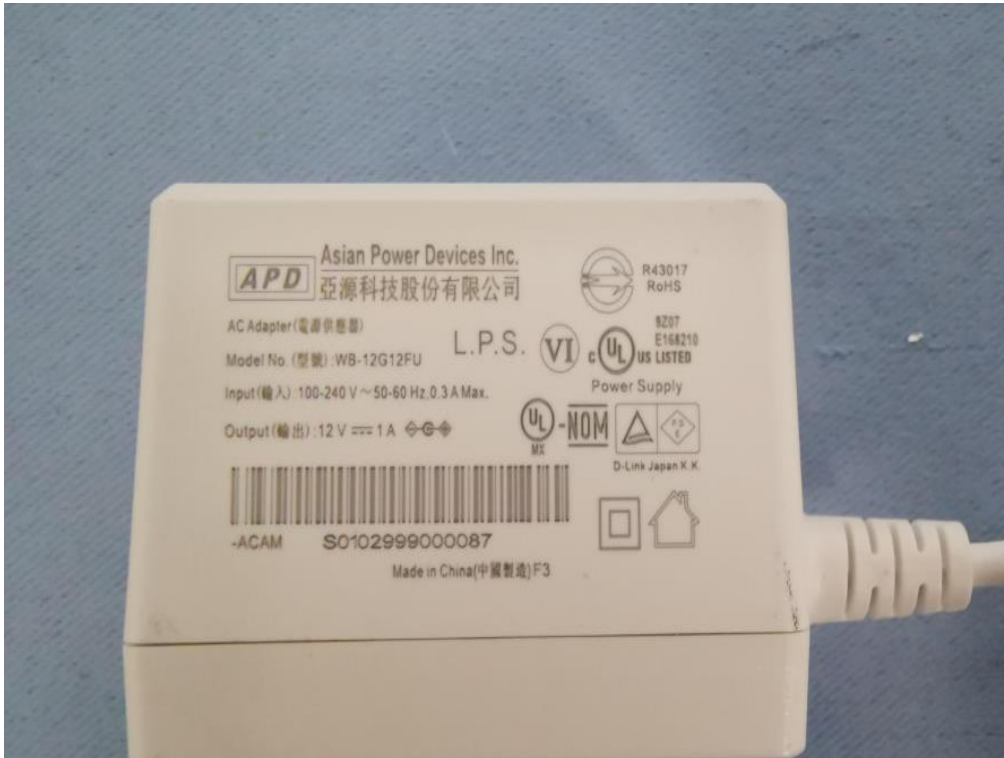

ATTACHMENT

PHOTOGRAPHS OF EUT

DCS-8630LH

DCS-8627LH

Adapter: WB-12G12FU

Adapter: WB-12G12R

Adapter: KA1201A-1201000US