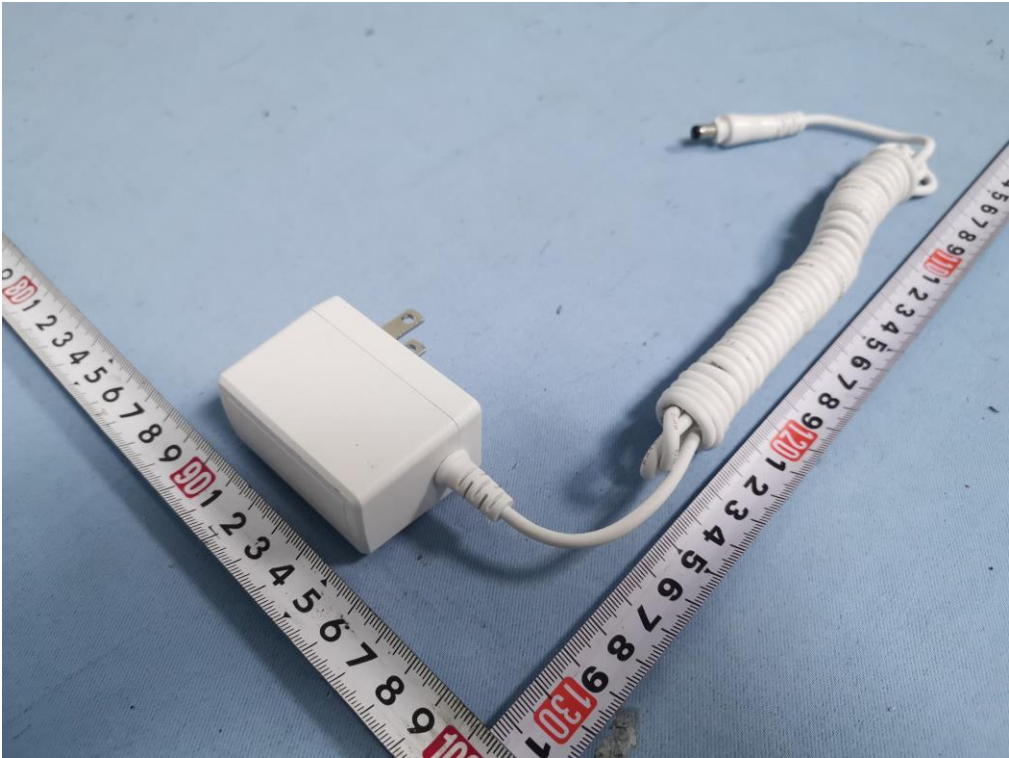

ATTACHMENT

PHOTOGRAPHS OF EUT

DCS-8630LH

DCS-8627LH

Adapter: WB-12G12FU

Adapter: WB-12G12R

Adapter: KA1201A-1201000US