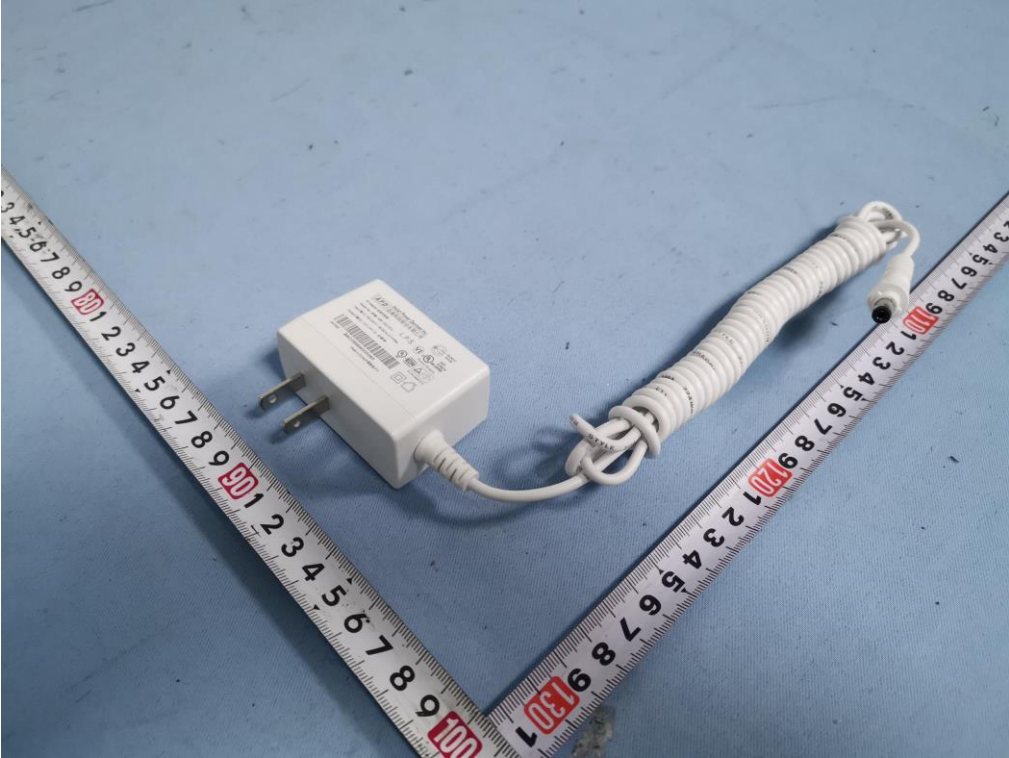

ATTACHMENT

PHOTOGRAPHS OF EUT

DCS-8630LH

DCS-8627LH

Adapter: WB-12G12FU

Adapter: WB-12G12R

Adapter: KA1201A-1201000US