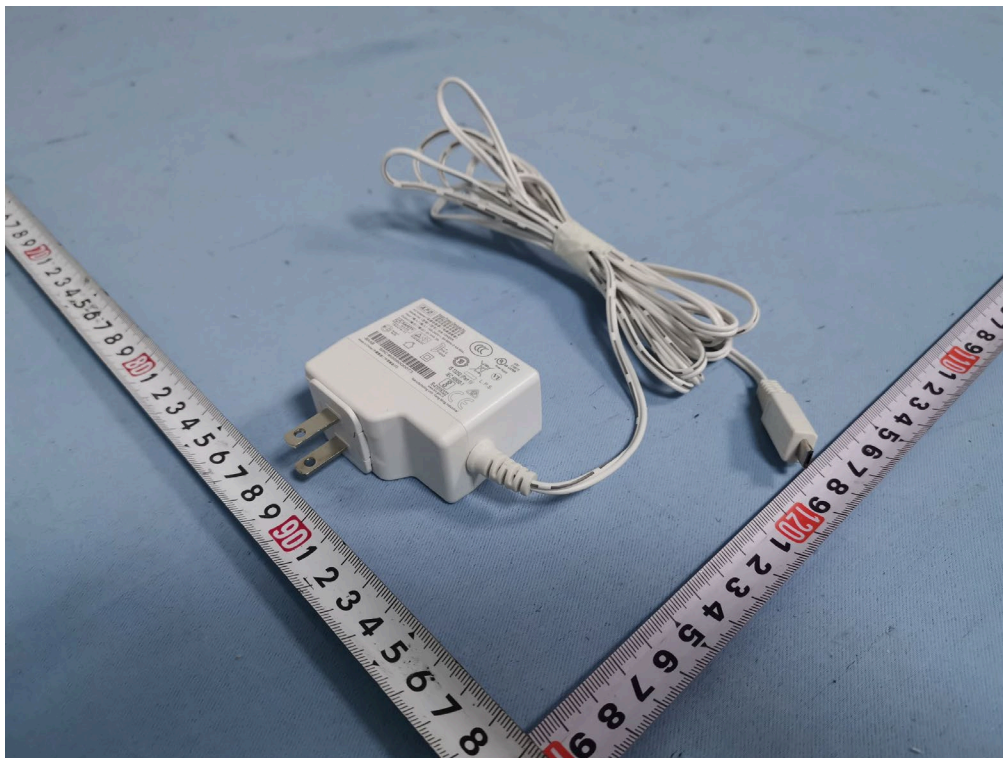

ATTACHMENT

PHOTOGRAPHS OF EUT

Adapter: WB-10N05R

Adapter: KA1201A-0502000US