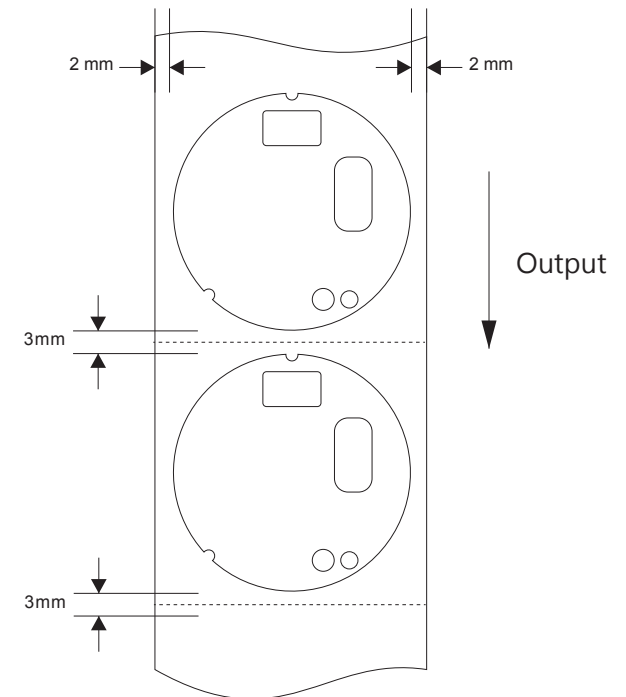

廠內破打參考
for reference in house

入料樣式
Incoming type

ALPHA		Title: DCS-8100LH LABEL -WW			
Drawn by: Natasha Lai	Date: 2017/01/24	Material: 50#白亮特多龍(PET) Glossy White Polyester Film	Part No.: 970000013302G	Rev.:	Task ID: ART-HQ1701000084
Checked by: Natasha Lai	Date: 2017/01/24	Coated: N/A	Unit: mm	Cutting and Printing Tolerance: ±0.15mm Contents Tolerance: ±0.25mm	
Approved by: Dido_Wang	Date: 2017/01/24	Adhesive: 壓克力膠 Acrylic	Scale: 1:1	<input checked="" type="checkbox"/> Modified drawing <input type="checkbox"/> Original drawing	