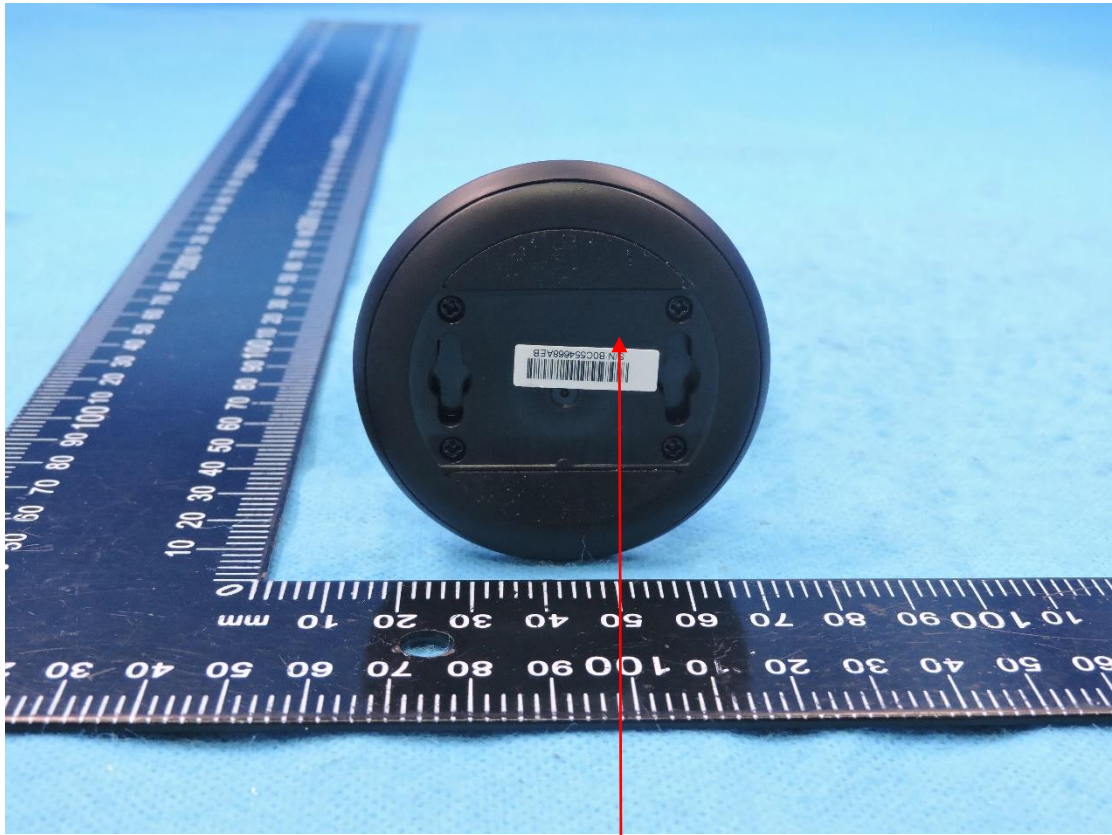

Label

FCC ID: KA2CS6100LHV2A1

S/N: UC001YMXXXXXX

MAC ID:XXXXXXXXXXXX

WiFi Password:xxxxxxx
PIN Code:XXXXXX
H/W Ver.:A1
Input:5V  1A

IC:4216A-CS6100LH2A1
M/N:DCS-6101LHV2
CAN ICES-3(B)/NMB-3(B)

MADE IN CHINA