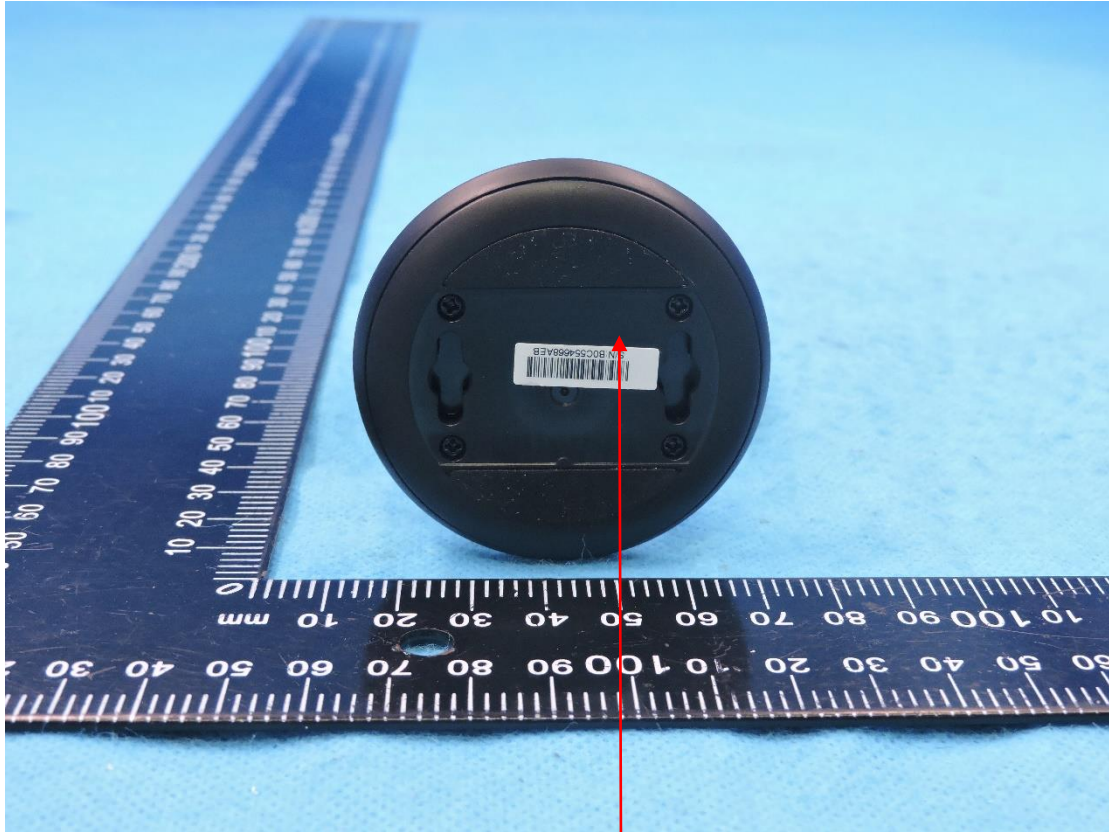

Label

FCC ID: KA2CS6100LHV2A1

S/N: UC001YMXXXXXX

MAC ID:XXXXXXXXXXXX

WiFi Password:xxxxxxx
PIN Code:XXXXXX
H/W Ver.:A1
Input:5V  1A

IC:4216A-CS6100LH2A1
M/N:DCS-6101LHV2
CAN ICES-3(B)/NMB-3(B)

MADE IN CHINA