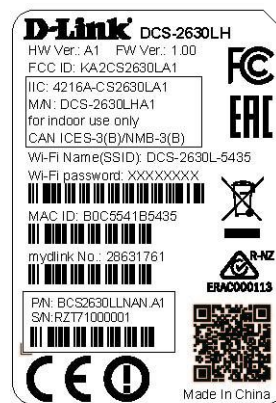

## FCC ID AND DoC Label

Font: Arial / Size: 5pt

Font: Arial / Size: 5pt