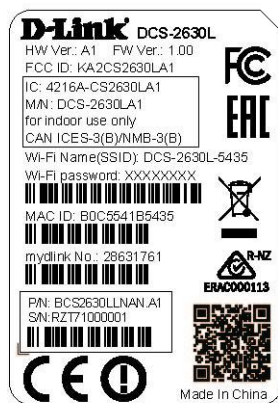

## FCC ID AND DoC Label

Font: Arial / Size: 5pt

Font: Arial / Size: 5pt