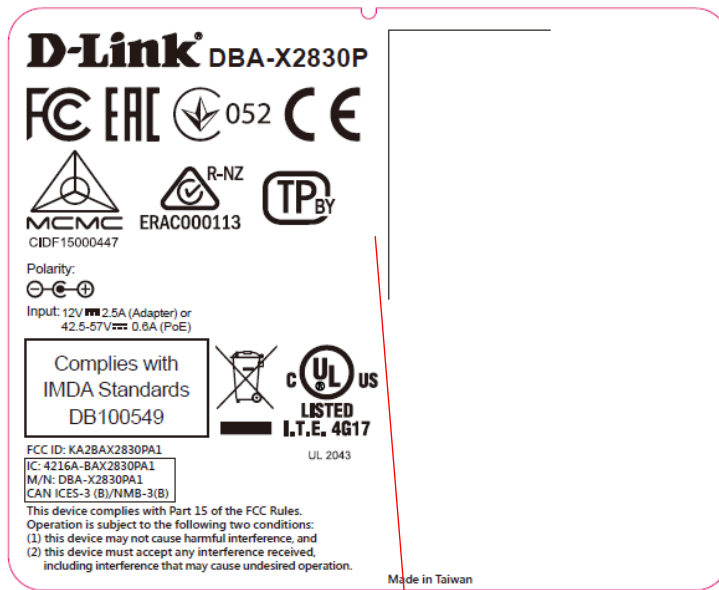

Label

67x54mm

Label location