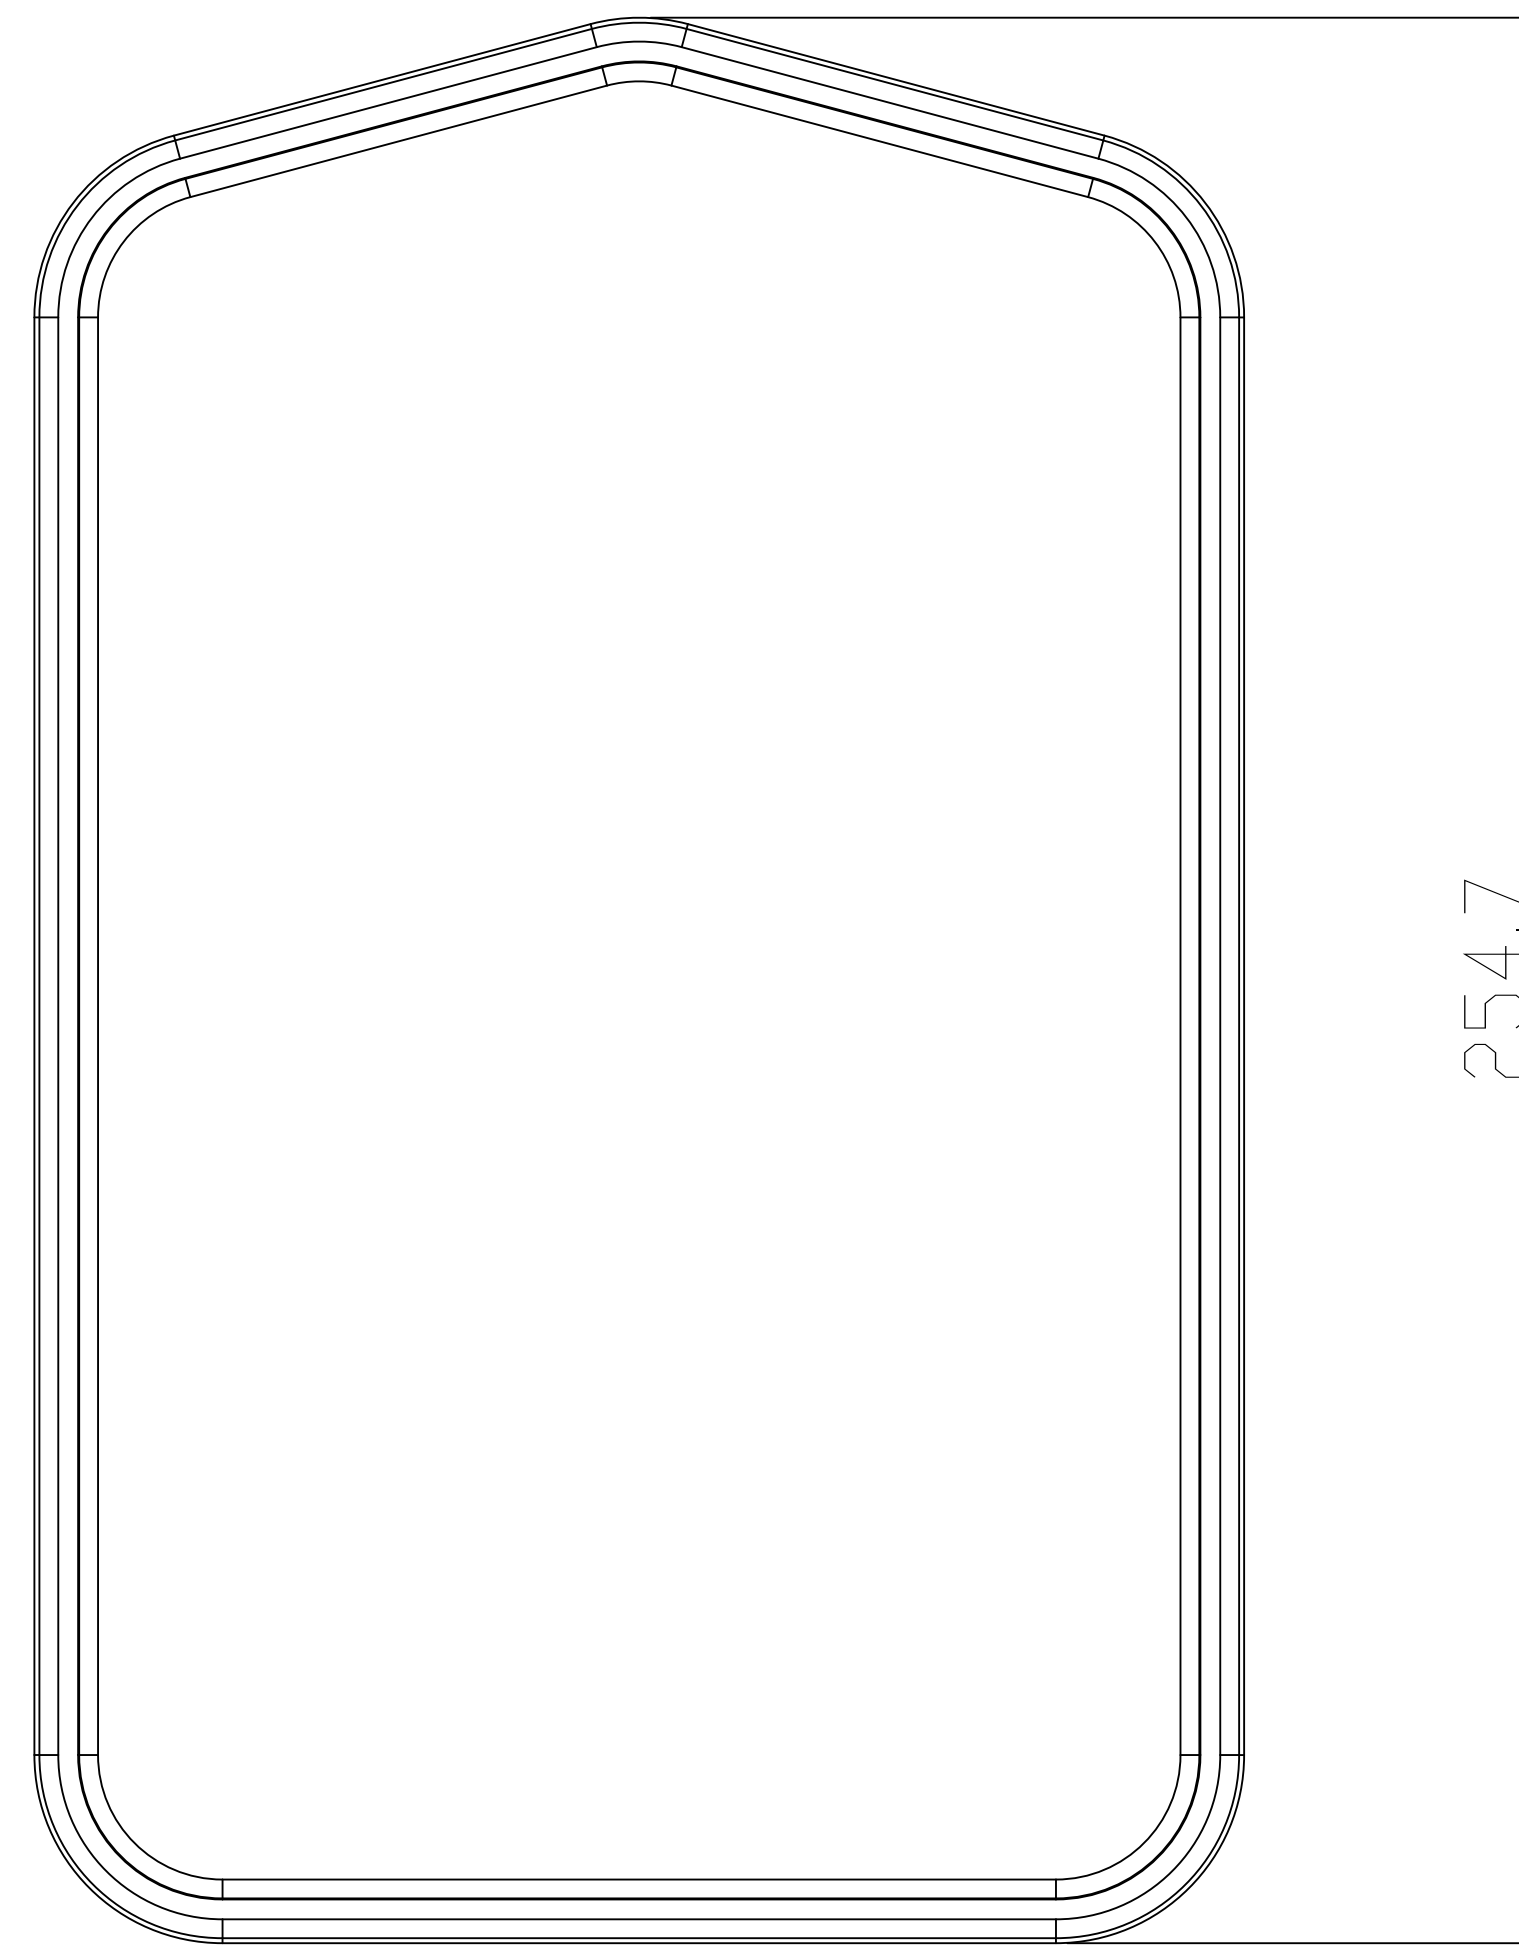

Label Size

35mm

140mm

Label Area

254.7

160.03

79.5

Model Name: DWL-8720AP

Design Specification: CMF Detail

Drawn by

Jack Lee

Check by

Johnny Tu

Approved by

Part	Name	#	Material	Texture	Colour/Finish	Print Color	Remark/Requirement
1	Top Cover	1	PC	UnPainting	White	PANTONE BLACK U	
2	Bottom Cover	1	Aluminum die casting	Powder Coating	White	PANTONE BLACK U	