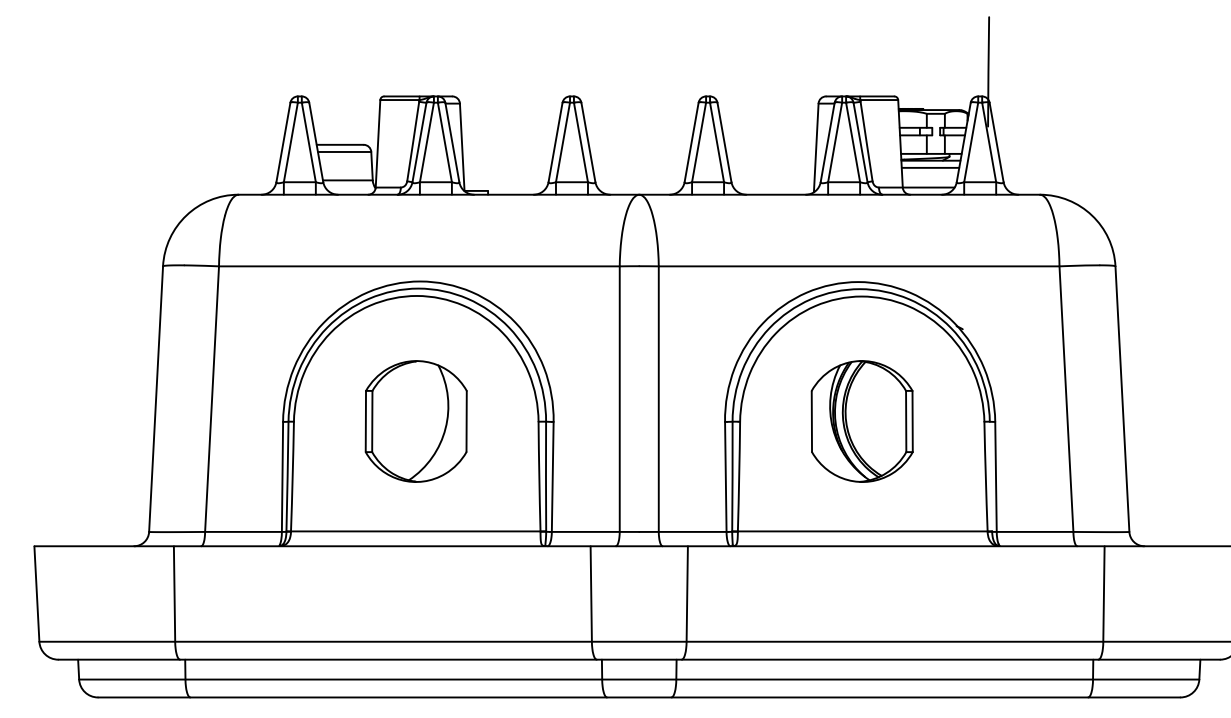

Label Size

35mm

140mm

Label Area

254.7

160.03

79.5

Model Name: DWL-8720AP

Design Specification: CMF Detail

Drawn by

Jack Lee

Check by

Johnny Tu

Approved by

Part	Name	#	Material	Texture	Colour/Finish	Print Color	Remark/Requirement
1	Top Cover	1	PC	UnPainting	White	PANTONE BLACK U	
2	Bottom Cover	1	Aluminum die casting	Powder Coating	White	PANTONE BLACK U	