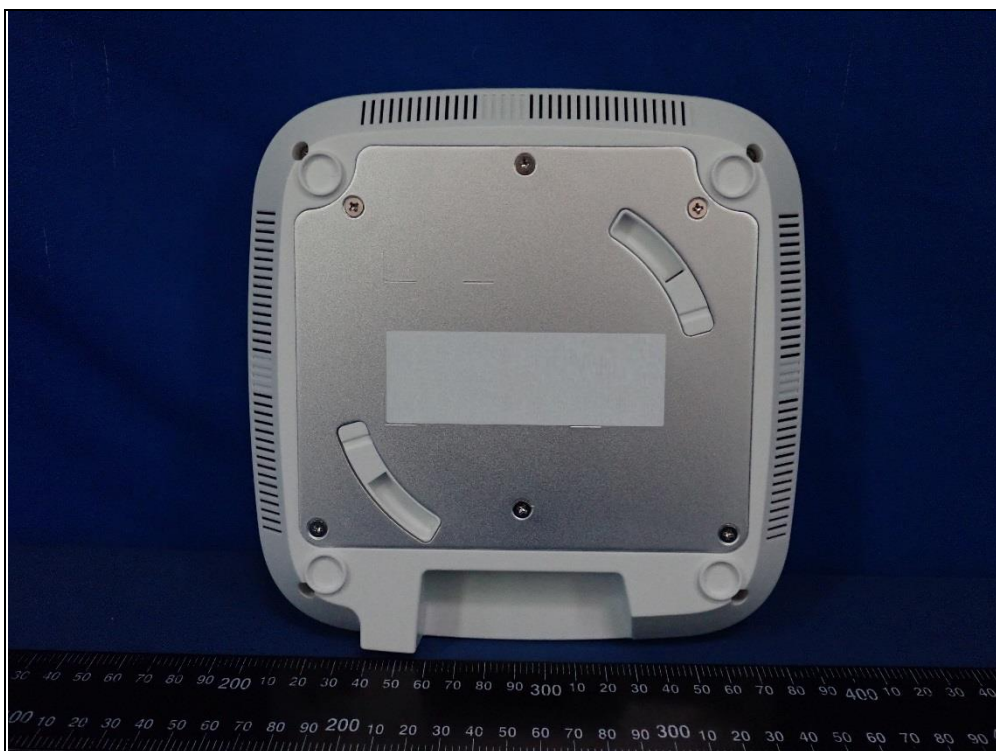

CONSTRUCTION PHOTOS OF EUT

Adapter: WA-30P12R