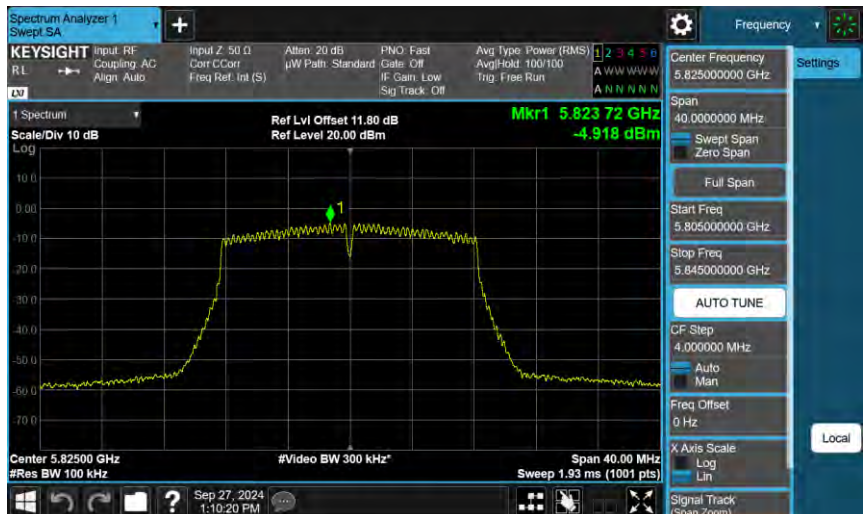

802.11a

5745 MHz

5785 MHz

5825 MHz