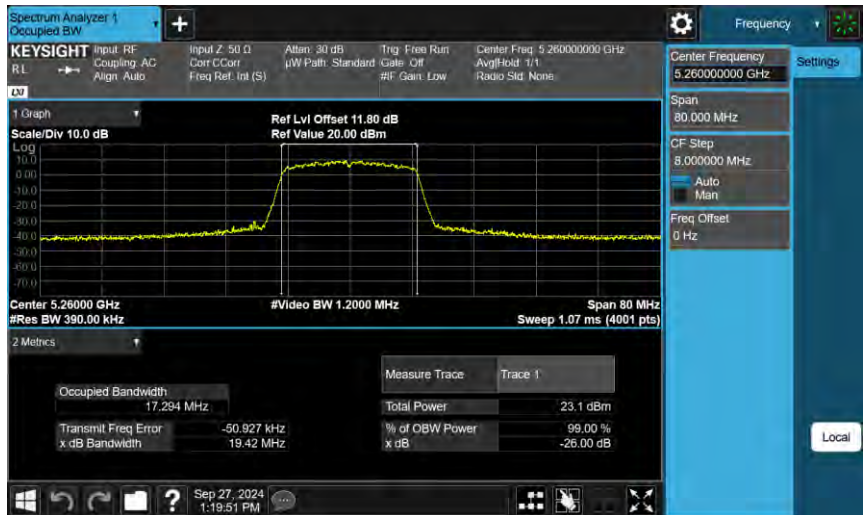

5290 MHz

802.11ax HE80_ANT-0

5530 MHz

5610 MHz

802.11ax HE80_ANT-0

5775 MHz

26 dB Bandwidth & 99% Occupied Bandwidth

802.11ac VHT20_ANT-0

802.11ac VHT20_ANT-0

5260 MHz

5280 MHz

5320 MHz

802.11ac VHT20_ANT-0

5500 MHz

5560 MHz

5700 MHz