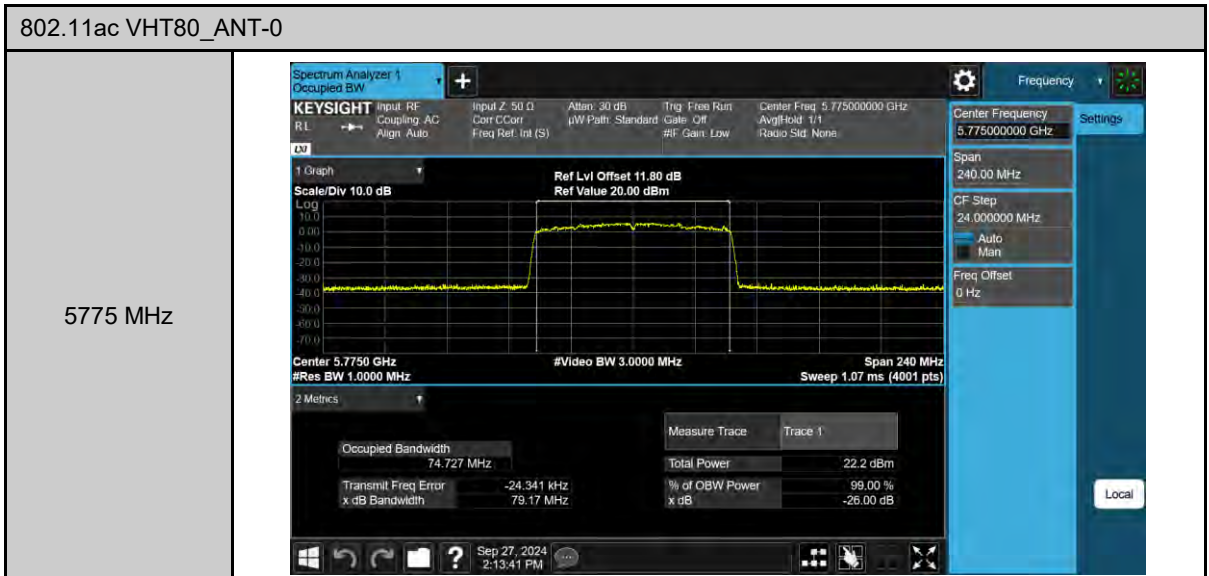

5755 MHz

5795 MHz

99% Occupied Bandwidth

802.11ac VHT20_ANT-0

802.11ac VHT40_ANT-0

802.11ax HE20_ANT-0

5745 MHz

5785 MHz

5825 MHz