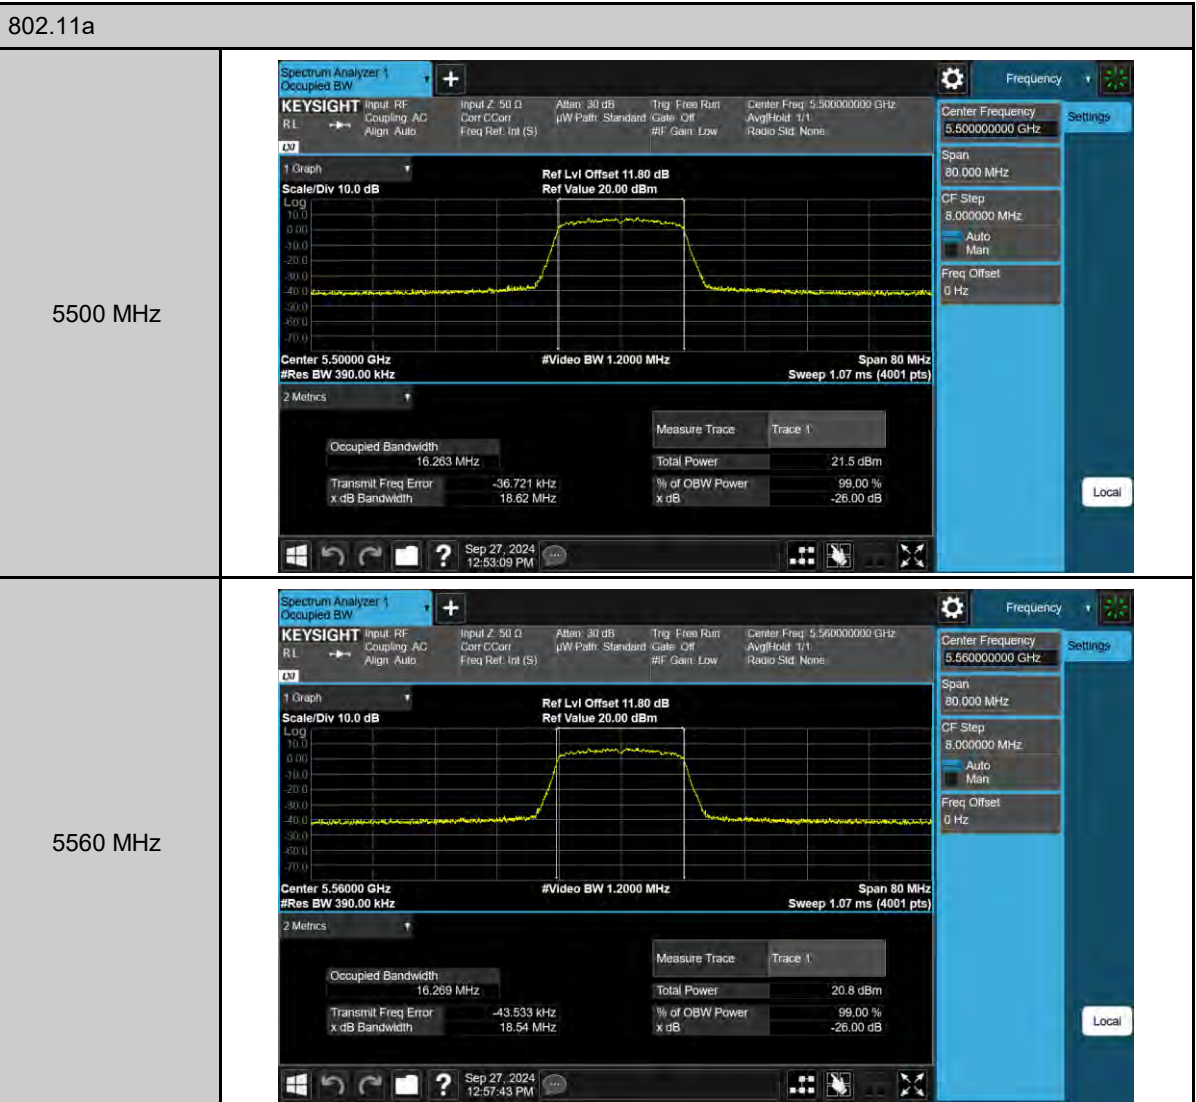

5290 MHz

802.11ax HE80_ANT-0

5530 MHz

5610 MHz

802.11ax HE80_ANT-0

5775 MHz

26 dB Bandwidth & 99% Occupied Bandwidth

802.11ac VHT20_ANT-0

802.11ac VHT20_ANT-0

5260 MHz

5280 MHz

5320 MHz

802.11ac VHT20_ANT-0

5500 MHz

5560 MHz

5700 MHz