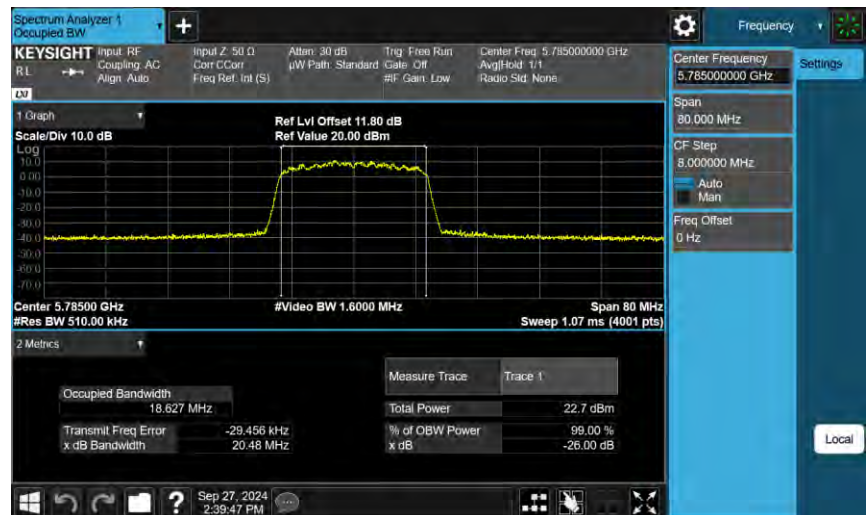

5755 MHz

5795 MHz

99% Occupied Bandwidth

802.11ac VHT20_ANT-0

802.11ac VHT40_ANT-0

802.11ax HE20_ANT-0

5745 MHz

5785 MHz

5825 MHz