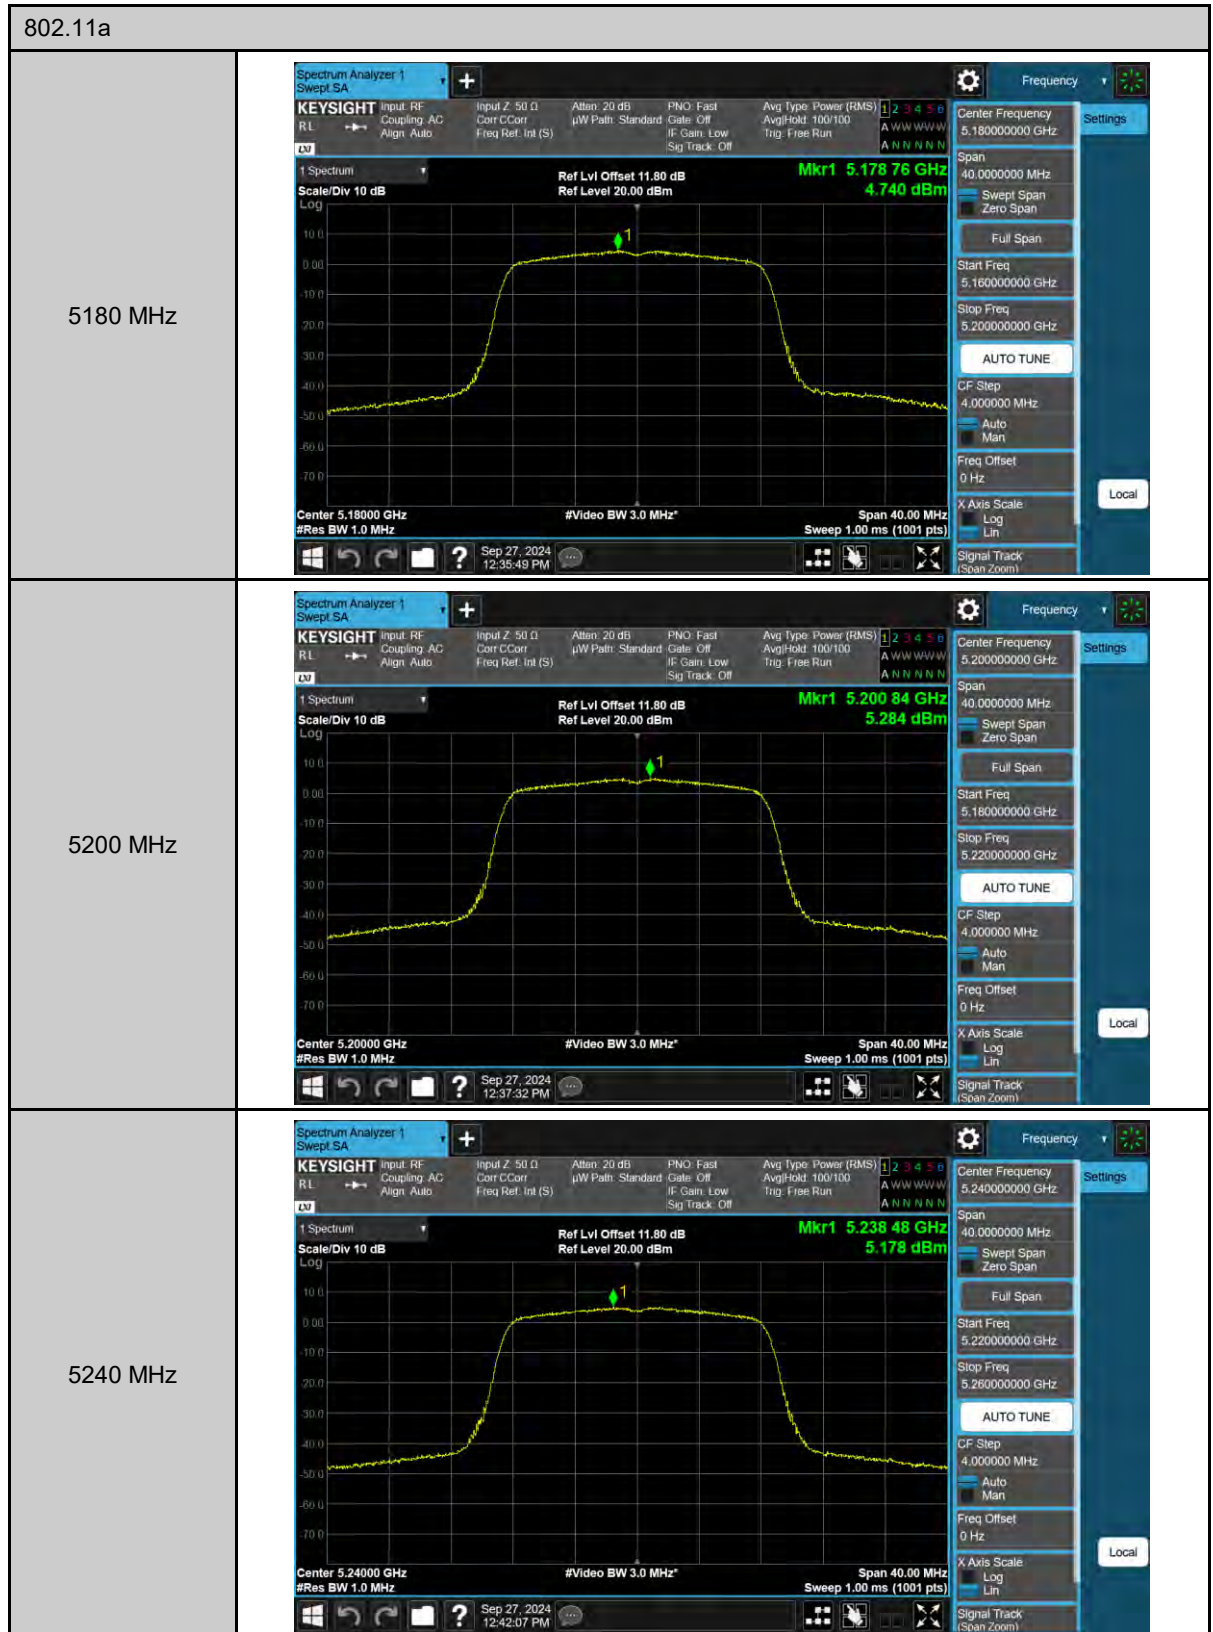

Appendix B. Test Plots

Duty cycle

802.11n HT40

On+off time

802.11ac VHT20

On+off time

802.11ac VHT40

On+off time

802.11ac VHT80

On+off time

802.11ax HE20

On+off time

802.11ax HE40

On+off time

802.11ax HE80

On+off time

Maximum Power Spectral Density

802.11a

5260 MHz

5280 MHz

5320 MHz

802.11a

5745 MHz

5785 MHz