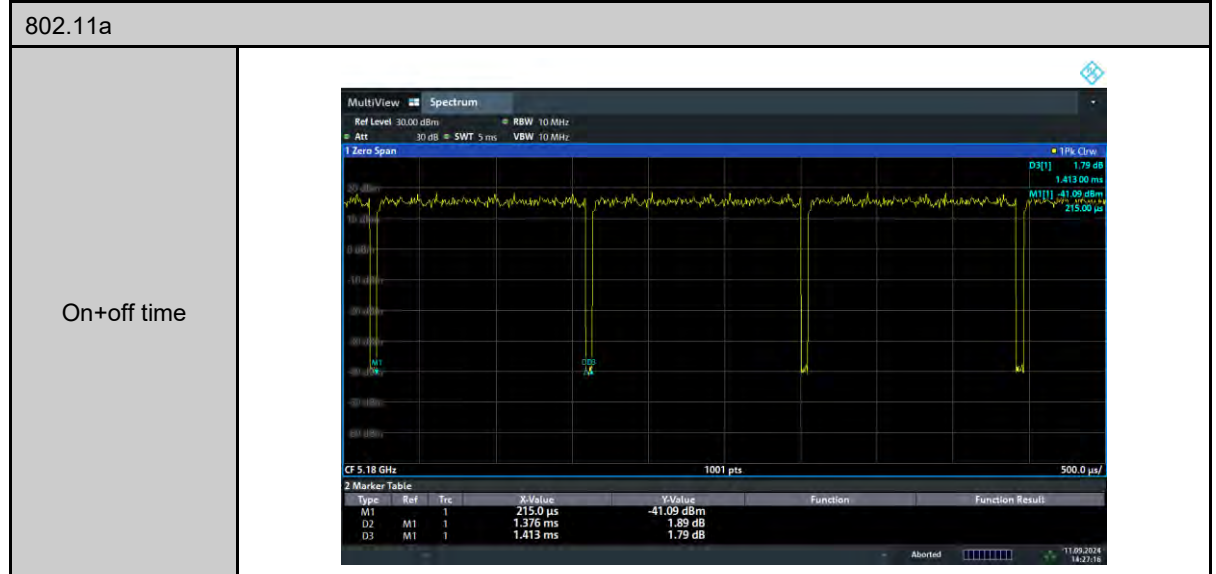

Appendix B. Test Plots

Duty cycle

802.11n HT40

On+off time

802.11ac VHT20

On+off time

802.11ac VHT40

On+off time

802.11ac VHT80

On+off time

802.11ax HE20

On+off time

802.11ax HE40

On+off time

802.11ax HE80

On+off time