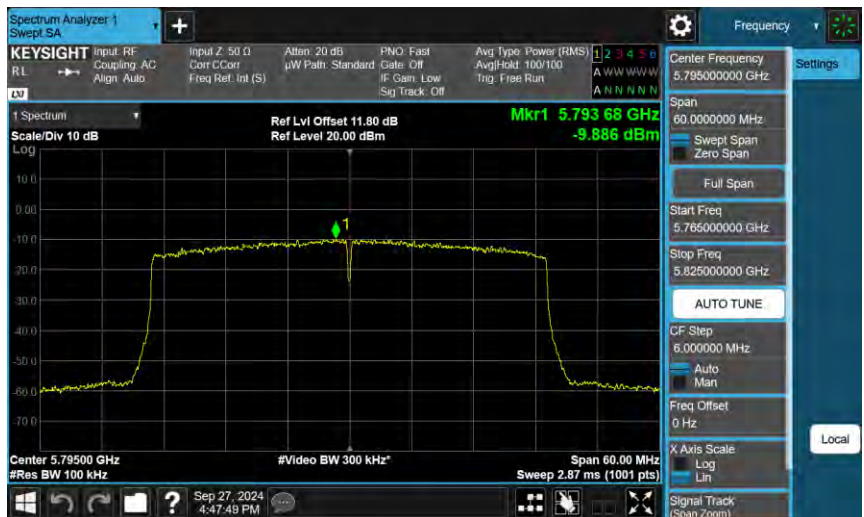

5510 MHz

5550 MHz

5670 MHz

802.11ax HE40_ANT-0

5755 MHz

5795 MHz

802.11ax HE80_ANT-0

5210 MHz

5290 MHz

802.11ax HE80_ANT-0

5530 MHz

5610 MHz

802.11ax HE80_ANT-0

5775 MHz

26 dB Bandwidth & 99% Occupied Bandwidth

802.11ac VHT20_ANT-0