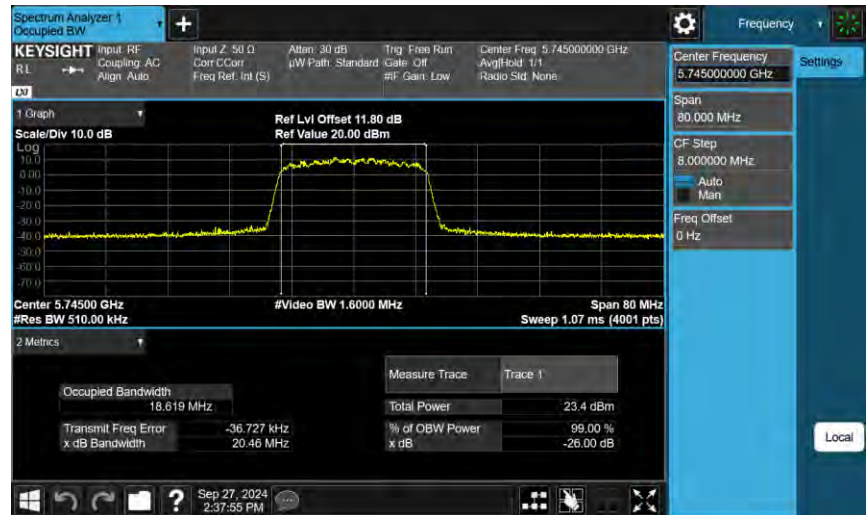

5755 MHz

5795 MHz

99% Occupied Bandwidth

802.11ac VHT20_ANT-0

802.11ac VHT40_ANT-0

802.11ax HE20_ANT-0

5745 MHz

5785 MHz

5825 MHz