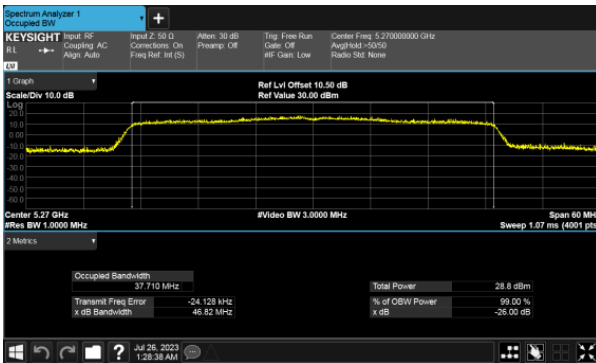

99% Bandwidth
Modulation Type: 802.11ax HE40 CH54
ANT C