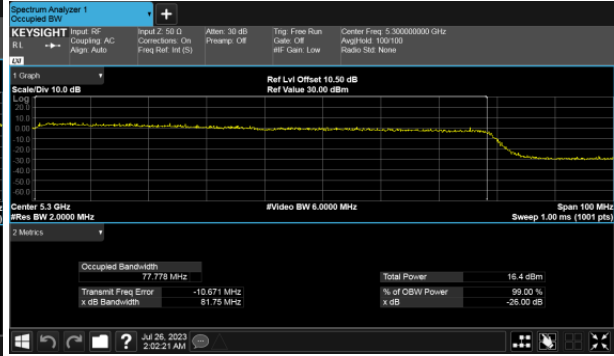

Modulation Type: 802.11ax HE80 CH138
ANT C

ANT D

ANT D

26dB Bandwidth
Within 5150-5250MHz band
Modulation Type: 802.11ax HE160 CH50
ANT C

Extends across 5250MHz band
Modulation Type: 802.11ax HE160 CH50
ANT C