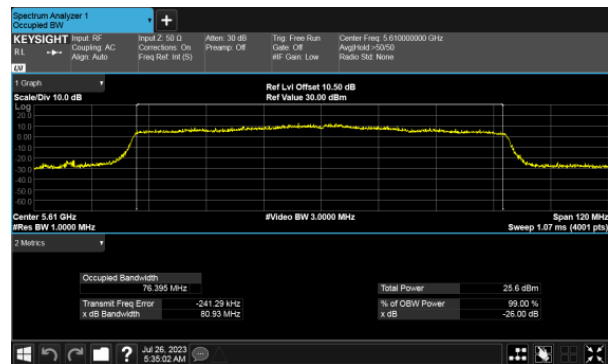

26dB Bandwidth
Modulation Type: 802.11ax HE40 CH134
ANT C

ANT D

26dB Bandwidth
Modulation Type: 802.11ax HE80 CH106
ANT C

Modulation Type: 802.11ax HE80 CH122
ANT C

ANT D

ANT D

26dB Bandwidth
Modulation Type: 802.11ax HE160 CH114
ANT C

Modulation Type: 802.11ax HE160 CH114
ANT D

26dB Bandwidth
Within 5470-5725MHz Band, Straddle Channel
Modulation Type: 802.11a CH144
ANT C

Modulation Type: 802.11ax HE20 CH144
ANT C

ANT D

ANT D

26dB Bandwidth
Within 5470-5725MHz Band, Straddle Channel
Modulation Type: 802.11ax HE40 CH142
ANT C