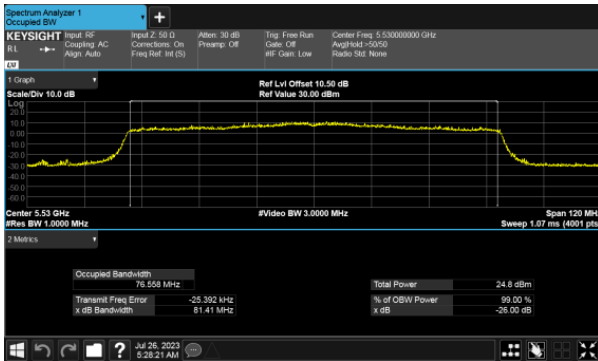

26dB Bandwidth
Modulation Type: 802.11ax HE40 CH134
ANT C

ANT D

26dB Bandwidth
Modulation Type: 802.11ax HE80 CH106
ANT C

Modulation Type: 802.11ax HE80 CH122
ANT C

ANT D

ANT D

26dB Bandwidth
Modulation Type: 802.11ax HE160 CH114
ANT C

Modulation Type: 802.11ax HE160 CH114
ANT D

26dB Bandwidth
Within 5470-5725MHz Band, Straddle Channel
Modulation Type: 802.11a CH144
ANT C

Modulation Type: 802.11ax HE20 CH144
ANT C

ANT D

ANT D

26dB Bandwidth
Within 5470-5725MHz Band, Straddle Channel
Modulation Type: 802.11ax HE40 CH142
ANT C