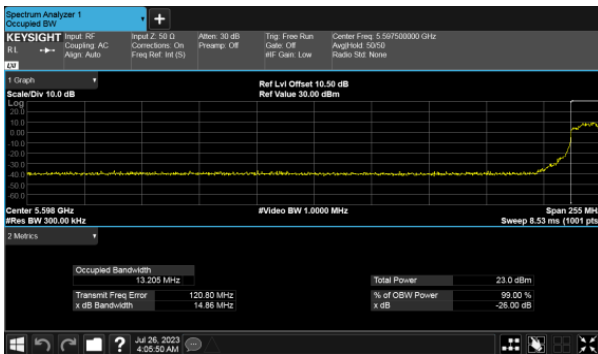

ANT D

99% Bandwidth
Modulation Type: 802.11ax HE80 CH106
ANT C

Modulation Type: 802.11ax HE80 CH122
ANT C

ANT D

ANT D

99% Bandwidth
Modulation Type: 802.11ax HE160 CH114
ANT C

Modulation Type: 802.11ax HE160 CH114
ANT D

99% Bandwidth
Within 5470-5725MHz Band, Straddle Channel
Modulation Type: 802.11a CH144
ANT C

Modulation Type: 802.11ax HE20 CH144
ANT C

ANT D

ANT D

99% Bandwidth
Within 5470-5725MHz Band, Straddle Channel
Modulation Type: 802.11ax HE40 CH142
ANT C