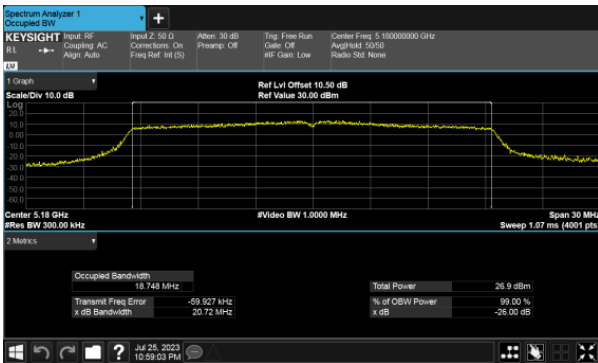

99% Bandwidth
Modulation Type: 802.11ax HE20 CH36
ANT C

Modulation Type: 802.11ax HE20 CH40
ANT C