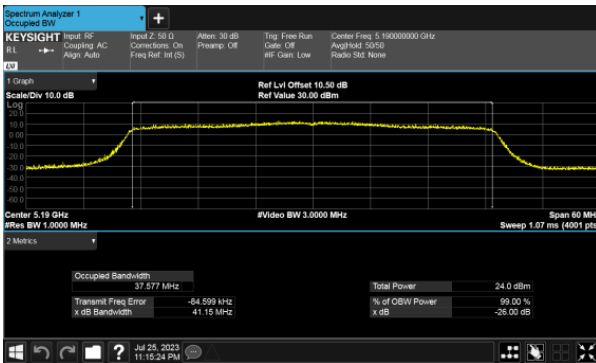

99% Bandwidth
Modulation Type: 802.11ax HE40 CH38
ANT C

Modulation Type: 802.11ax HE40 CH46
ANT C