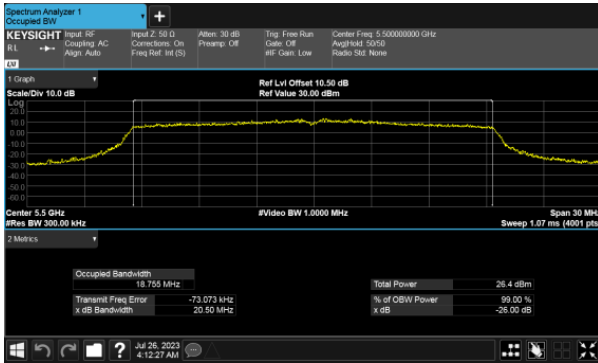

99% Bandwidth
Modulation Type: 802.11ax HE20 CH100
ANT C

Modulation Type: 802.11ax HE20 CH120
ANT C

ANT D

ANT D