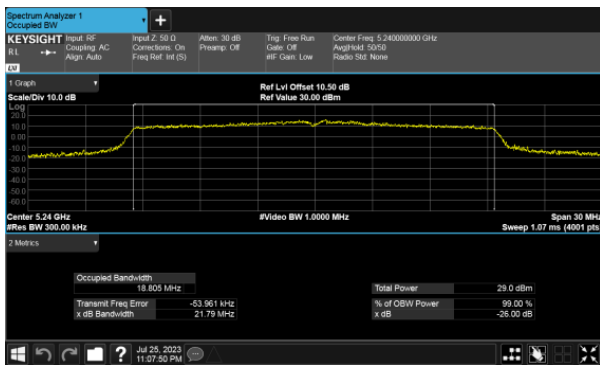

99% Bandwidth
Modulation Type: 802.11ax HE20 CH36
ANT C

Modulation Type: 802.11ax HE20 CH40
ANT C

ANT D

ANT D

99% Bandwidth
Modulation Type: 802.11ax HE20 CH48
ANT C

ANT D

99% Bandwidth
Modulation Type: 802.11ax HE40 CH38
ANT C