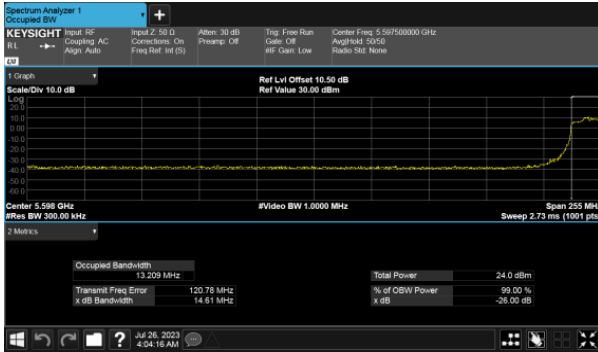

26dB Bandwidth
Modulation Type: 802.11ax HE40 CH134
ANT C

ANT D

26dB Bandwidth
Modulation Type: 802.11ax HE80 CH106
ANT C

Modulation Type: 802.11ax HE80 CH122
ANT C

ANT D

ANT D

26dB Bandwidth
Modulation Type: 802.11ax HE160 CH114
ANT C

Modulation Type: 802.11ax HE160 CH114
ANT D

26dB Bandwidth
Within 5470-5725MHz Band, Straddle Channel
Modulation Type: 802.11a CH144
ANT C

Modulation Type: 802.11ax HE20 CH144
ANT C

ANT D

ANT D

26dB Bandwidth
Within 5470-5725MHz Band, Straddle Channel
Modulation Type: 802.11ax HE40 CH142
ANT C