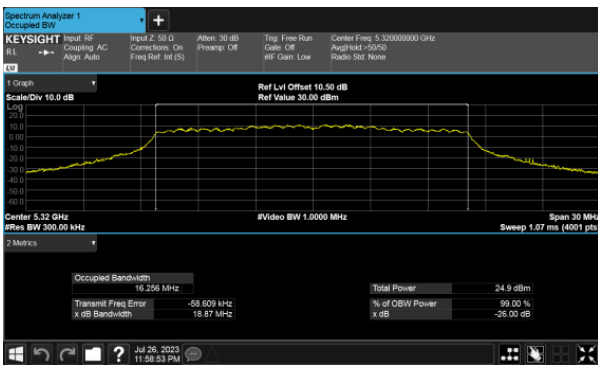

ANT D

99% Bandwidth
Modulation Type: 802.11a CH64
ANT C

ANT D

99% Bandwidth
Modulation Type: 802.11ax HE20 CH52
ANT C

Modulation Type: 802.11ax HE20 CH60
ANT C

ANT D

ANT D

99% Bandwidth
Modulation Type: 802.11ax HE20 CH64
ANT C