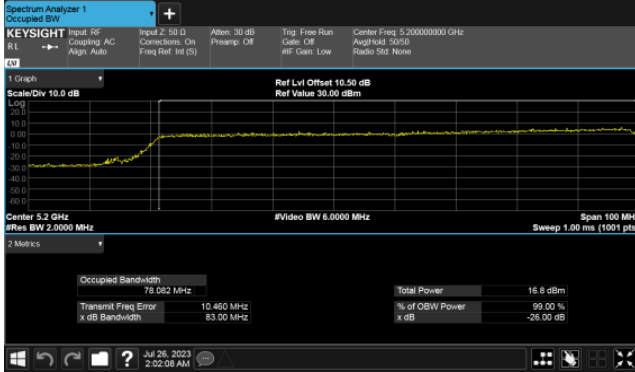

Modulation Type: 802.11ax HE80 CH138
ANT C

ANT D

ANT D

26dB Bandwidth
Within 5150-5250MHz band
Modulation Type: 802.11ax HE160 CH50
ANT C

Extends across 5250MHz band
Modulation Type: 802.11ax HE160 CH50
ANT C