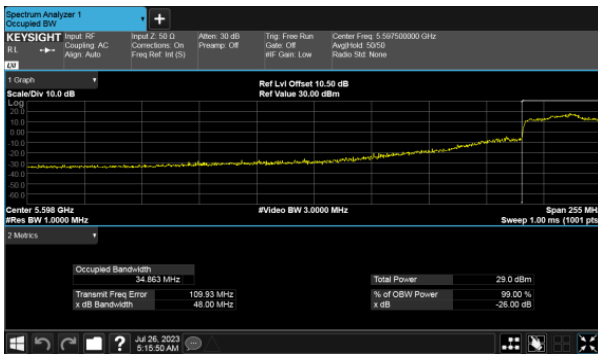

99% Bandwidth
Within 5470-5725MHz Band, Straddle Channel
Modulation Type: 802.11ax HE40 CH142
ANT C

Modulation Type: 802.11ax HE80 CH138
ANT C

ANT D

ANT D