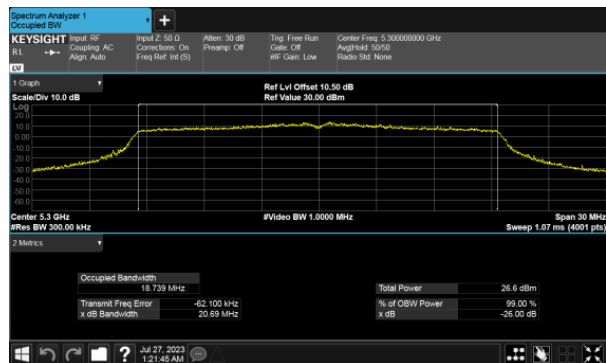

ANT D

99% Bandwidth
Modulation Type: 802.11a CH64
ANT C

ANT D

99% Bandwidth
Modulation Type: 802.11ax HE20 CH52
ANT C

Modulation Type: 802.11ax HE20 CH60
ANT C

ANT D

ANT D

99% Bandwidth
Modulation Type: 802.11ax HE20 CH64
ANT C