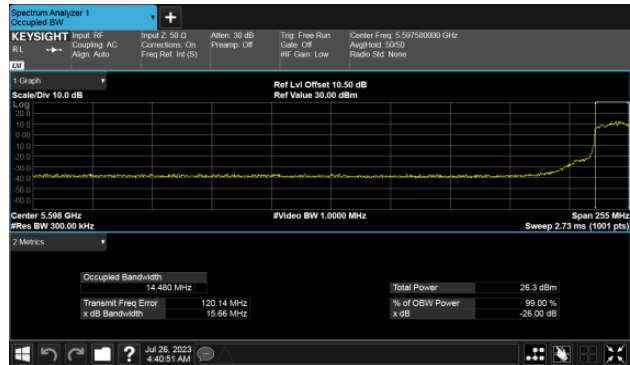

Modulation Type: 802.11ax HE160 CH114
ANT D

26dB Bandwidth
Within 5470-5725MHz Band, Straddle Channel
Modulation Type: 802.11a CH144
ANT C

Modulation Type: 802.11ax HE20 CH144
ANT C

ANT D

ANT D

26dB Bandwidth
Within 5470-5725MHz Band, Straddle Channel
Modulation Type: 802.11ax HE40 CH142
ANT C

Modulation Type: 802.11ax HE80 CH138
ANT C

ANT D

ANT D

26dB Bandwidth
Within 5150-5250MHz band
Modulation Type: 802.11ax HE160 CH50
ANT C

Extends across 5250MHz band
Modulation Type: 802.11ax HE160 CH50
ANT C