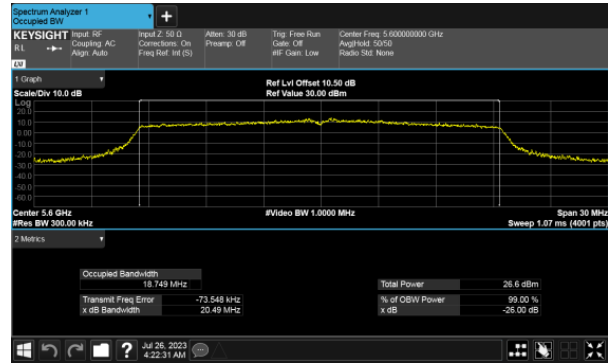

99% Bandwidth
Modulation Type: 802.11ax HE20 CH100
ANT C

Modulation Type: 802.11ax HE20 CH120
ANT C

ANT D

ANT D