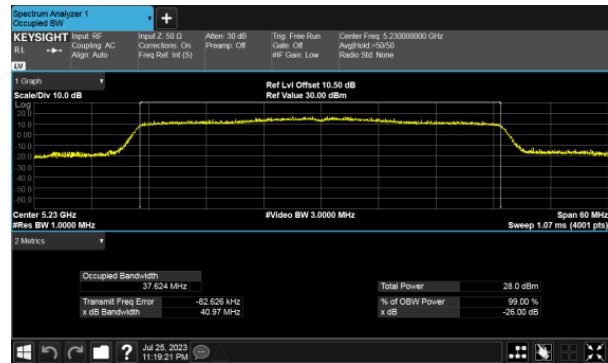

99% Bandwidth
Modulation Type: 802.11ax HE40 CH38
ANT C

Modulation Type: 802.11ax HE40 CH46
ANT C