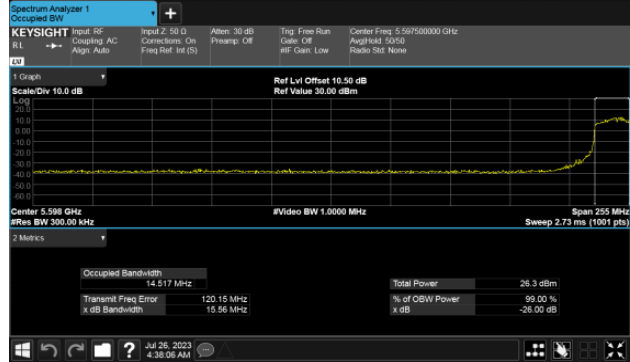

26dB Bandwidth
Modulation Type: 802.11ax HE40 CH134
ANT C

ANT D

26dB Bandwidth
Modulation Type: 802.11ax HE80 CH106
ANT C

Modulation Type: 802.11ax HE80 CH122
ANT C

ANT D

ANT D

26dB Bandwidth
Modulation Type: 802.11ax HE160 CH114
ANT C

Modulation Type: 802.11ax HE160 CH114
ANT D

26dB Bandwidth
Within 5470-5725MHz Band, Straddle Channel
Modulation Type: 802.11a CH144
ANT C

Modulation Type: 802.11ax HE20 CH144
ANT C

ANT D

ANT D

26dB Bandwidth
Within 5470-5725MHz Band, Straddle Channel
Modulation Type: 802.11ax HE40 CH142
ANT C