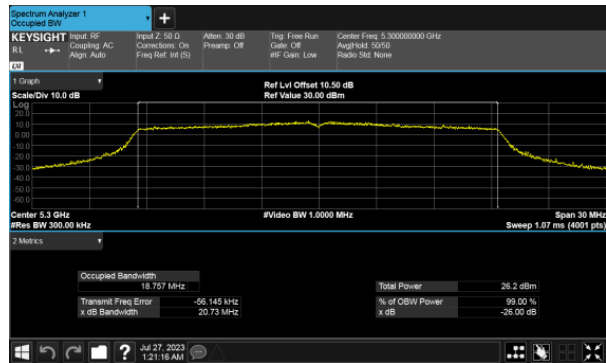

ANT D

99% Bandwidth
Modulation Type: 802.11a CH64
ANT C

ANT D

99% Bandwidth
Modulation Type: 802.11ax HE20 CH52
ANT C

Modulation Type: 802.11ax HE20 CH60
ANT C

ANT D

ANT D

99% Bandwidth
Modulation Type: 802.11ax HE20 CH64
ANT C