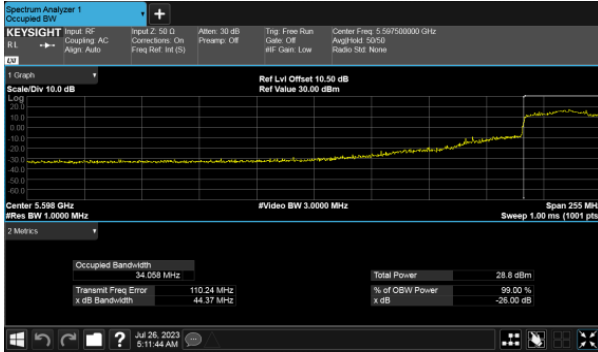

99% Bandwidth
Within 5470-5725MHz Band, Straddle Channel
Modulation Type: 802.11ax HE40 CH142
ANT C

Modulation Type: 802.11ax HE80 CH138
ANT C