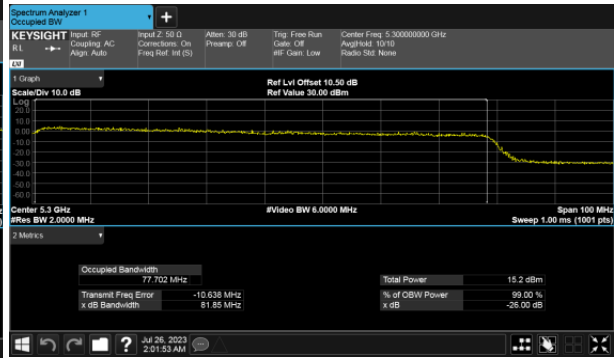

99% Bandwidth
Within 5470-5725MHz Band, Straddle Channel
Modulation Type: 802.11a CH144
ANT C

Modulation Type: 802.11ax HE20 CH144
ANT C

ANT D

ANT D

99% Bandwidth
Within 5470-5725MHz Band, Straddle Channel
Modulation Type: 802.11ax HE40 CH142
ANT C

Modulation Type: 802.11ax HE80 CH138
ANT C

ANT D

ANT D

99% Bandwidth
Within 5150-5250MHz band
Modulation Type: 802.11ax HE160 CH50
ANT C

Extends across 5250MHz band
Modulation Type: 802.11ax HE160 CH50
ANT C