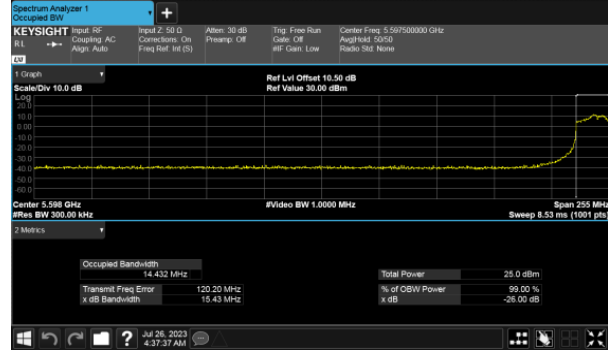

ANT D

99% Bandwidth
Modulation Type: 802.11ax HE80 CH106
ANT C

Modulation Type: 802.11ax HE80 CH122
ANT C

ANT D

ANT D

99% Bandwidth
Modulation Type: 802.11ax HE160 CH114
ANT C

Modulation Type: 802.11ax HE160 CH114
ANT D

99% Bandwidth
Within 5470-5725MHz Band, Straddle Channel
Modulation Type: 802.11a CH144
ANT C

Modulation Type: 802.11ax HE20 CH144
ANT C

ANT D

ANT D

99% Bandwidth
Within 5470-5725MHz Band, Straddle Channel
Modulation Type: 802.11ax HE40 CH142
ANT C