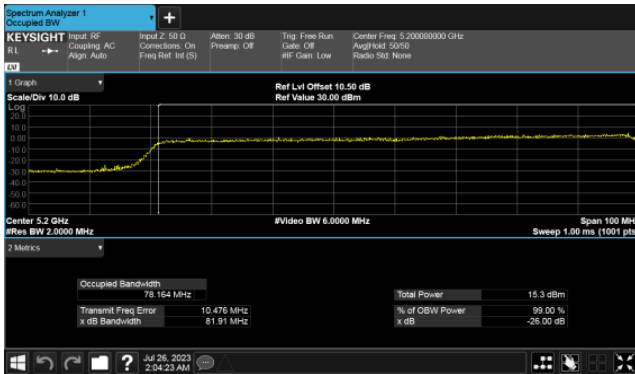

99% Bandwidth
Within 5150-5250MHz band
Modulation Type: 802.11ax HE160 CH50
ANT C

Extends across 5250MHz band
Modulation Type: 802.11ax HE160 CH50
ANT C

ANT D

ANT D