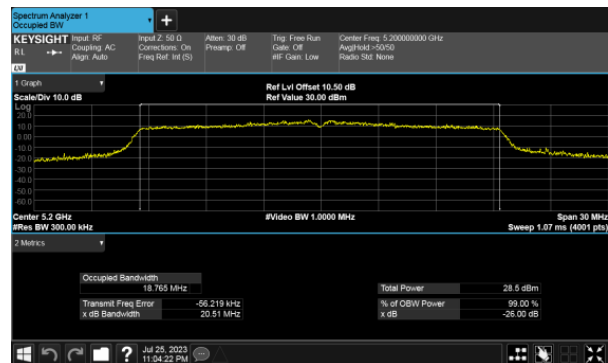

99% Bandwidth
Modulation Type: 802.11ax HE20 CH36
ANT C

Modulation Type: 802.11ax HE20 CH40
ANT C

ANT D

ANT D