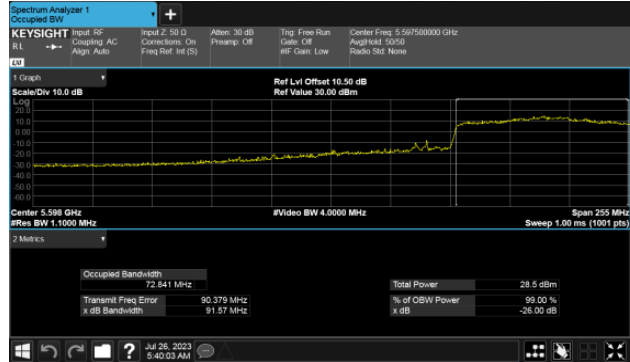

Modulation Type: 802.11ax HE160 CH114
ANT D

26dB Bandwidth
Within 5470-5725MHz Band, Straddle Channel
Modulation Type: 802.11a CH144
ANT C

Modulation Type: 802.11ax HE20 CH144
ANT C

ANT D

ANT D

26dB Bandwidth
Within 5470-5725MHz Band, Straddle Channel
Modulation Type: 802.11ax HE40 CH142
ANT C

Modulation Type: 802.11ax HE80 CH138
ANT C

ANT D

ANT D

26dB Bandwidth
Within 5150-5250MHz band
Modulation Type: 802.11ax HE160 CH50
ANT C

Extends across 5250MHz band
Modulation Type: 802.11ax HE160 CH50
ANT C