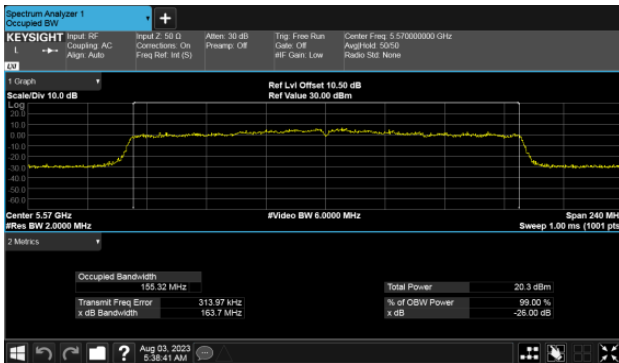

ANT D

99% Bandwidth
Modulation Type: 802.11ax HE80 CH106
ANT C

Modulation Type: 802.11ax HE80 CH122
ANT C

ANT D

ANT D

99% Bandwidth
Modulation Type: 802.11ax HE160 CH114
ANT C

Modulation Type: 802.11ax HE160 CH114
ANT D

99% Bandwidth
Within 5470-5725MHz Band, Straddle Channel
Modulation Type: 802.11a CH144
ANT C

Modulation Type: 802.11ax HE20 CH144
ANT C

ANT D

ANT D

99% Bandwidth
Within 5470-5725MHz Band, Straddle Channel
Modulation Type: 802.11ax HE40 CH142
ANT C