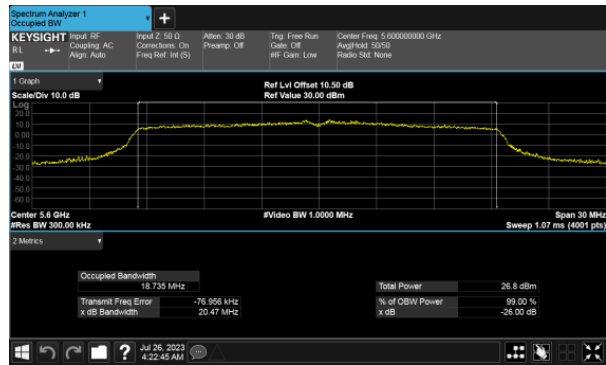

26dB Bandwidth
Modulation Type: 802.11ax HE20 CH100
ANT C

Modulation Type: 802.11ax HE20 CH120
ANT C

ANT D

ANT D