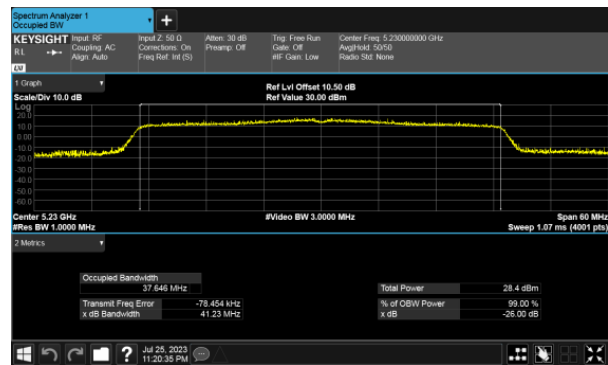

99% Bandwidth
Modulation Type: 802.11ax HE40 CH38
ANT C

Modulation Type: 802.11ax HE40 CH46
ANT C

ANT D

ANT D