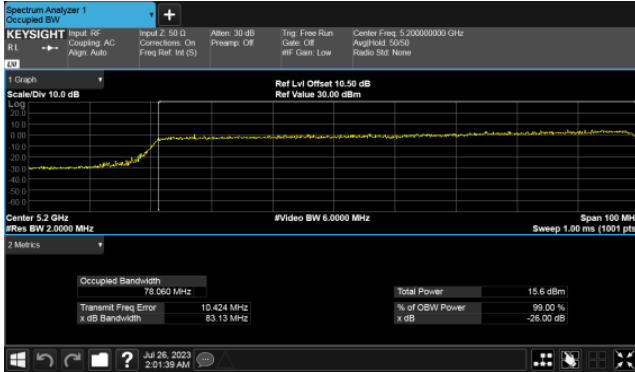

99% Bandwidth
Within 5470-5725MHz Band, Straddle Channel
Modulation Type: 802.11a CH144
ANT C

Modulation Type: 802.11ax HE20 CH144
ANT C

ANT D

ANT D

99% Bandwidth
Within 5470-5725MHz Band, Straddle Channel
Modulation Type: 802.11ax HE40 CH142
ANT C

Modulation Type: 802.11ax HE80 CH138
ANT C

ANT D

ANT D

99% Bandwidth
Within 5150-5250MHz band
Modulation Type: 802.11ax HE160 CH50
ANT C

Extends across 5250MHz band
Modulation Type: 802.11ax HE160 CH50
ANT C