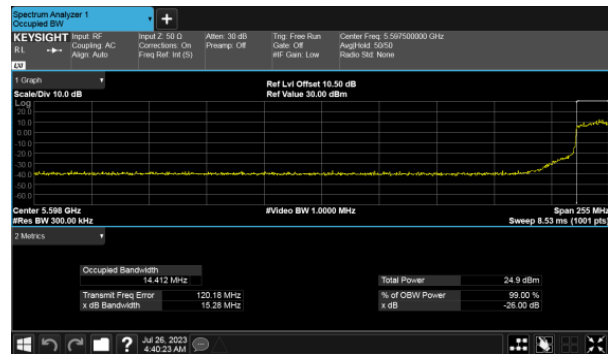

99% Bandwidth
Within 5470-5725MHz Band, Straddle Channel
Modulation Type: 802.11a CH144
ANT C

Modulation Type: 802.11ax HE20 CH144
ANT C

ANT D

ANT D

99% Bandwidth
Within 5470-5725MHz Band, Straddle Channel
Modulation Type: 802.11ax HE40 CH142
ANT C