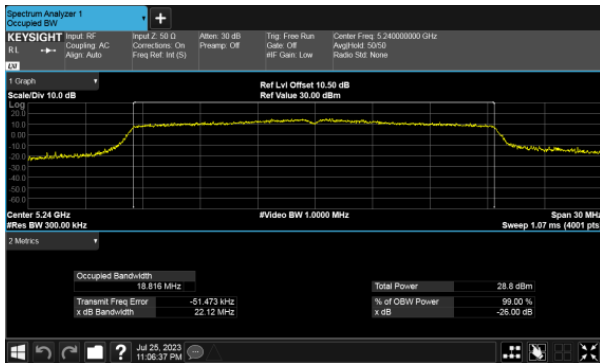

99% Bandwidth
Modulation Type: 802.11ax HE20 CH36
ANT C

Modulation Type: 802.11ax HE20 CH40
ANT C

ANT D

ANT D

99% Bandwidth
Modulation Type: 802.11ax HE20 CH48
ANT C

ANT D

99% Bandwidth
Modulation Type: 802.11ax HE40 CH38
ANT C