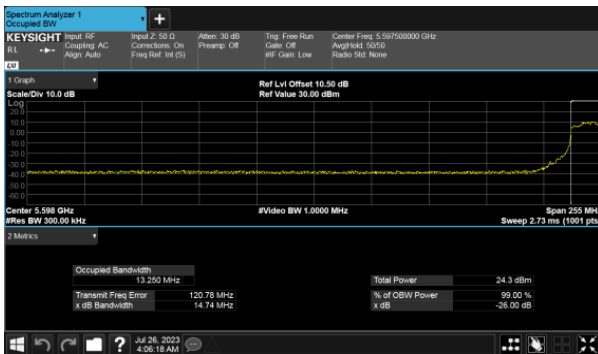

Modulation Type: 802.11ax HE160 CH114
ANT D

26dB Bandwidth
Within 5470-5725MHz Band, Straddle Channel
Modulation Type: 802.11a CH144
ANT C

Modulation Type: 802.11ax HE20 CH144
ANT C

ANT D

ANT D

26dB Bandwidth
Within 5470-5725MHz Band, Straddle Channel
Modulation Type: 802.11ax HE40 CH142
ANT C

Modulation Type: 802.11ax HE80 CH138
ANT C

ANT D

ANT D

26dB Bandwidth
Within 5150-5250MHz band
Modulation Type: 802.11ax HE160 CH50
ANT C

Extends across 5250MHz band
Modulation Type: 802.11ax HE160 CH50
ANT C