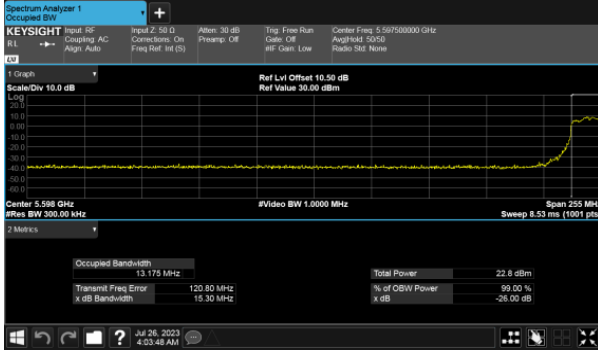

ANT D

99% Bandwidth
Modulation Type: 802.11ax HE80 CH106
ANT C

Modulation Type: 802.11ax HE80 CH122
ANT C

ANT D

ANT D

99% Bandwidth
Modulation Type: 802.11ax HE160 CH114
ANT C

Modulation Type: 802.11ax HE160 CH114
ANT D

99% Bandwidth
Within 5470-5725MHz Band, Straddle Channel
Modulation Type: 802.11a CH144
ANT C

Modulation Type: 802.11ax HE20 CH144
ANT C

ANT D

ANT D

99% Bandwidth
Within 5470-5725MHz Band, Straddle Channel
Modulation Type: 802.11ax HE40 CH142
ANT C