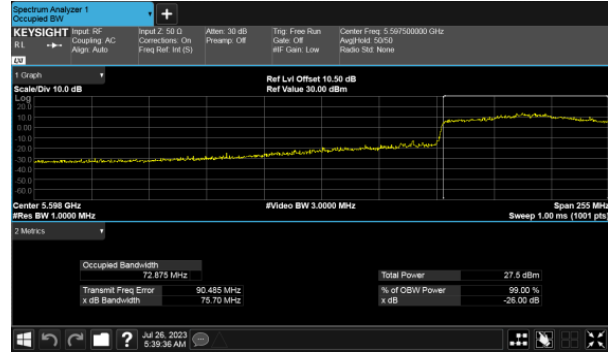

99% Bandwidth
Within 5470-5725MHz Band, Straddle Channel
Modulation Type: 802.11ax HE40 CH142
ANT C

Modulation Type: 802.11ax HE80 CH138
ANT C