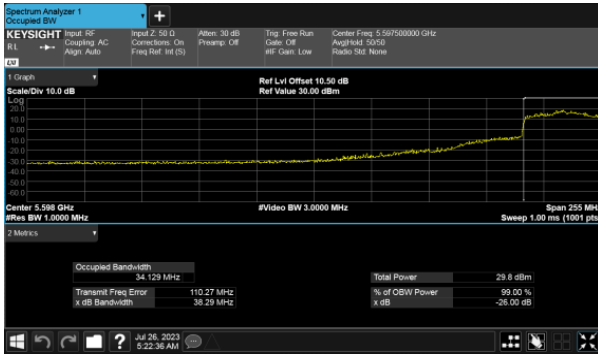

Modulation Type: 802.11ax HE160 CH114
ANT D

26dB Bandwidth
Within 5470-5725MHz Band, Straddle Channel
Modulation Type: 802.11a CH144
ANT C

Modulation Type: 802.11ax HE20 CH144
ANT C

ANT D

ANT D

26dB Bandwidth
Within 5470-5725MHz Band, Straddle Channel
Modulation Type: 802.11ax HE40 CH142
ANT C

Modulation Type: 802.11ax HE80 CH138
ANT C

ANT D

ANT D

26dB Bandwidth
Within 5150-5250MHz band
Modulation Type: 802.11ax HE160 CH50
ANT C

Extends across 5250MHz band
Modulation Type: 802.11ax HE160 CH50
ANT C