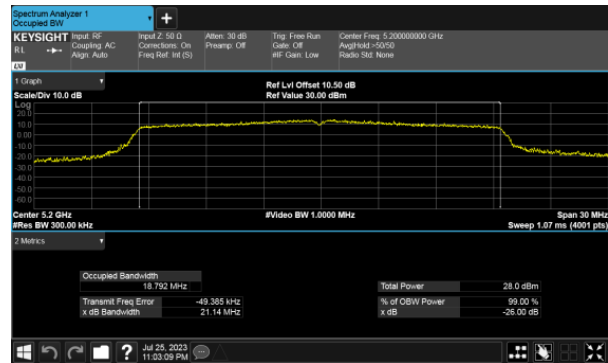

99% Bandwidth
Modulation Type: 802.11ax HE20 CH36
ANT C

Modulation Type: 802.11ax HE20 CH40
ANT C