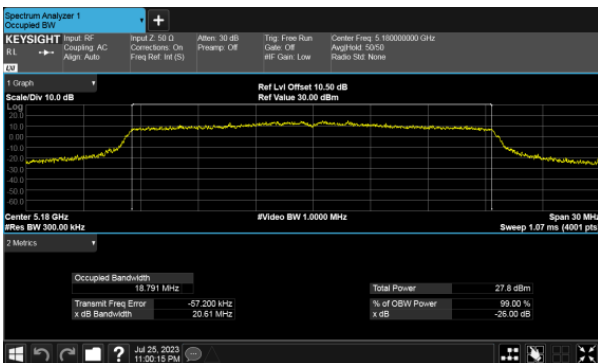

99% Bandwidth
Modulation Type: 802.11ax HE20 CH36
ANT C

Modulation Type: 802.11ax HE20 CH40
ANT C

ANT D

ANT D