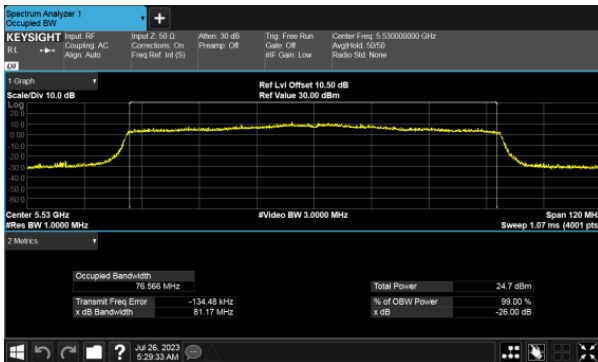

ANT D

99% Bandwidth
Modulation Type: 802.11ax HE80 CH106
ANT C

Modulation Type: 802.11ax HE80 CH122
ANT C

ANT D

ANT D

99% Bandwidth
Modulation Type: 802.11ax HE160 CH114
ANT C

Modulation Type: 802.11ax HE160 CH114
ANT D

99% Bandwidth
Within 5470-5725MHz Band, Straddle Channel
Modulation Type: 802.11a CH144
ANT C

Modulation Type: 802.11ax HE20 CH144
ANT C

ANT D

ANT D

99% Bandwidth
Within 5470-5725MHz Band, Straddle Channel
Modulation Type: 802.11ax HE40 CH142
ANT C