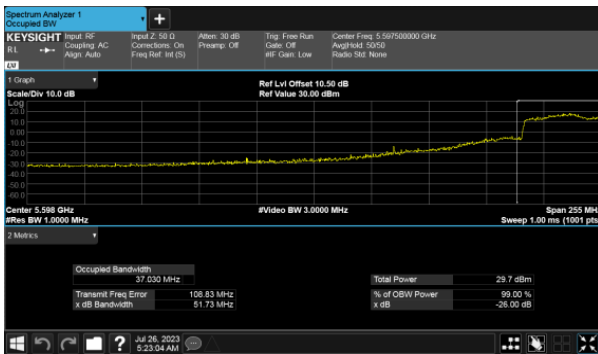

26dB Bandwidth
Within 5470-5725MHz Band, Straddle Channel
Modulation Type: 802.11ax HE40 CH142
ANT C

Modulation Type: 802.11ax HE80 CH138
ANT C

ANT D

ANT D