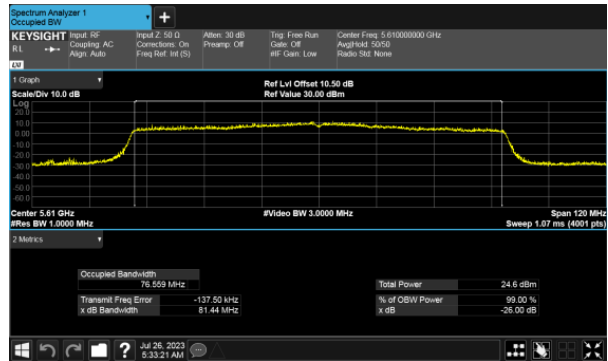

ANT D

99% Bandwidth
Modulation Type: 802.11ax HE80 CH106
ANT C

Modulation Type: 802.11ax HE80 CH122
ANT C

ANT D

ANT D

99% Bandwidth
Modulation Type: 802.11ax HE160 CH114
ANT C

Modulation Type: 802.11ax HE160 CH114
ANT D

99% Bandwidth
Within 5470-5725MHz Band, Straddle Channel
Modulation Type: 802.11a CH144
ANT C

Modulation Type: 802.11ax HE20 CH144
ANT C

ANT D

ANT D

99% Bandwidth
Within 5470-5725MHz Band, Straddle Channel
Modulation Type: 802.11ax HE40 CH142
ANT C