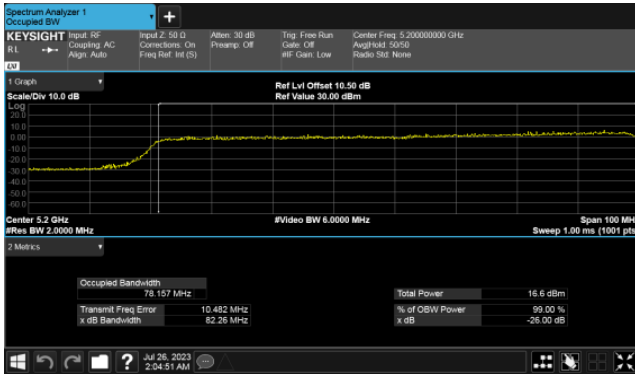

26dB Bandwidth
Within 5150-5250MHz band
Modulation Type: 802.11ax HE160 CH50
ANT C

Extends across 5250MHz band
Modulation Type: 802.11ax HE160 CH50
ANT C

ANT D

ANT D