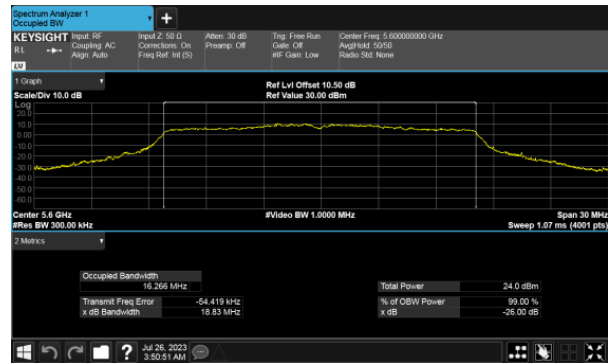

99% Bandwidth
Modulation Type: 802.11a CH100
ANT C

Modulation Type: 802.11a CH120
ANT C