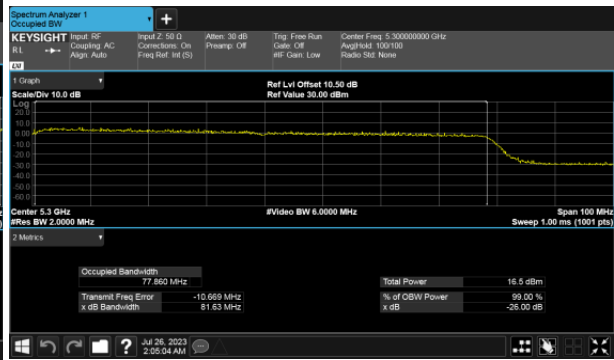

26dB Bandwidth
Within 5150-5250MHz band
Modulation Type: 802.11ax HE160 CH50
ANT C

Extends across 5250MHz band
Modulation Type: 802.11ax HE160 CH50
ANT C

ANT D

ANT D