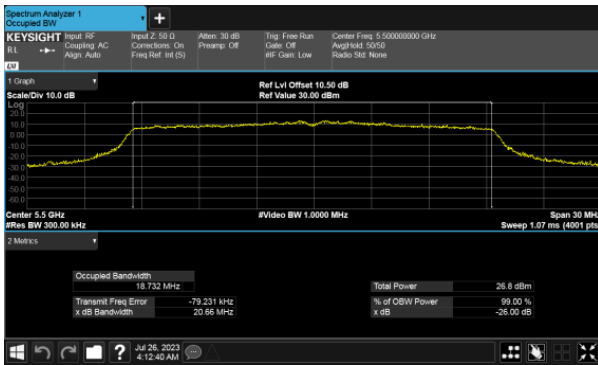

26dB Bandwidth
Modulation Type: 802.11ax HE20 CH100
ANT C

Modulation Type: 802.11ax HE20 CH120
ANT C

ANT D

ANT D