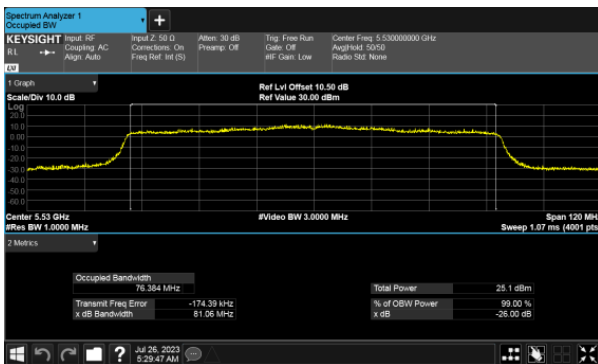

26dB Bandwidth
Modulation Type: 802.11ax HE40 CH134
ANT C

ANT D

26dB Bandwidth
Modulation Type: 802.11ax HE80 CH106
ANT C

Modulation Type: 802.11ax HE80 CH122
ANT C

ANT D

ANT D

26dB Bandwidth
Modulation Type: 802.11ax HE160 CH114
ANT C

Modulation Type: 802.11ax HE160 CH114
ANT D

26dB Bandwidth
Within 5470-5725MHz Band, Straddle Channel
Modulation Type: 802.11a CH144
ANT C

Modulation Type: 802.11ax HE20 CH144
ANT C

ANT D

ANT D

26dB Bandwidth
Within 5470-5725MHz Band, Straddle Channel
Modulation Type: 802.11ax HE40 CH142
ANT C