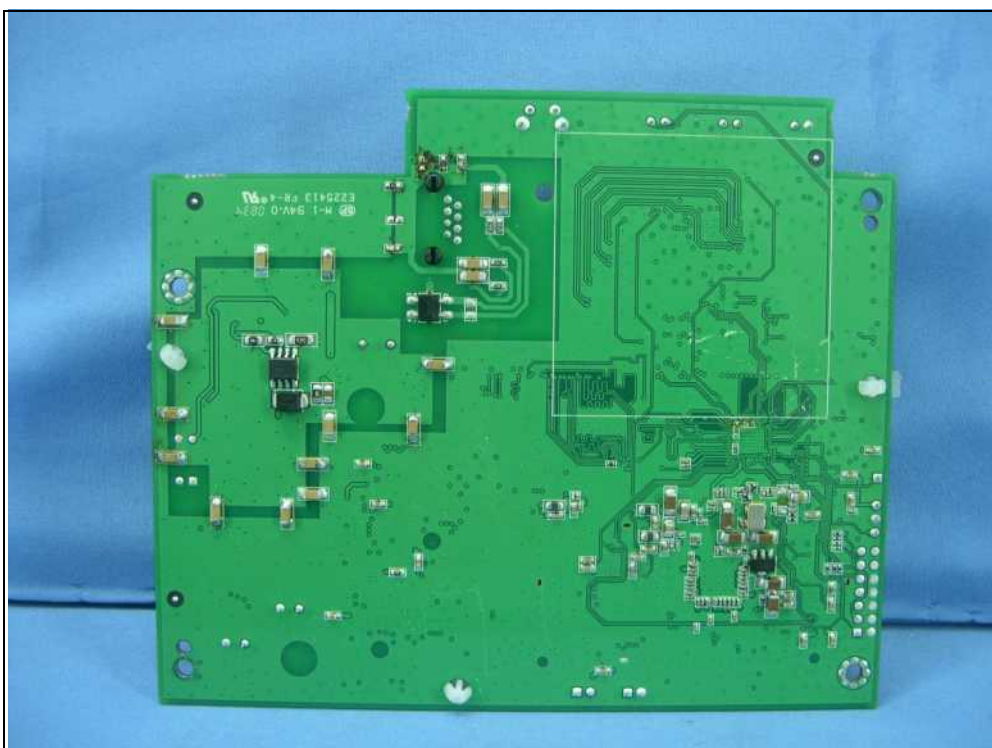

It's Heater, when Product's inner temperature is under 5 degree
It will be turn on to make temperature rising.

A D T