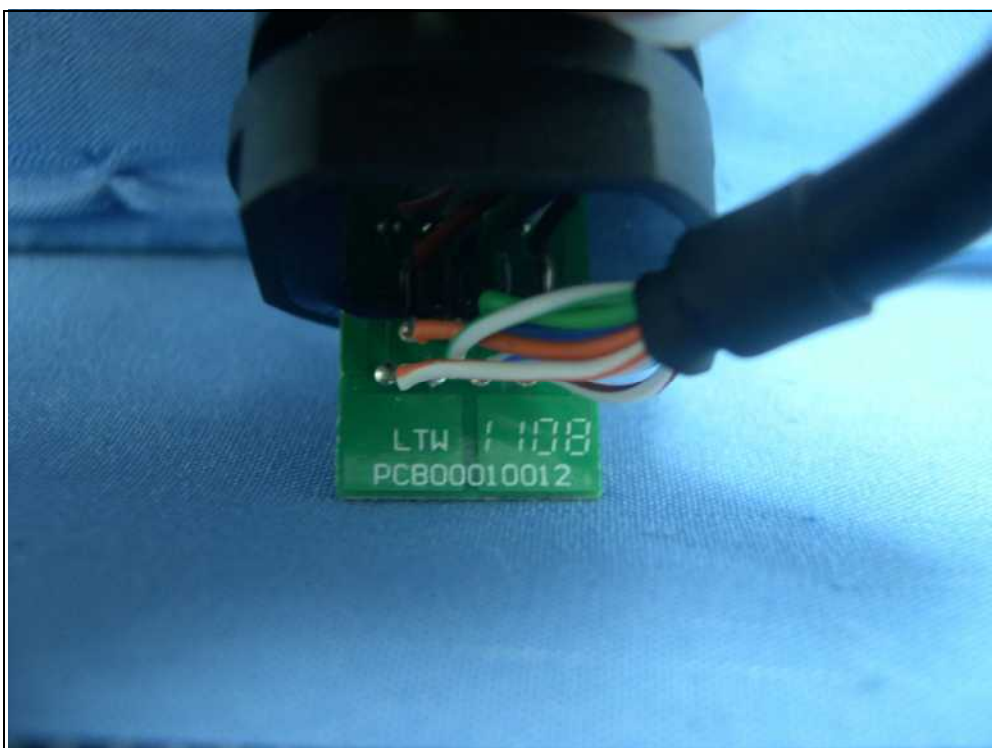

It's Heater, when Product's inner temperature is under 5 degree
It will be turn on to make temperature rising.

A D T