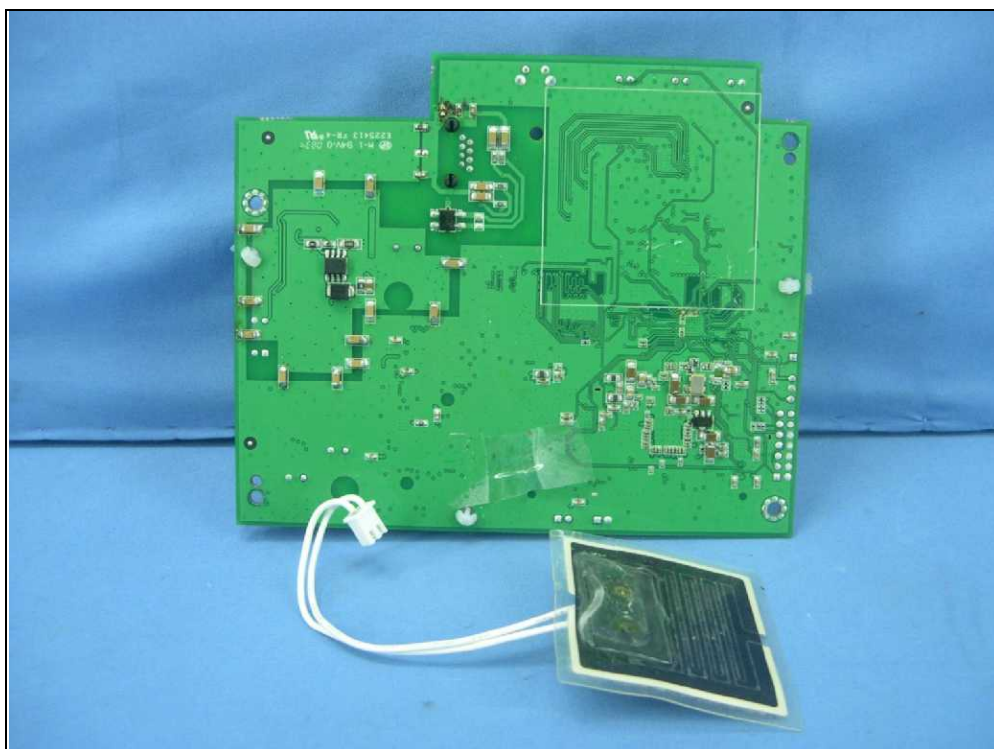

It's Heater, when Product's inner temperature is under 5 degree
It will be turn on to make temperature rising.

A D T