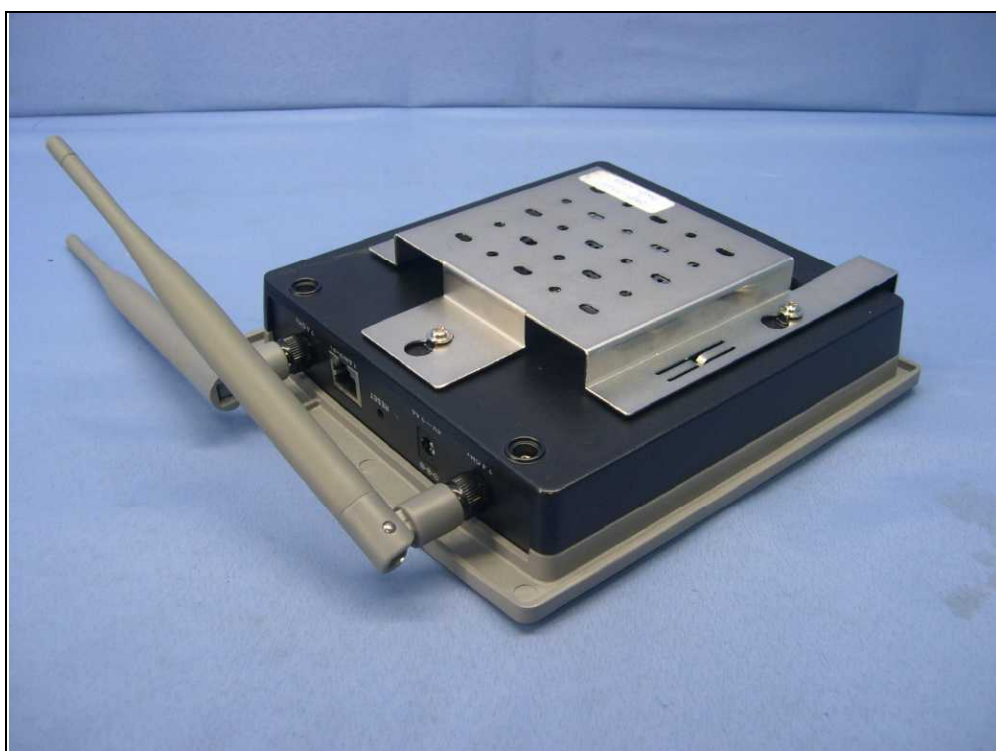

CONSTRUCTION PHOTOS OF EUT

Mode No.: CF1505-B IW

Mode No.: AMS3-0502500SU