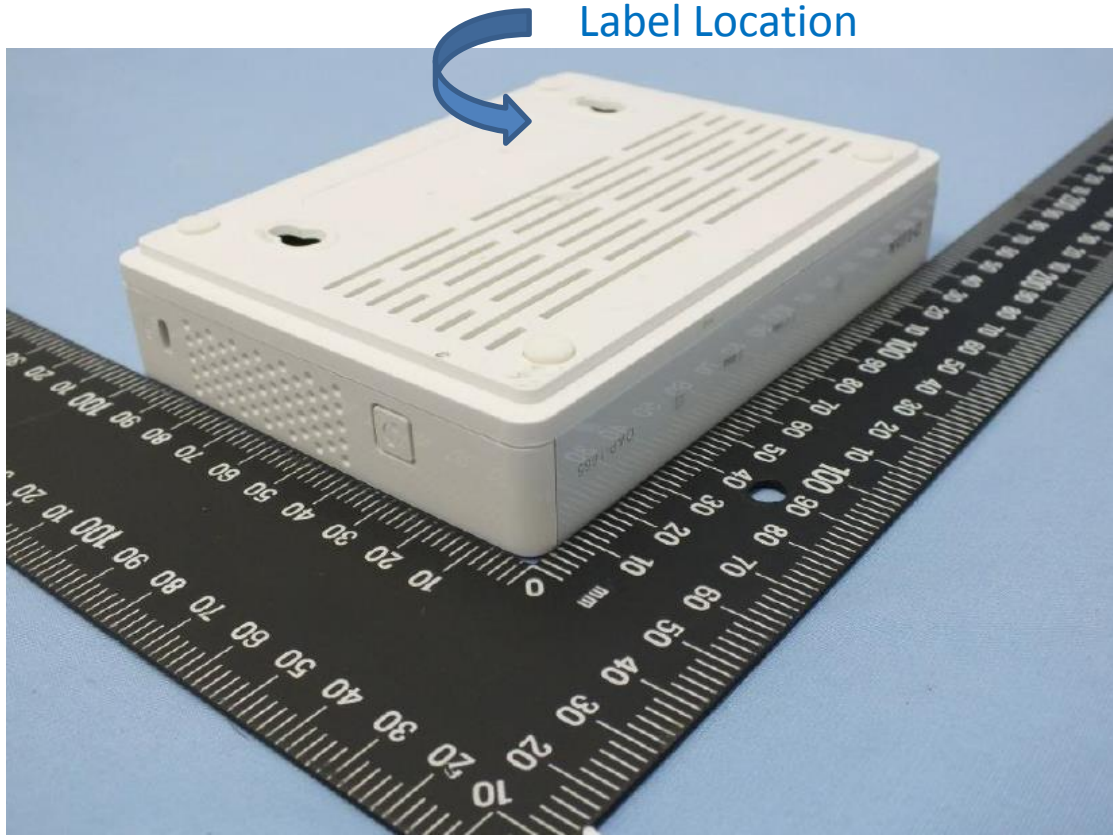

FCC ID: KA2AP1665A1  
IC: 4216A-AP1665A1  
Model: DAP-1665A1  
CAN ICES-3 (B)/NMB-3(B)

This device complies with part 15 of the  
FCC Rules. Operator is  
subject to the following two conditions:  
(1) This device may not cause harmful  
interference, and  
(2) This device must accept any interference  
received, including interference that may  
cause undesired operations.

Polarity:

Input:  
12V  1A

AJ46 Made in China

69.80mm

26.80mm

**FCC ID: KA2AP1665A1**

**IC: 4216A-AP1665A1**