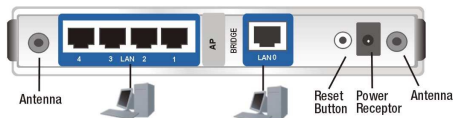

101.5mm

Model: DAP-1555

D-Link

FCC ID: KA2AP1555A1
IC: 4216A-AP1555

LED Indicators

Power:	Solid Blue (Connected)	Default Access Point setting:	IP: 192.168.0.50
Bridge:	Solid Orange (Enabled)	Username = "admin"	
AP:	Solid Blue (Enabled)	Password = "" (leave the field blank)	
LAN0, LAN 1-4:	Solid Blue(Connected)	Default Bridge Setting:	IP: 192.168.0.35
	Blinking Blue (Traffic)	Username = "admin"	
WLAN:	Blinking Blue (Connected)	Password = "" (leave the field blank)	

Made in China.

49.5mm