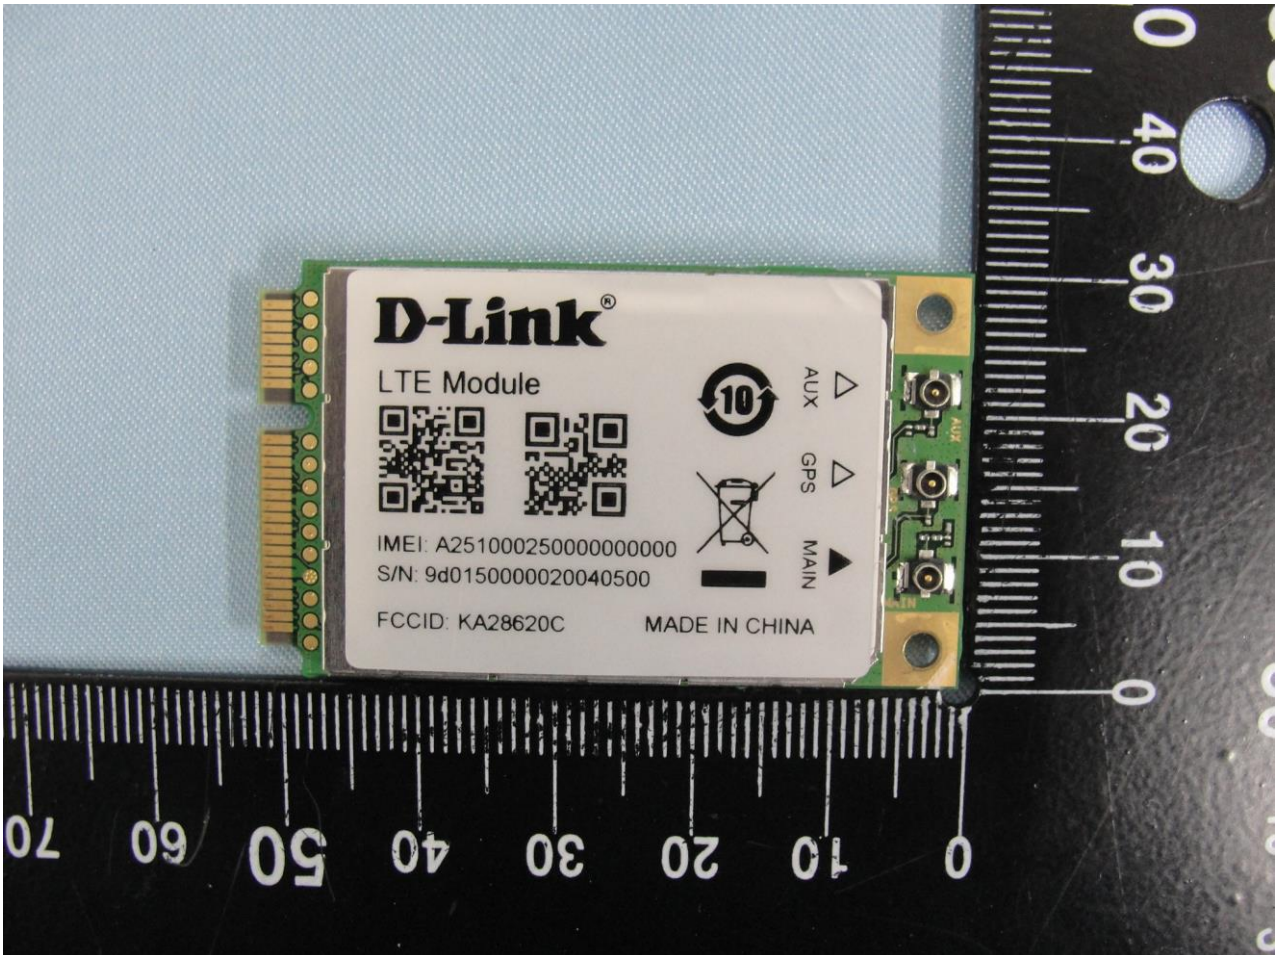

1. External Photograph of EUT

Brand Name: D-Link / Model Name: 8620C

Brand Name: D-Link / Model Name: 8620C