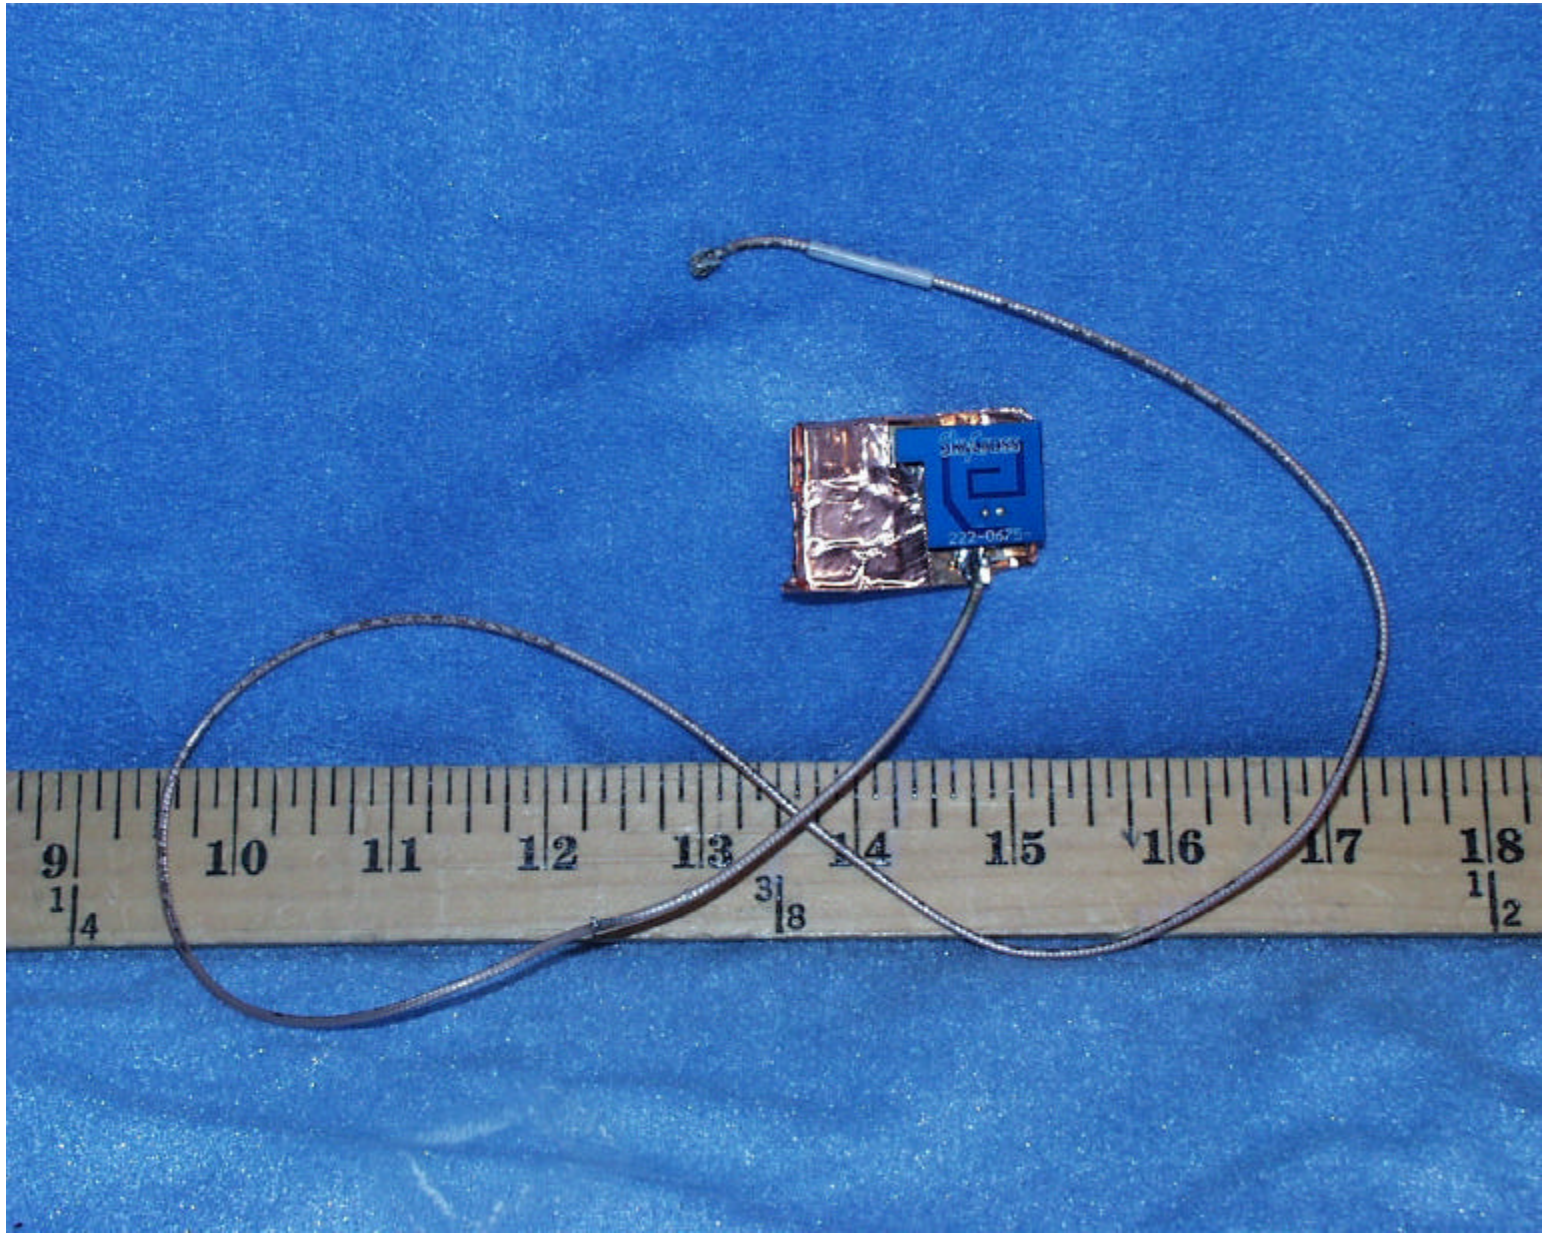

W-Link Systems, Inc.
02U1466-1
802.11 b/g Band PCI Adapter
M/N: PC22

W-Link Systems, Inc.
02U1466-1
802.11 b/g Band PCI Adapter
M/N: PC22

W-Link Systems, Inc.
02U1466-1
802.11 b/g Band PCI Adapter
M/N: PC22

SkyCross

222-0675-