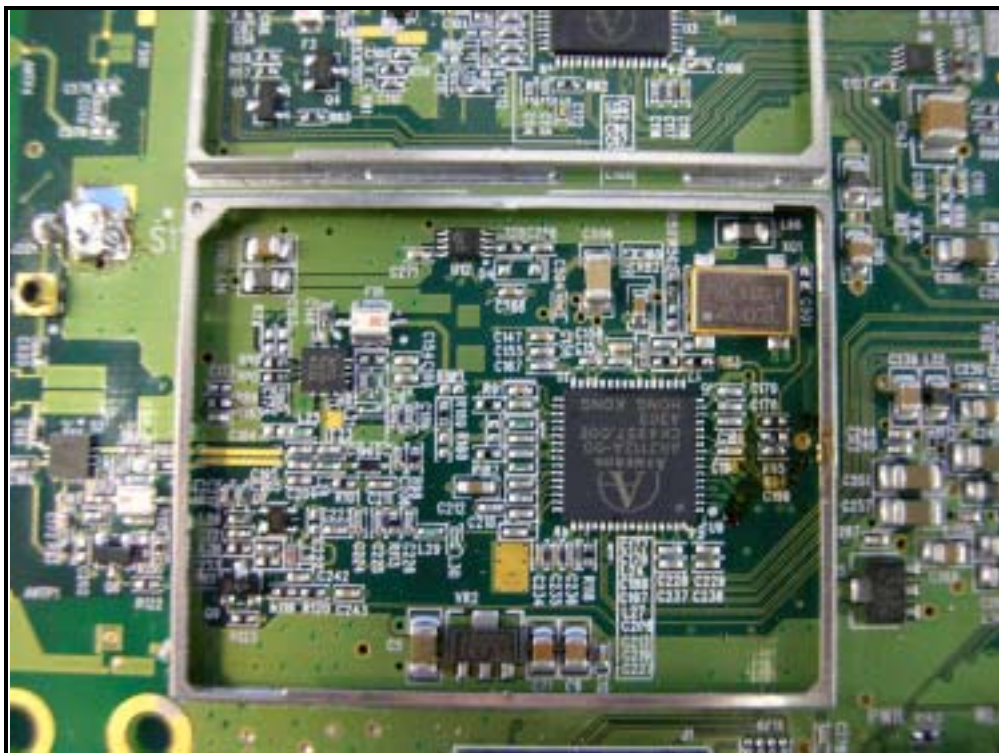

CONSTRUCTION PHOTOS OF EUT

For Sample 1: With one RJ45 port

For Sample 2: With two RJ45 ports

For Adapter Model: SA06L48-V

For Adapter Model: JTA0406B

For POE