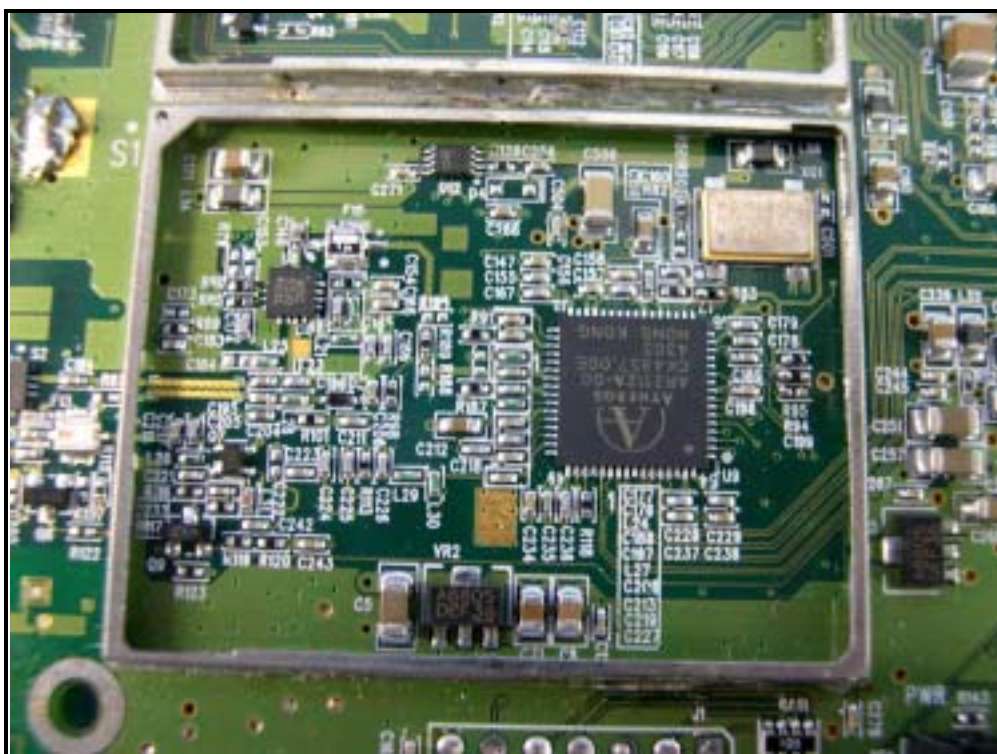

CONSTRUCTION PHOTOS OF EUT

For Sample 1: With one RJ45 port

For Sample 2: With two RJ45 ports

For Adapter Model: SA06L48-V

For Adapter Model: JTA0406B

For POE