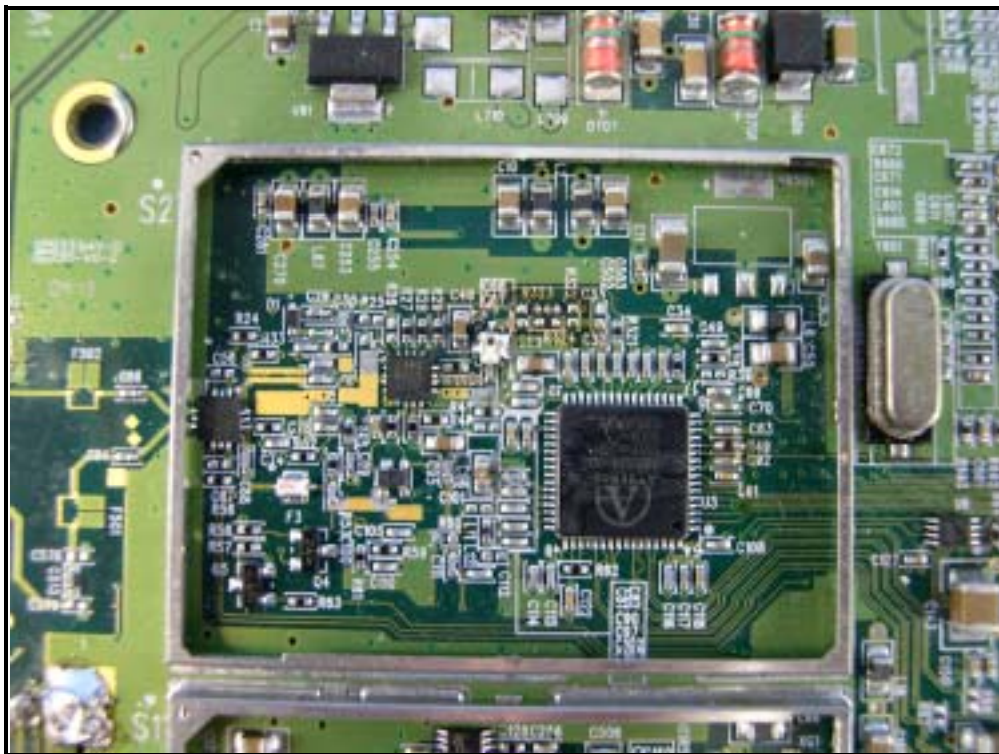

CONSTRUCTION PHOTOS OF EUT

For Sample 1: With one RJ45 port

For Sample 2: With two RJ45 ports

For Adapter Model: SA06L48-V

For Adapter Model: JTA0406B

For POE