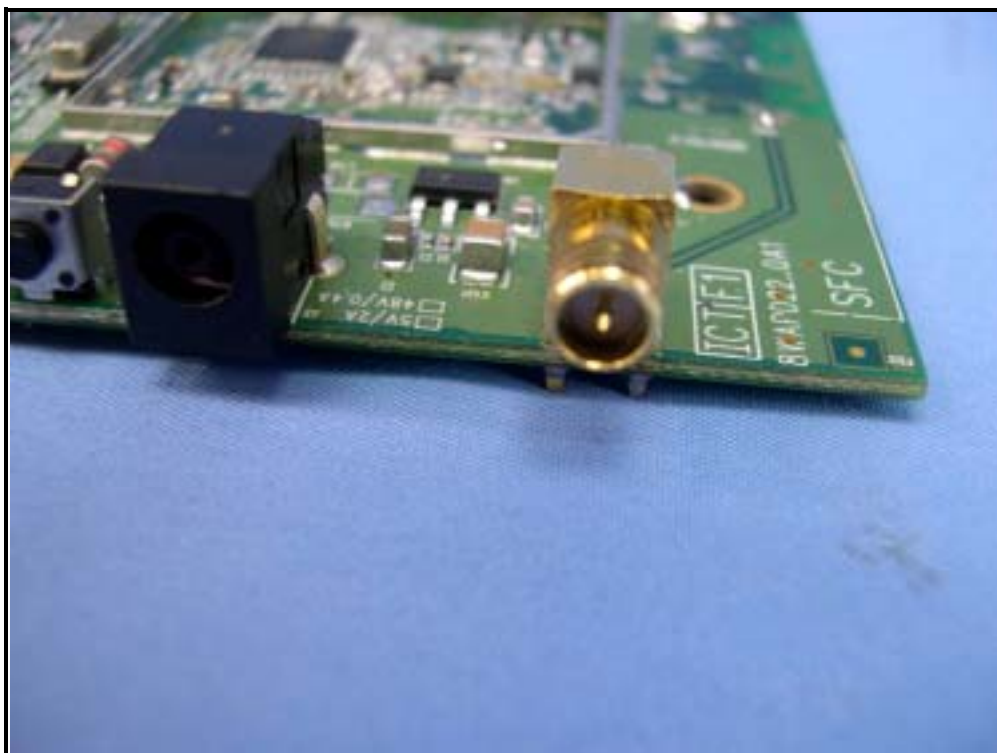

CONSTRUCTION PHOTOS OF EUT

For Sample 1: With one RJ45 port

For Sample 2: With two RJ45 ports

For Adapter Model: SA06L48-V

For Adapter Model: JTA0406B

For POE