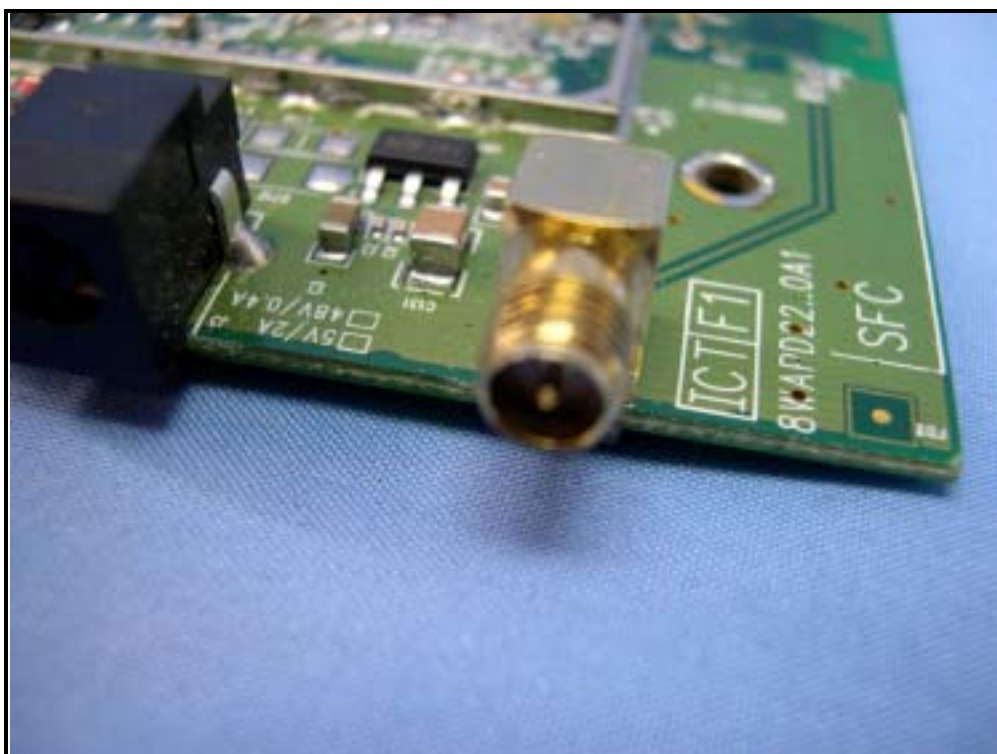

CONSTRUCTION PHOTOS OF EUT

For Sample 1: With one RJ45 port

For Sample 2: With two RJ45 ports

For Adapter Model: SA06L48-V

For Adapter Model: JTA0406B

For POE