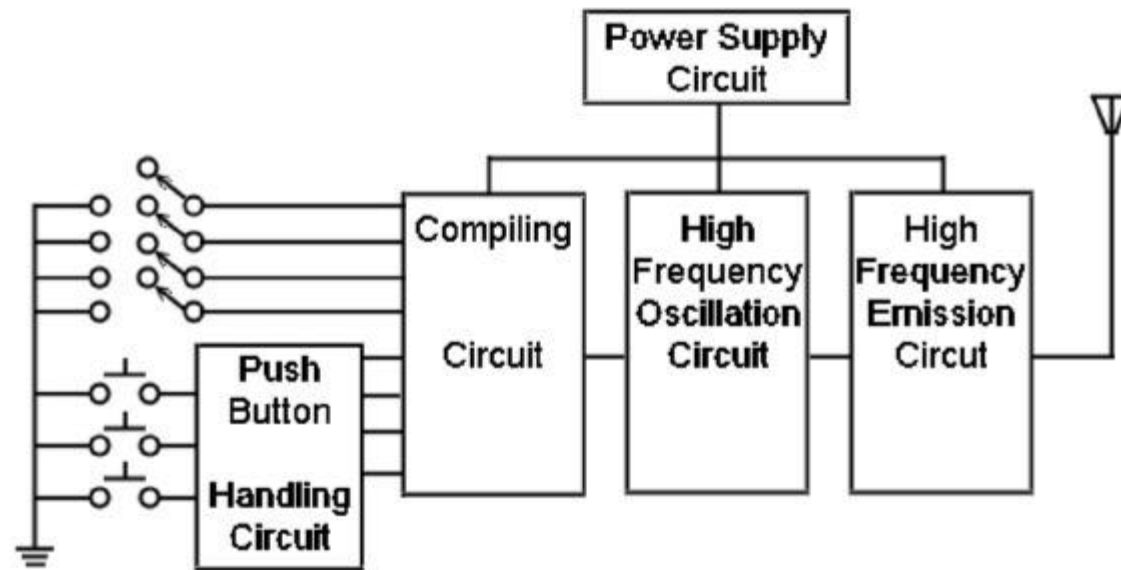

BLOCK DIAGAM

FCC ID : K9L1001T

FREQUENCY : 303.875MHz  
MODEL NO : SKY-1001LCD