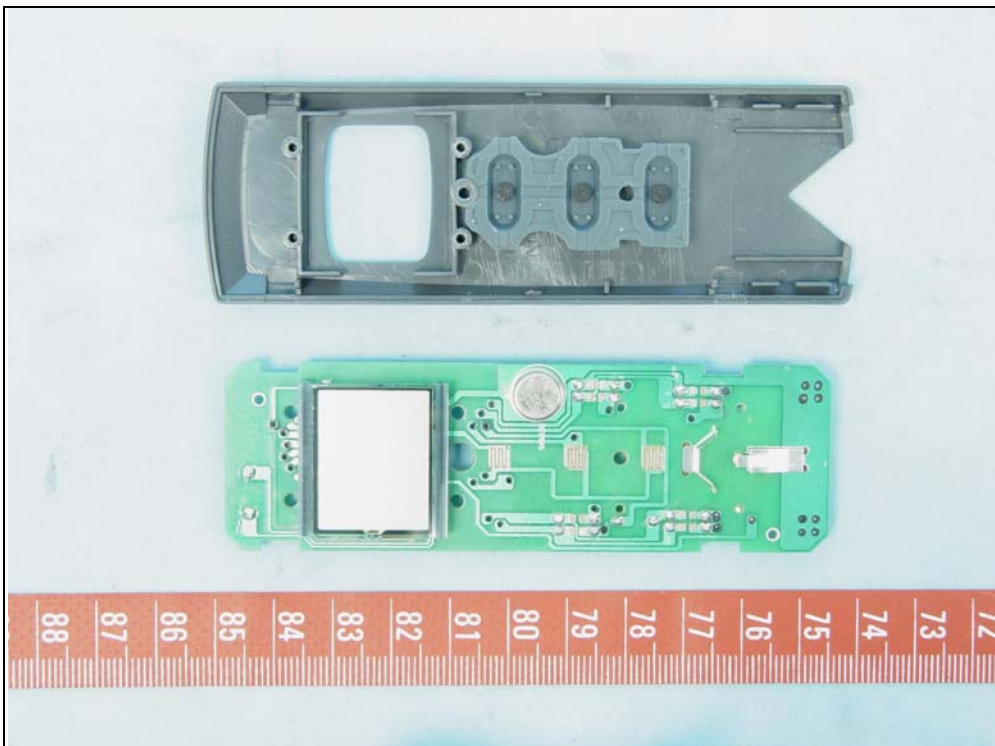

(Model no.: SKY-4001TH)

(Model no.: SKY-4001LCD)