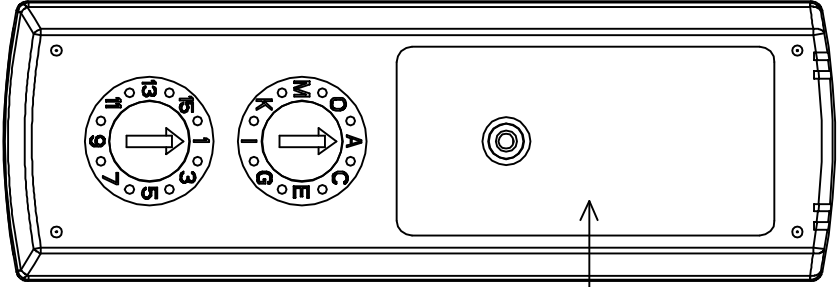

Label Location

Model No: SKY-4001 TH

Label Location

Model No: SKY-4001 LCD